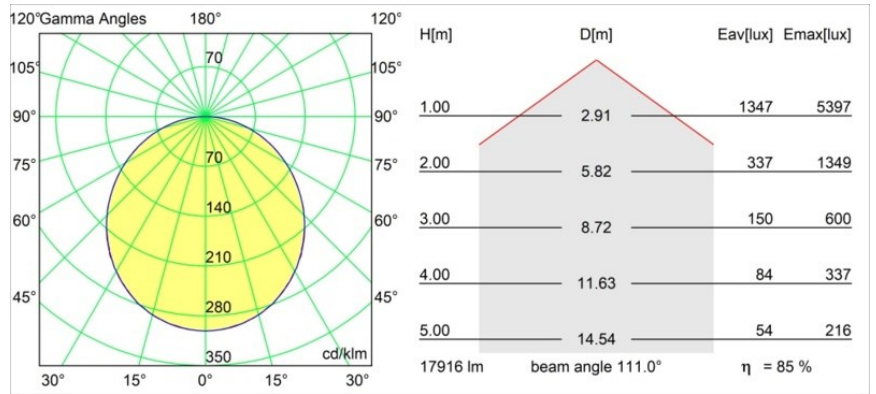

Light distribution & beam diagram