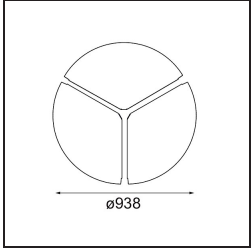

Date
Customer
Project
Type

*Flat Moon Suspended 950 1x LED 4000K DALI/Push-Dim DI White Structure*

**Specifications**

Material	13305709
Light Source Type	LED
LED Type	FLAT MOON LED
LED technology	LED PCB
CRI	Min. 90
Colour Temperature	4000K
Lifetime	L80B20 @50,000 Hours
Lamp Included	Yes
Number of Light Sources	1
CIE flux code	47 77 95 100 86
Binning (SDCM)	3
Light Direction	Down
Input Voltage	230V
Luminaire power (W)	138.0
Electrical Class	I
IP Rating	20
Glow wire rating (°C)	650
Dimming Protocol	DALI, Push-Dim
DALI Standard	DALI version-1
Indoor/Outdoor	Indoor
Application	Ceiling
Mounting	Suspended
Adjustability	Not Applicable
Distance to Lighted Object (m)	0,1
Primary Colour & Primary Finish	White, Structure
Gross weight (g)	19260.0
Luminous flux per lamp (lm)	15397
Efficacy (lm/W)	111
Glare rating	24
Remark	<ul style="list-style-type: none"> <li>• Suspension kit not included</li> <li>• Suspension kit not included</li> <li>• This is not a complete product. Suspension kit required.</li> </ul>

**TM30 & CRI diagram**

**Light distribution & beam diagram**

**Optical Accessories**

- 13289400** Diffuser Flat Moon 950 Prismatic
- 13289500** Diffuser Flat Moon 950 Ice Prismatic

**Installation Accessories**

- 13309209** Cover Plate Flat Moon 950 White Structure
- 13309232** Cover Plate Flat Moon 950 Black Structure

- 11061809** Power Feed and Suspension Kit 4000 Round 3P Flat Moon (3) Straight White Structure
- 11061832** Power Feed and Suspension Kit 4000 Round 3P Flat Moon (3) Straight Black Structure