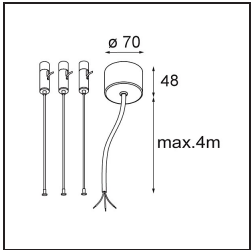

Date
Customer
Project
Type

*Flat Moon Suspended 950 1x LED 4000K DALI/Push-Dim DI White Structure*

**Specifications**

Material	13305709
Light Source Type	LED
LED Type	FLAT MOON LED
LED technology	LED PCB
CRI	Min. 90
Colour Temperature	4000K
Lifetime	L80B20 @50,000 Hours
Lamp Included	Yes
Number of Light Sources	1
CIE flux code	47 77 95 100 86
Binning (SDCM)	3
Light Direction	Down
Input Voltage	230V
Luminaire power (W)	138.0
Electrical Class	I
IP Rating	20
Glow wire rating (°C)	650
Dimming Protocol	DALI, Push-Dim
DALI Standard	DALI version-1
Indoor/Outdoor	Indoor
Application	Ceiling
Mounting	Suspended
Adjustability	Not Applicable
Distance to Lighted Object (m)	0,1
Primary Colour & Primary Finish	White, Structure
Gross weight (g)	19260.0
Luminous flux per lamp (lm)	15397
Efficacy (lm/W)	111
Glare rating	24
Remark	<ul style="list-style-type: none"> <li>• Suspension kit not included</li> <li>• Suspension kit not included</li> <li>• This is not a complete product. Suspension kit required.</li> </ul>

**TM30 & CRI diagram**

**Light distribution & beam diagram**

**Optical Accessories**

- 13289400** Diffuser Flat Moon 950 Prismatic
- 13289500** Diffuser Flat Moon 950 Ice Prismatic

**Installation Accessories**

- 13309209** Cover Plate Flat Moon 950 White Structure
- 13309232** Cover Plate Flat Moon 950 Black Structure

- 11061809** Power Feed and Suspension Kit 4000 Round 3P Flat Moon (3) Straight White Structure
- 11061832** Power Feed and Suspension Kit 4000 Round 3P Flat Moon (3) Straight Black Structure

- 11061909** Power Feed and Suspension Kit 4000 Round 5P Flat Moon (3) Straight White Structure
- 11061932** Power Feed and Suspension Kit 4000 Round 5P Flat Moon (3) Straight Black Structure

- 11066109** Power Feed and Suspension Kit Round 5P Flat Moon (3) Triangle (Incl. Power Feed Cable & Suspension Cable 4000) White Structure
- 11066132** Power Feed and Suspension Kit Round 5P Flat Moon (3) Triangle (Incl. Power Feed Cable & Suspension Cable 4000) Black Structure