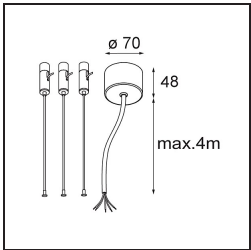

Date
Customer
Project
Type

*Flat Moon Suspended 950 1x LED 4000K DALI/Push-Dim DI White Structure*

**Specifications**

Material	13305709
Light Source Type	LED
LED Type	FLAT MOON LED
LED technology	LED PCB
CRI	Min. 90
Colour Temperature	4000K
Lifetime	L80B20 @50,000 Hours
Lamp Included	Yes
Number of Light Sources	1
CIE flux code	47 77 95 100 86
Binning (SDCM)	3
Light Direction	Down
Input Voltage	230V
Luminaire power (W)	138.0
Electrical Class	I
IP Rating	20
Glow wire rating (°C)	650
Dimming Protocol	DALI, Push-Dim
DALI Standard	DALI version-1
Indoor/Outdoor	Indoor
Application	Ceiling
Mounting	Suspended
Adjustability	Not Applicable
Distance to Lighted Object (m)	0,1
Primary Colour & Primary Finish	White, Structure
Gross weight (g)	19260.0
Luminous flux per lamp (lm)	15397
Efficacy (lm/W)	111
Glare rating	24
Remark	<ul style="list-style-type: none"> <li>• Suspension kit not included</li> <li>• Suspension kit not included</li> <li>• This is not a complete product. Suspension kit required.</li> </ul>

**TM30 & CRI diagram**

**Light distribution & beam diagram**

**Optical Accessories**

- 13289400** Diffuser Flat Moon 950 Prismatic
- 13289500** Diffuser Flat Moon 950 Ice Prismatic

**Installation Accessories**

- 13309209** Cover Plate Flat Moon 950 White Structure
- 13309232** Cover Plate Flat Moon 950 Black Structure

- 11061809** Power Feed and Suspension Kit 4000 Round 3P Flat Moon (3) Straight White Structure
- 11061832** Power Feed and Suspension Kit 4000 Round 3P Flat Moon (3) Straight Black Structure

- 11061909** Power Feed and Suspension Kit 4000 Round 5P Flat Moon (3) Straight White Structure
- 11061932** Power Feed and Suspension Kit 4000 Round 5P Flat Moon (3) Straight Black Structure

- 11066109** Power Feed and Suspension Kit Round 5P Flat Moon (3) Triangle (Incl. Power Feed Cable & Suspension Cable 4000) White Structure
- 11066132** Power Feed and Suspension Kit Round 5P Flat Moon (3) Triangle (Incl. Power Feed Cable & Suspension Cable 4000) Black Structure