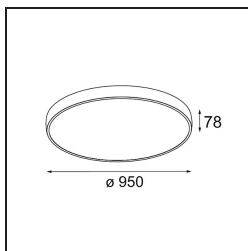

Date
Customer
Project
Type

*Flat Moon Suspended 950 1x LED 4000K DALI/Push-Dim DI White Structure*

**Specifications**

Material	13305709
Light Source Type	LED
LED Type	FLAT MOON LED
LED technology	LED PCB
CRI	Min. 90
Colour Temperature	4000K
Lifetime	L80B20 @50,000 Hours
Lamp Included	Yes
Number of Light Sources	1
CIE flux code	47 77 95 100 86
Binning (SDCM)	3
Light Direction	Down
Input Voltage	230V
Luminaire power (W)	138.0
Electrical Class	I
IP Rating	20
Glow wire rating (°C)	650
Dimming Protocol	DALI, Push-Dim
DALI Standard	DALI version-1
Indoor/Outdoor	Indoor
Application	Ceiling
Mounting	Suspended
Adjustability	Not Applicable
Distance to Lighted Object (m)	0,1
Primary Colour & Primary Finish	White, Structure
Gross weight (g)	19260.0
Luminous flux per lamp (lm)	15397
Efficacy (lm/W)	111
Glare rating	24
Remark	<ul style="list-style-type: none"> <li>• Suspension kit not included</li> <li>• Suspension kit not included</li> <li>• This is not a complete product. Suspension kit required.</li> </ul>

- 13309209** Cover Plate Flat Moon 950 White Structure
- 13309232** Cover Plate Flat Moon 950 Black Structure

- 11061809** Power Feed and Suspension Kit 4000 Round 3P Flat Moon (3) Straight White Structure
- 11061832** Power Feed and Suspension Kit 4000 Round 3P Flat Moon (3) Straight Black Structure