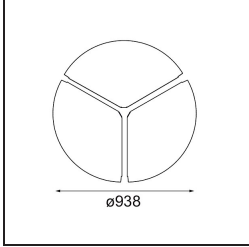

Date
Customer
Project
Type

*Flat Moon Suspended 950 1x LED 2700K DALI/Push-Dim DI Black Structure*

**Specifications**

Material	13305532
Light Source Type	LED
LED Type	FLAT MOON LED
LED technology	LED PCB
CRI	Min. 90
Colour Temperature	2700K
Lifetime	L80B20 @50,000 Hours
Lamp Included	Yes
Number of Light Sources	1
CIE flux code	47 79 96 100 81
Binning (SDCM)	3
Light Direction	Down
Input Voltage	230V
Luminaire power (W)	138.0
Electrical Class	I
IP Rating	20
Glow wire rating (°C)	650
Dimming Protocol	DALI, Push-Dim
DALI Standard	DALI version-1
Indoor/Outdoor	Indoor
Application	Ceiling
Mounting	Suspended
Adjustability	Not Applicable
Distance to Lighted Object (m)	0,1
Primary Colour & Primary Finish	Black, Structure
Gross weight (g)	19260.0
Luminous flux per lamp (lm)	13182
Efficacy (lm/W)	95
Glare rating	23
Remark	<ul style="list-style-type: none"> <li>• Suspension kit not included</li> <li>• Suspension kit not included</li> <li>• This is not a complete product. Suspension kit required.</li> </ul>

**TM30 & CRI diagram**

**Light distribution & beam diagram**

Diagrams

**Optical Accessories**

- 13289400** Diffuser Flat Moon 950 Prismatic
- 13289500** Diffuser Flat Moon 950 Ice Prismatic

**Installation Accessories**

- 13309209** Cover Plate Flat Moon 950 White Structure
- 13309232** Cover Plate Flat Moon 950 Black Structure

- 11061809** Power Feed and Suspension Kit 4000 Round 3P Flat Moon (3) Straight White Structure
- 11061832** Power Feed and Suspension Kit 4000 Round 3P Flat Moon (3) Straight Black Structure