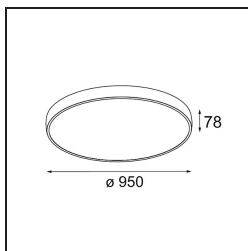

Date
Customer
Project
Type

*Flat Moon Suspended 950 1x LED 2700K DALI/Push-Dim DI Black Structure*

**Specifications**

Material	13305532
Light Source Type	LED
LED Type	FLAT MOON LED
LED technology	LED PCB
CRI	Min. 90
Colour Temperature	2700K
Lifetime	L80B20 @50,000 Hours
Lamp Included	Yes
Number of Light Sources	1
CIE flux code	47 79 96 100 81
Binning (SDCM)	3
Light Direction	Down
Input Voltage	230V
Luminaire power (W)	138.0
Electrical Class	I
IP Rating	20
Glow wire rating (°C)	650
Dimming Protocol	DALI, Push-Dim
DALI Standard	DALI version-1
Indoor/Outdoor	Indoor
Application	Ceiling
Mounting	Suspended
Adjustability	Not Applicable
Distance to Lighted Object (m)	0,1
Primary Colour & Primary Finish	Black, Structure
Gross weight (g)	19260.0
Luminous flux per lamp (lm)	13182
Efficacy (lm/W)	95
Glare rating	23
Remark	<ul style="list-style-type: none"> <li>• Suspension kit not included</li> <li>• Suspension kit not included</li> <li>• This is not a complete product. Suspension kit required.</li> </ul>

- 13309209** Cover Plate Flat Moon 950 White Structure
- 13309232** Cover Plate Flat Moon 950 Black Structure

- 11061809** Power Feed and Suspension Kit 4000 Round 3P Flat Moon (3) Straight White Structure
- 11061832** Power Feed and Suspension Kit 4000 Round 3P Flat Moon (3) Straight Black Structure