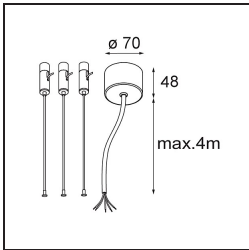

Date
Customer
Project
Type

*Flat Moon Suspended 950 1x LED 2700K DALI/Push-Dim DI Black Structure*

**Specifications**

Material	13305532
Light Source Type	LED
LED Type	FLAT MOON LED
LED technology	LED PCB
CRI	Min. 90
Colour Temperature	2700K
Lifetime	L80B20 @50,000 Hours
Lamp Included	Yes
Number of Light Sources	1
CIE flux code	47 79 96 100 81
Binning (SDCM)	3
Light Direction	Down
Input Voltage	230V
Luminaire power (W)	138.0
Electrical Class	I
IP Rating	20
Glow wire rating (°C)	650
Dimming Protocol	DALI, Push-Dim
DALI Standard	DALI version-1
Indoor/Outdoor	Indoor
Application	Ceiling
Mounting	Suspended
Adjustability	Not Applicable
Distance to Lighted Object (m)	0,1
Primary Colour & Primary Finish	Black, Structure
Gross weight (g)	19260.0
Luminous flux per lamp (lm)	13182
Efficacy (lm/W)	95
Glare rating	23
Remark	<ul style="list-style-type: none"> <li>• Suspension kit not included</li> <li>• Suspension kit not included</li> <li>• This is not a complete product. Suspension kit required.</li> </ul>

**TM30 & CRI diagram**

**Light distribution & beam diagram**

Diagrams

**Optical Accessories**

- 13289400** Diffuser Flat Moon 950 Prismatic
- 13289500** Diffuser Flat Moon 950 Ice Prismatic

**Installation Accessories**

- 13309209** Cover Plate Flat Moon 950 White Structure
- 13309232** Cover Plate Flat Moon 950 Black Structure

- 11061809** Power Feed and Suspension Kit 4000 Round 3P Flat Moon (3) Straight White Structure
- 11061832** Power Feed and Suspension Kit 4000 Round 3P Flat Moon (3) Straight Black Structure