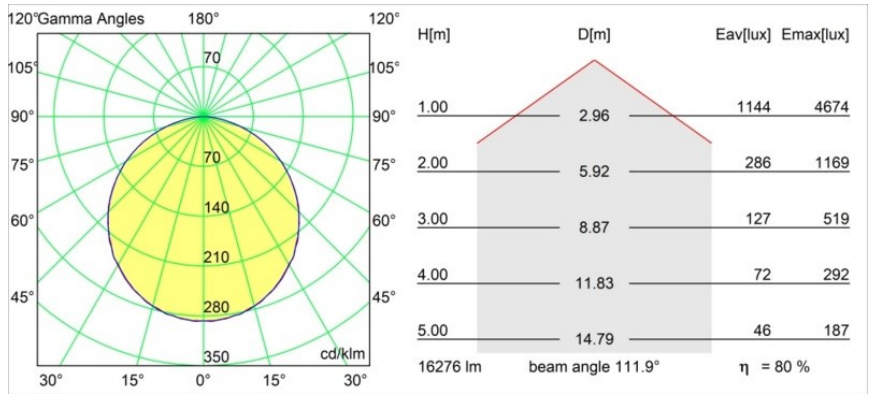

Light distribution & beam diagram