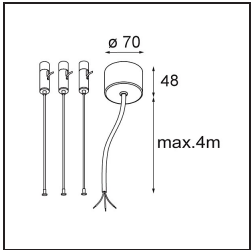

**TM30 & CRI Diagrammen**

**Lichtspreading & Stralingsdiagram**

Diagrammen

**Optische Accessoires**

- 13289400** Diffuser Flat Moon 950 Prismatic
- 13289500** Diffuser Flat Moon 950 Ice Prismatic

**Installatie Accessoires**

- 13309209** Cover Plate Flat Moon 950 White Structure
- 13309232** Cover Plate Flat Moon 950 Black Structure

- 11061809** Power Feed and Suspension Kit 4000 Round 3P Flat Moon (3) Straight White Structure
- 11061832** Power Feed and Suspension Kit 4000 Round 3P Flat Moon (3) Straight Black Structure

- 11061909** Power Feed and Suspension Kit 4000 Round 5P Flat Moon (3) Straight White Structure
- 11061932** Power Feed and Suspension Kit 4000 Round 5P Flat Moon (3) Straight Black Structure

- 11066109** Power Feed and Suspension Kit Round 5P Flat Moon (3) Triangle (Incl. Power Feed Cable & Suspension Cable 4000) White Structure
- 11066132** Power Feed and Suspension Kit Round 5P Flat Moon (3) Triangle (Incl. Power Feed Cable & Suspension Cable 4000) Black Structure