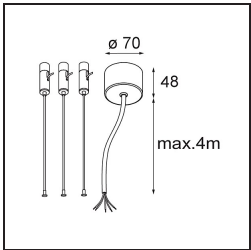

**TM30 & CRI Diagrammen**

**Lichtspreading & Stralingsdiagram**

Diagrammen

**Optische Accessoires**

- 13289400** Diffuser Flat Moon 950 Prismatic
- 13289500** Diffuser Flat Moon 950 Ice Prismatic

**Installatie Accessoires**

- 13309209** Cover Plate Flat Moon 950 White Structure
- 13309232** Cover Plate Flat Moon 950 Black Structure

- 11061809** Power Feed and Suspension Kit 4000 Round 3P Flat Moon (3) Straight White Structure
- 11061832** Power Feed and Suspension Kit 4000 Round 3P Flat Moon (3) Straight Black Structure

- 11061909** Power Feed and Suspension Kit 4000 Round 5P Flat Moon (3) Straight White Structure
- 11061932** Power Feed and Suspension Kit 4000 Round 5P Flat Moon (3) Straight Black Structure

- 11066109** Power Feed and Suspension Kit Round 5P Flat Moon (3) Triangle (Incl. Power Feed Cable & Suspension Cable 4000) White Structure
- 11066132** Power Feed and Suspension Kit Round 5P Flat Moon (3) Triangle (Incl. Power Feed Cable & Suspension Cable 4000) Black Structure