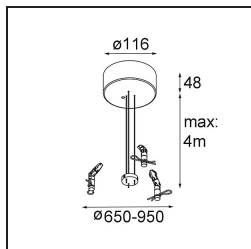

TM30 & CRI Diagrammen

Lichtspreiding & Stralingsdiagram

Diagrammen

Optische Accessoires

- 13289400** Diffuser Flat Moon 950 Prismatic
- 13289500** Diffuser Flat Moon 950 Ice Prismatic

Installatie Accessoires

- 13309209** Cover Plate Flat Moon 950 White Structure
- 13309232** Cover Plate Flat Moon 950 Black Structure

- 11061809** Power Feed and Suspension Kit 4000 Round 3P Flat Moon (3) Straight White Structure
- 11061832** Power Feed and Suspension Kit 4000 Round 3P Flat Moon (3) Straight Black Structure

- 11061909** Power Feed and Suspension Kit 4000 Round 5P Flat Moon (3) Straight White Structure
- 11061932** Power Feed and Suspension Kit 4000 Round 5P Flat Moon (3) Straight Black Structure

- 11066109** Power Feed and Suspension Kit Round 5P Flat Moon (3) Triangle (Incl. Power Feed Cable & Suspension Cable 4000) White Structure
- 11066132** Power Feed and Suspension Kit Round 5P Flat Moon (3) Triangle (Incl. Power Feed Cable & Suspension Cable 4000) Black Structure