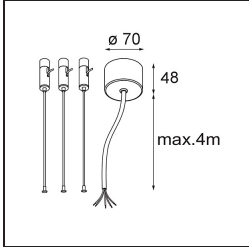

Date
Customer
Project
Type

Flat Moon Suspended Up/Down 650 2x LED 4000K DALI/Push-Dim DI Black Structure

Specifications

Material	13305132
Light Source Type	LED
LED Type	FLAT MOON LED
LED technology	LED PCB
CRI	Min. 90
Colour Temperature	4000K
Lifetime	L80B20 @50,000 Hours
Lamp Included	Yes
Number of Light Sources	2
CIE flux code	47 78 95 69 74
Binning (SDCM)	3
Light Direction	Up/Down
Input Voltage	230V
Luminaire power (W)	98.0
Electrical Class	I
IP Rating	20
Glow wire rating (°C)	650
Dimming Protocol	DALI, Push-Dim
DALI Standard	DALI version-1
Indoor/Outdoor	Indoor
Application	Ceiling
Mounting	Suspended
Adjustability	Not Applicable
Distance to Lighted Object (m)	0,1
Primary Colour & Primary Finish	Black, Structure
Gross weight (g)	12100.0
Luminous flux per lamp (lm)	8589
Efficacy (lm/W)	87
Glare rating	21

TM30 & CRI diagram

Light distribution & beam diagram

Optical Accessories

13289300 Diffuser Flat Moon 650 Ice Prismatic

13289200 Diffuser Flat Moon 650 Prismatic

Installation Accessories

11061909 Power Feed and Suspension Kit 4000 Round 5P Flat Moon (3) Straight White Structure

11061932 Power Feed and Suspension Kit 4000 Round 5P Flat Moon (3) Straight Black Structure

11061809 Power Feed and Suspension Kit 4000 Round 3P Flat Moon (3) Straight White Structure

11061832 Power Feed and Suspension Kit 4000 Round 3P Flat Moon (3) Straight Black Structure