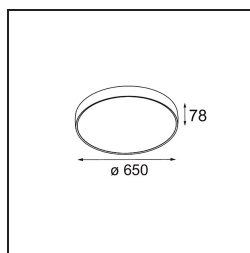

Date
Customer
Project
Type

Flat Moon Suspended Up/Down 650 2x LED 4000K DALI/Push-Dim DI Black Structure

Specifications

Material	13305132
Light Source Type	LED
LED Type	FLAT MOON LED
LED technology	LED PCB
CRI	Min. 90
Colour Temperature	4000K
Lifetime	L80B20 @50,000 Hours
Lamp Included	Yes
Number of Light Sources	2
CIE flux code	47 78 95 69 74
Binning (SDCM)	3
Light Direction	Up/Down
Input Voltage	230V
Luminaire power (W)	98.0
Electrical Class	I
IP Rating	20
Glow wire rating (°C)	650
Dimming Protocol	DALI, Push-Dim
DALI Standard	DALI version-1
Indoor/Outdoor	Indoor
Application	Ceiling
Mounting	Suspended
Adjustability	Not Applicable
Distance to Lighted Object (m)	0,1
Primary Colour & Primary Finish	Black, Structure
Gross weight (g)	12100.0
Luminous flux per lamp (lm)	8589
Efficacy (lm/W)	87
Glare rating	21