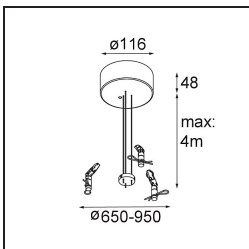

Date
Customer
Project
Type

Flat Moon Suspended Up/Down 650 2x LED 4000K DALI/Push-Dim DI Black Structure

Specifications

Material	13305132
Light Source Type	LED
LED Type	FLAT MOON LED
LED technology	LED PCB
CRI	Min. 90
Colour Temperature	4000K
Lifetime	L80B20 @50,000 Hours
Lamp Included	Yes
Number of Light Sources	2
CIE flux code	47 78 95 69 74
Binning (SDCM)	3
Light Direction	Up/Down
Input Voltage	230V
Luminaire power (W)	98.0
Electrical Class	I
IP Rating	20
Glow wire rating (°C)	650
Dimming Protocol	DALI, Push-Dim
DALI Standard	DALI version-1
Indoor/Outdoor	Indoor
Application	Ceiling
Mounting	Suspended
Adjustability	Not Applicable
Distance to Lighted Object (m)	0,1
Primary Colour & Primary Finish	Black, Structure
Gross weight (g)	12100.0
Luminous flux per lamp (lm)	8589
Efficacy (lm/W)	87
Glare rating	21

11061932 Power Feed and Suspension Kit 4000 Round 5P Flat Moon (3) Straight Black Structure

11061809 Power Feed and Suspension Kit 4000 Round 3P Flat Moon (3) Straight White Structure

11061832 Power Feed and Suspension Kit 4000 Round 3P Flat Moon (3) Straight Black Structure

11062409 Power Feed and Suspension Kit Round 9P Flat Moon (3) Straight (Incl. Power Feed Cable & Suspension Cable 4000) White Structure

11062432 Power Feed and Suspension Kit Round 9P Flat Moon (3) Straight (Incl. Power Feed Cable & Suspension Cable 4000) Black Structure