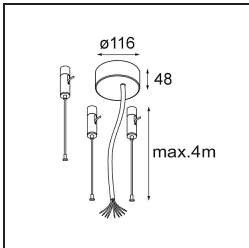

Date
Customer
Project
Type

Flat Moon Suspended Up/Down 650 2x LED 4000K DALI/Push-Dim DI Black Structure

Specifications

Material	13305132
Light Source Type	LED
LED Type	FLAT MOON LED
LED technology	LED PCB
CRI	Min. 90
Colour Temperature	4000K
Lifetime	L80B20 @50,000 Hours
Lamp Included	Yes
Number of Light Sources	2
CIE flux code	47 78 95 69 74
Binning (SDCM)	3
Light Direction	Up/Down
Input Voltage	230V
Luminaire power (W)	98.0
Electrical Class	I
IP Rating	20
Glow wire rating (°C)	650
Dimming Protocol	DALI, Push-Dim
DALI Standard	DALI version-1
Indoor/Outdoor	Indoor
Application	Ceiling
Mounting	Suspended
Adjustability	Not Applicable
Distance to Lighted Object (m)	0,1
Primary Colour & Primary Finish	Black, Structure
Gross weight (g)	12100.0
Luminous flux per lamp (lm)	8589
Efficacy (lm/W)	87
Glare rating	21

TM30 & CRI diagram

Light distribution & beam diagram

Optical Accessories

13289300 Diffuser Flat Moon 650 Ice Prismatic

13289200 Diffuser Flat Moon 650 Prismatic

Installation Accessories

11061909 Power Feed and Suspension Kit 4000 Round 5P Flat Moon (3) Straight White Structure

11061932 Power Feed and Suspension Kit 4000 Round 5P Flat Moon (3) Straight Black Structure

11061809 Power Feed and Suspension Kit 4000 Round 3P Flat Moon (3) Straight White Structure

11061832 Power Feed and Suspension Kit 4000 Round 3P Flat Moon (3) Straight Black Structure