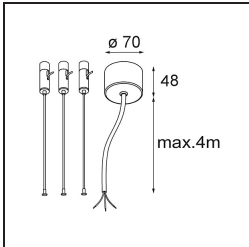

Date
Customer
Project
Type

Flat Moon Suspended Up/Down 650 2x LED 4000K DALI/Push-Dim DI Black Structure

Specifications

Material	13305132
Light Source Type	LED
LED Type	FLAT MOON LED
LED technology	LED PCB
CRI	Min. 90
Colour Temperature	4000K
Lifetime	L80B20 @50,000 Hours
Lamp Included	Yes
Number of Light Sources	2
CIE flux code	47 78 95 69 74
Binning (SDCM)	3
Light Direction	Up/Down
Input Voltage	230V
Luminaire power (W)	98.0
Electrical Class	I
IP Rating	20
Glow wire rating (°C)	650
Dimming Protocol	DALI, Push-Dim
DALI Standard	DALI version-1
Indoor/Outdoor	Indoor
Application	Ceiling
Mounting	Suspended
Adjustability	Not Applicable
Distance to Lighted Object (m)	0,1
Primary Colour & Primary Finish	Black, Structure
Gross weight (g)	12100.0
Luminous flux per lamp (lm)	8589
Efficacy (lm/W)	87
Glare rating	21

TM30 & CRI diagram

Light distribution & beam diagram

Optical Accessories

13289300 Diffuser Flat Moon 650 Ice Prismatic

13289200 Diffuser Flat Moon 650 Prismatic

Installation Accessories

11061909 Power Feed and Suspension Kit 4000 Round 5P Flat Moon (3) Straight White Structure

11061932 Power Feed and Suspension Kit 4000 Round 5P Flat Moon (3) Straight Black Structure

11061809 Power Feed and Suspension Kit 4000 Round 3P Flat Moon (3) Straight White Structure

11061832 Power Feed and Suspension Kit 4000 Round 3P Flat Moon (3) Straight Black Structure

- **11066209** Power Feed and Suspension Kit Round 9P Flat Moon (3) Triangle (Incl. Power Feed Cable & Suspension Cable 4000) White Structure
- **11066232** Power Feed and Suspension Kit Round 9P Flat Moon (3) Triangle (Incl. Power Feed Cable & Suspension Cable 4000) Black Structure
- Choose a required accessory