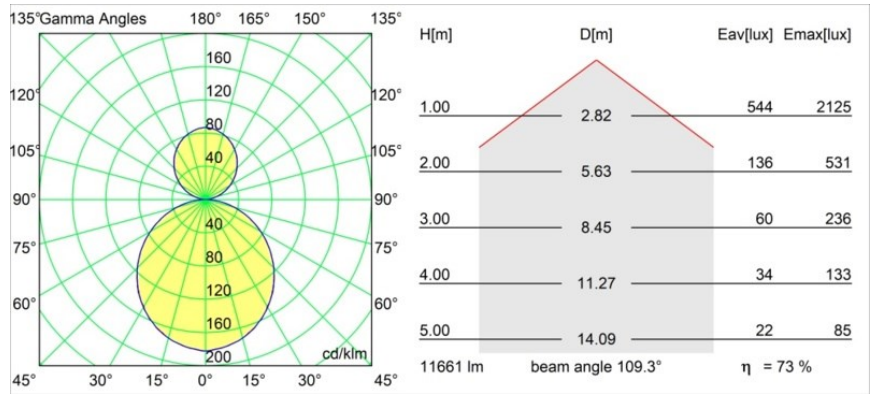

Light distribution & beam diagram