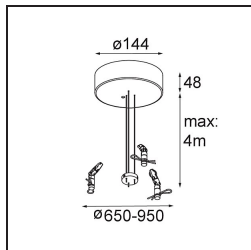

■ **11066209** Power Feed and Suspension Kit Round 9P Flat Moon (3) Triangle (Incl. Power Feed Cable & Suspension Cable 4000) White Structure

■ **11066232** Power Feed and Suspension Kit Round 9P Flat Moon (3) Triangle (Incl. Power Feed Cable & Suspension Cable 4000) Black Structure

■ Wählen Sie das benötigte Zubehör