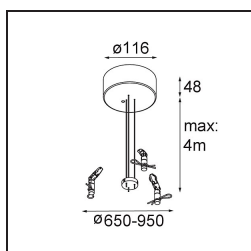

11061932 Power Feed and Suspension Kit 4000 Round 5P Flat Moon (3) Straight Black Structure

11061809 Power Feed and Suspension Kit 4000 Round 3P Flat Moon (3) Straight White Structure

11061832 Power Feed and Suspension Kit 4000 Round 3P Flat Moon (3) Straight Black Structure

11062409 Power Feed and Suspension Kit Round 9P Flat Moon (3) Straight (Incl. Power Feed Cable & Suspension Cable 4000) White Structure

11062432 Power Feed and Suspension Kit Round 9P Flat Moon (3) Straight (Incl. Power Feed Cable & Suspension Cable 4000) Black Structure