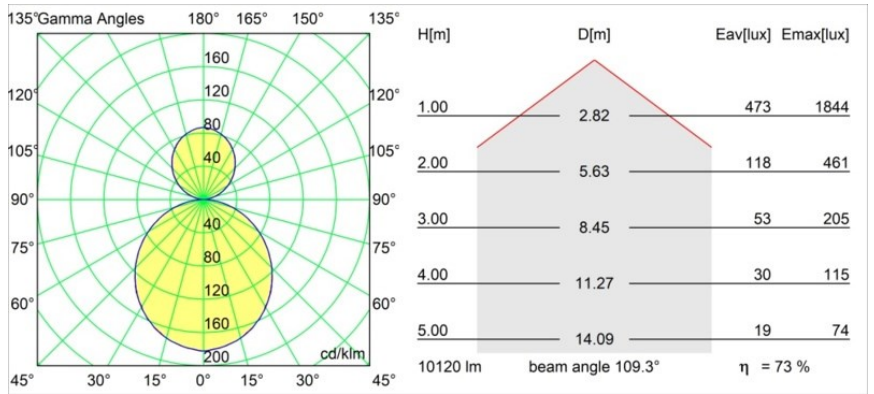

Light distribution & beam diagram