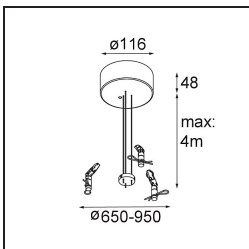

Date
Customer
Project
Type

Flat Moon Suspended Up/Down 650 2x LED 3000K DALI/Push-Dim DI Black Structure

Specifications

Material	13305032
Light Source Type	LED
LED Type	FLAT MOON LED
LED technology	LED PCB
CRI	Min. 90
Colour Temperature	3000K
Lifetime	L80B20 @50,000 Hours
Lamp Included	Yes
Number of Light Sources	2
CIE flux code	47 78 95 69 74
Binning (SDCM)	3
Light Direction	Up/Down
Input Voltage	230V
Luminaire power (W)	98.0
Electrical Class	I
IP Rating	20
Glow wire rating (°C)	650
Dimming Protocol	DALI, Push-Dim
DALI Standard	DALI version-1
Indoor/Outdoor	Indoor
Application	Ceiling
Mounting	Suspended
Adjustability	Not Applicable
Distance to Lighted Object (m)	0,1
Primary Colour & Primary Finish	Black, Structure
Gross weight (g)	12100.0
Luminous flux per lamp (lm)	7454
Efficacy (lm/W)	76
Glare rating	20
Remark	<ul style="list-style-type: none"> This is not a complete product. Suspension kit required.

11061932 Power Feed and Suspension Kit 4000 Round 5P Flat Moon (3) Straight Black Structure

11061809 Power Feed and Suspension Kit 4000 Round 3P Flat Moon (3) Straight White Structure

11061832 Power Feed and Suspension Kit 4000 Round 3P Flat Moon (3) Straight Black Structure

11062409 Power Feed and Suspension Kit Round 9P Flat Moon (3) Straight (Incl. Power Feed Cable & Suspension Cable 4000) White Structure

11062432 Power Feed and Suspension Kit Round 9P Flat Moon (3) Straight (Incl. Power Feed Cable & Suspension Cable 4000) Black Structure