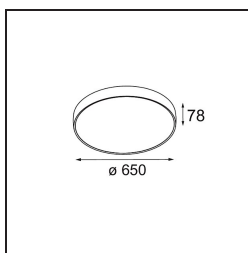

Date
Customer
Project
Type

Flat Moon Suspended Up/Down 650 2x LED 3000K DALI/Push-Dim DI Black Structure

Specifications

Material	13305032
Light Source Type	LED
LED Type	FLAT MOON LED
LED technology	LED PCB
CRI	Min. 90
Colour Temperature	3000K
Lifetime	L80B20 @50,000 Hours
Lamp Included	Yes
Number of Light Sources	2
CIE flux code	47 78 95 69 74
Binning (SDCM)	3
Light Direction	Up/Down
Input Voltage	230V
Luminaire power (W)	98.0
Electrical Class	I
IP Rating	20
Glow wire rating (°C)	650
Dimming Protocol	DALI, Push-Dim
DALI Standard	DALI version-1
Indoor/Outdoor	Indoor
Application	Ceiling
Mounting	Suspended
Adjustability	Not Applicable
Distance to Lighted Object (m)	0,1
Primary Colour & Primary Finish	Black, Structure
Gross weight (g)	12100.0
Luminous flux per lamp (lm)	7454
Efficacy (lm/W)	76
Glare rating	20
Remark	<ul style="list-style-type: none"> This is not a complete product. Suspension kit required.