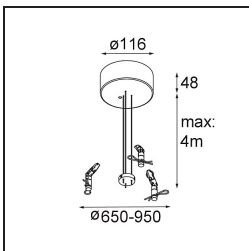

Date
Customer
Project
Type

Flat Moon Suspended Up/Down 650 2x LED 3000K DALI/Push-Dim DI Black Structure

Specifications

Material	13305032
Light Source Type	LED
LED Type	FLAT MOON LED
LED technology	LED PCB
CRI	Min. 90
Colour Temperature	3000K
Lifetime	L80B20 @50,000 Hours
Lamp Included	Yes
Number of Light Sources	2
CIE flux code	47 78 95 69 74
Binning (SDCM)	3
Light Direction	Up/Down
Input Voltage	230V
Luminaire power (W)	98.0
Electrical Class	I
IP Rating	20
Glow wire rating (°C)	650
Dimming Protocol	DALI, Push-Dim
DALI Standard	DALI version-1
Indoor/Outdoor	Indoor
Application	Ceiling
Mounting	Suspended
Adjustability	Not Applicable
Distance to Lighted Object (m)	0,1
Primary Colour & Primary Finish	Black, Structure
Gross weight (g)	12100.0
Luminous flux per lamp (lm)	7454
Efficacy (lm/W)	76
Glare rating	20
Remark	<ul style="list-style-type: none"> This is not a complete product. Suspension kit required.

11061932 Power Feed and Suspension Kit 4000 Round 5P Flat Moon (3) Straight Black Structure

11061809 Power Feed and Suspension Kit 4000 Round 3P Flat Moon (3) Straight White Structure

11061832 Power Feed and Suspension Kit 4000 Round 3P Flat Moon (3) Straight Black Structure

11062409 Power Feed and Suspension Kit Round 9P Flat Moon (3) Straight (Incl. Power Feed Cable & Suspension Cable 4000) White Structure

11062432 Power Feed and Suspension Kit Round 9P Flat Moon (3) Straight (Incl. Power Feed Cable & Suspension Cable 4000) Black Structure