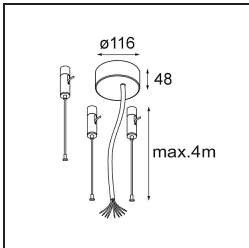

Date
Customer
Project
Type

Flat Moon Suspended Up/Down 650 2x LED 3000K DALI/Push-Dim DI Black Structure

Specifications

Material	13305032
Light Source Type	LED
LED Type	FLAT MOON LED
LED technology	LED PCB
CRI	Min. 90
Colour Temperature	3000K
Lifetime	L80B20 @50,000 Hours
Lamp Included	Yes
Number of Light Sources	2
CIE flux code	47 78 95 69 74
Binning (SDCM)	3
Light Direction	Up/Down
Input Voltage	230V
Luminaire power (W)	98.0
Electrical Class	I
IP Rating	20
Glow wire rating (°C)	650
Dimming Protocol	DALI, Push-Dim
DALI Standard	DALI version-1
Indoor/Outdoor	Indoor
Application	Ceiling
Mounting	Suspended
Adjustability	Not Applicable
Distance to Lighted Object (m)	0,1
Primary Colour & Primary Finish	Black, Structure
Gross weight (g)	12100.0
Luminous flux per lamp (lm)	7454
Efficacy (lm/W)	76
Glare rating	20
Remark	<ul style="list-style-type: none"> This is not a complete product. Suspension kit required.

TM30 & CRI diagram

Light distribution & beam diagram

Diagrams

Optical Accessories

13289300 Diffuser Flat Moon 650 Ice Prismatic

13289200 Diffuser Flat Moon 650 Prismatic

Installation Accessories

11061909 Power Feed and Suspension Kit 4000 Round 5P Flat Moon (3) Straight White Structure

11061932 Power Feed and Suspension Kit 4000 Round 5P Flat Moon (3) Straight Black Structure

11061809 Power Feed and Suspension Kit 4000 Round 3P Flat Moon (3) Straight White Structure

11061832 Power Feed and Suspension Kit 4000 Round 3P Flat Moon (3) Straight Black Structure