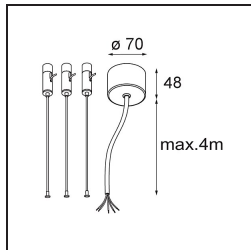

**11061909** Power Feed and Suspension Kit 4000 Round 5P Flat Moon (3) Straight White Structure

**11061932** Power Feed and Suspension Kit 4000 Round 5P Flat Moon (3) Straight Black Structure

**11061809** Power Feed and Suspension Kit 4000 Round 3P Flat Moon (3) Straight White Structure