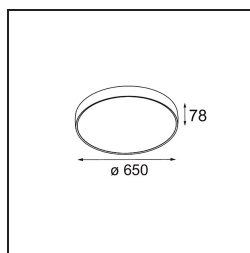

Date
Customer
Project
Type

*Flat Moon Suspended Up/Down 650 2x LED 4000K DALI/Push-Dim DI White Structure*

**Specifications**

Material	13305109
Light Source Type	LED
LED Type	FLAT MOON LED
LED technology	LED PCB
CRI	Min. 90
Colour Temperature	4000K
Lifetime	L80B20 @50,000 Hours
Lamp Included	Yes
Number of Light Sources	2
CIE flux code	47 78 95 71 80
Binning (SDCM)	3
Light Direction	Up/Down
Input Voltage	230V
Luminaire power (W)	98.0
Electrical Class	I
IP Rating	20
Glow wire rating (°C)	650
Dimming Protocol	DALI, Push-Dim
DALI Standard	DALI version-1
Indoor/Outdoor	Indoor
Application	Ceiling
Mounting	Suspended
Adjustability	Not Applicable
Distance to Lighted Object (m)	0,1
Primary Colour & Primary Finish	White, Structure
Gross weight (g)	12100.0
Luminous flux per lamp (lm)	9288
Efficacy (lm/W)	94
Glare rating	21