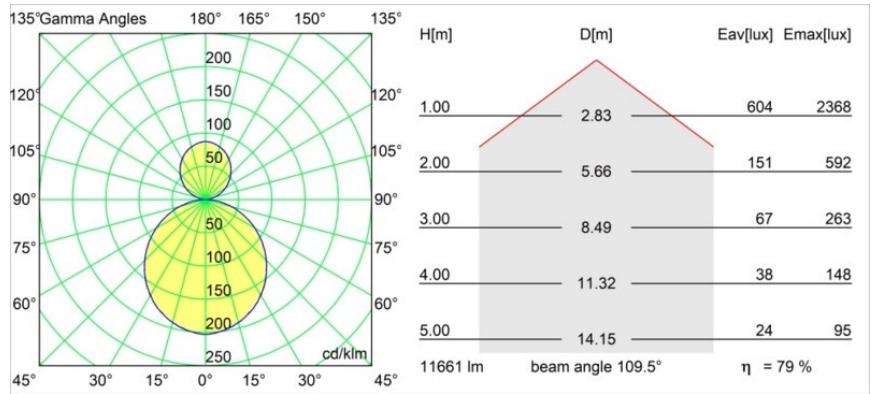

Light distribution & beam diagram