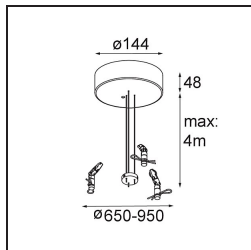

■ **11066209** Power Feed and Suspension Kit Round 9P Flat Moon (3) Triangle (Incl. Power Feed Cable & Suspension Cable 4000) White Structure

■ **11066232** Power Feed and Suspension Kit Round 9P Flat Moon (3) Triangle (Incl. Power Feed Cable & Suspension Cable 4000) Black Structure

■ Kies een vereist accessoire