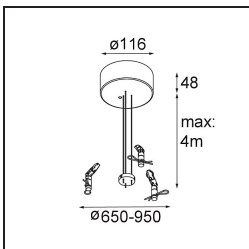

11061932 Power Feed and Suspension Kit 4000 Round 5P Flat Moon (3) Straight Black Structure

11061809 Power Feed and Suspension Kit 4000 Round 3P Flat Moon (3) Straight White Structure

11061832 Power Feed and Suspension Kit 4000 Round 3P Flat Moon (3) Straight Black Structure

11062409 Power Feed and Suspension Kit Round 9P Flat Moon (3) Straight (Incl. Power Feed Cable & Suspension Cable 4000) White Structure

11062432 Power Feed and Suspension Kit Round 9P Flat Moon (3) Straight (Incl. Power Feed Cable & Suspension Cable 4000) Black Structure