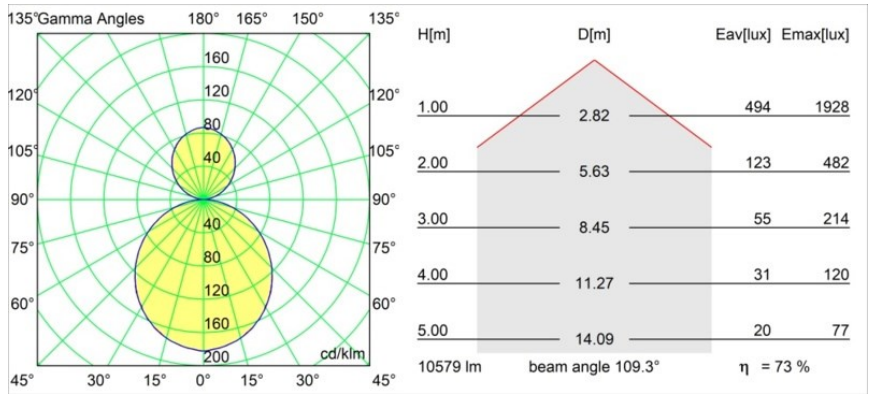

Light distribution & beam diagram