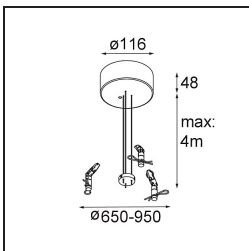

Date
Customer
Project
Type

Flat Moon Suspended Up/Down 650 2x LED 2700K DALI/Push-Dim DI Black Structure

Specifications

Material	13304932
Light Source Type	LED
LED Type	FLAT MOON LED
LED technology	LED PCB
CRI	Min. 90
Colour Temperature	2700K
Lifetime	L80B20 @50,000 Hours
Lamp Included	Yes
Number of Light Sources	2
CIE flux code	47 78 95 69 74
Binning (SDCM)	3
Light Direction	Up/Down
Input Voltage	230V
Luminaire power (W)	98.0
Electrical Class	I
IP Rating	20
Glow wire rating (°C)	650
Dimming Protocol	DALI, Push-Dim
DALI Standard	DALI version-1
Indoor/Outdoor	Indoor
Application	Ceiling
Mounting	Suspended
Adjustability	Not Applicable
Distance to Lighted Object (m)	0,1
Primary Colour & Primary Finish	Black, Structure
Gross weight (g)	12100.0
Luminous flux per lamp (lm)	7792
Efficacy (lm/W)	79
Glare rating	21

11061932 Power Feed and Suspension Kit 4000 Round 5P Flat Moon (3) Straight Black Structure

11061809 Power Feed and Suspension Kit 4000 Round 3P Flat Moon (3) Straight White Structure

11061832 Power Feed and Suspension Kit 4000 Round 3P Flat Moon (3) Straight Black Structure

11062409 Power Feed and Suspension Kit Round 9P Flat Moon (3) Straight (Incl. Power Feed Cable & Suspension Cable 4000) White Structure

11062432 Power Feed and Suspension Kit Round 9P Flat Moon (3) Straight (Incl. Power Feed Cable & Suspension Cable 4000) Black Structure