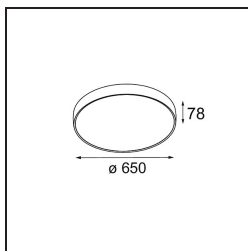

Date
Customer
Project
Type

Flat Moon Suspended Up/Down 650 2x LED 2700K DALI/Push-Dim DI Black Structure

Specifications

Material	13304932
Light Source Type	LED
LED Type	FLAT MOON LED
LED technology	LED PCB
CRI	Min. 90
Colour Temperature	2700K
Lifetime	L80B20 @50,000 Hours
Lamp Included	Yes
Number of Light Sources	2
CIE flux code	47 78 95 69 74
Binning (SDCM)	3
Light Direction	Up/Down
Input Voltage	230V
Luminaire power (W)	98.0
Electrical Class	I
IP Rating	20
Glow wire rating (°C)	650
Dimming Protocol	DALI, Push-Dim
DALI Standard	DALI version-1
Indoor/Outdoor	Indoor
Application	Ceiling
Mounting	Suspended
Adjustability	Not Applicable
Distance to Lighted Object (m)	0,1
Primary Colour & Primary Finish	Black, Structure
Gross weight (g)	12100.0
Luminous flux per lamp (lm)	7792
Efficacy (lm/W)	79
Glare rating	21