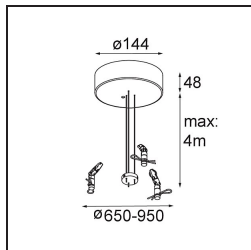

■ **11066209** Power Feed and Suspension Kit Round 9P Flat Moon (3) Triangle (Incl. Power Feed Cable & Suspension Cable 4000) White Structure

■ **11066232** Power Feed and Suspension Kit Round 9P Flat Moon (3) Triangle (Incl. Power Feed Cable & Suspension Cable 4000) Black Structure

■ Choose a required accessory