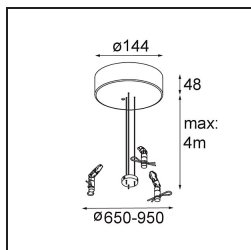

■ **11066209** Power Feed and Suspension Kit Round 9P Flat Moon (3) Triangle (Incl. Power Feed Cable & Suspension Cable 4000) White Structure

■ **11066232** Power Feed and Suspension Kit Round 9P Flat Moon (3) Triangle (Incl. Power Feed Cable & Suspension Cable 4000) Black Structure

■ Wählen Sie das benötigte Zubehör