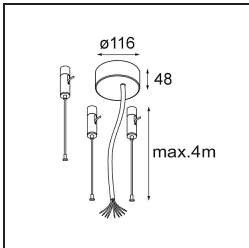

Date
Customer
Project
Type

Flat Moon Suspended Up/Down 650 2x LED 3000K DALI/Push-Dim DI White Structure

Specifications

Material	13305009
Light Source Type	LED
LED Type	FLAT MOON LED
LED technology	LED PCB
CRI	Min. 90
Colour Temperature	3000K
Lifetime	L80B20 @50,000 Hours
Lamp Included	Yes
Number of Light Sources	2
CIE flux code	47 78 95 71 80
Binning (SDCM)	3
Light Direction	Up/Down
Input Voltage	230V
Luminaire power (W)	98.0
Electrical Class	I
IP Rating	20
Glow wire rating (°C)	650
Dimming Protocol	DALI, Push-Dim
DALI Standard	DALI version-1
Indoor/Outdoor	Indoor
Application	Ceiling
Mounting	Suspended
Adjustability	Not Applicable
Distance to Lighted Object (m)	0,1
Primary Colour & Primary Finish	White, Structure
Gross weight (g)	12100.0
Luminous flux per lamp (lm)	8061
Efficacy (lm/W)	82
Glare rating	21

TM30 & CRI diagram

Light distribution & beam diagram

Optical Accessories

13289300 Diffuser Flat Moon 650 Ice Prismatic

13289200 Diffuser Flat Moon 650 Prismatic

Installation Accessories

11061909 Power Feed and Suspension Kit 4000 Round 5P Flat Moon (3) Straight White Structure

11061932 Power Feed and Suspension Kit 4000 Round 5P Flat Moon (3) Straight Black Structure

11061809 Power Feed and Suspension Kit 4000 Round 3P Flat Moon (3) Straight White Structure

11061832 Power Feed and Suspension Kit 4000 Round 3P Flat Moon (3) Straight Black Structure