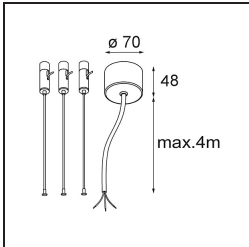

Date
Customer
Project
Type

Flat Moon Suspended Up/Down 650 2x LED 3000K DALI/Push-Dim DI White Structure

Specifications

Material	13305009
Light Source Type	LED
LED Type	FLAT MOON LED
LED technology	LED PCB
CRI	Min. 90
Colour Temperature	3000K
Lifetime	L80B20 @50,000 Hours
Lamp Included	Yes
Number of Light Sources	2
CIE flux code	47 78 95 71 80
Binning (SDCM)	3
Light Direction	Up/Down
Input Voltage	230V
Luminaire power (W)	98.0
Electrical Class	I
IP Rating	20
Glow wire rating (°C)	650
Dimming Protocol	DALI, Push-Dim
DALI Standard	DALI version-1
Indoor/Outdoor	Indoor
Application	Ceiling
Mounting	Suspended
Adjustability	Not Applicable
Distance to Lighted Object (m)	0,1
Primary Colour & Primary Finish	White, Structure
Gross weight (g)	12100.0
Luminous flux per lamp (lm)	8061
Efficacy (lm/W)	82
Glare rating	21

TM30 & CRI diagram

Light distribution & beam diagram

Optical Accessories

13289300 Diffuser Flat Moon 650 Ice Prismatic

13289200 Diffuser Flat Moon 650 Prismatic

Installation Accessories

11061909 Power Feed and Suspension Kit 4000 Round 5P Flat Moon (3) Straight White Structure

11061932 Power Feed and Suspension Kit 4000 Round 5P Flat Moon (3) Straight Black Structure

11061809 Power Feed and Suspension Kit 4000 Round 3P Flat Moon (3) Straight White Structure

11061832 Power Feed and Suspension Kit 4000 Round 3P Flat Moon (3) Straight Black Structure