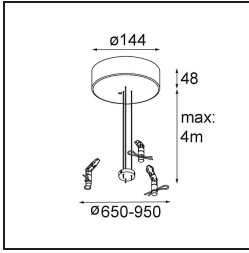

■ **11066209** Power Feed and Suspension Kit Round 9P Flat Moon (3) Triangle (Incl. Power Feed Cable & Suspension Cable 4000) White Structure

■ **11066232** Power Feed and Suspension Kit Round 9P Flat Moon (3) Triangle (Incl. Power Feed Cable & Suspension Cable 4000) Black Structure

■ Choose a required accessory