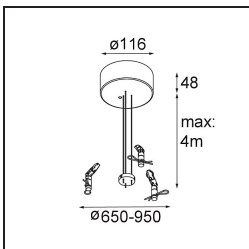

Date
Customer
Project
Type

Flat Moon Suspended Up/Down 650 2x LED 3000K DALI/Push-Dim DI White Structure

Specifications

Material	13305009
Light Source Type	LED
LED Type	FLAT MOON LED
LED technology	LED PCB
CRI	Min. 90
Colour Temperature	3000K
Lifetime	L80B20 @50,000 Hours
Lamp Included	Yes
Number of Light Sources	2
CIE flux code	47 78 95 71 80
Binning (SDCM)	3
Light Direction	Up/Down
Input Voltage	230V
Luminaire power (W)	98.0
Electrical Class	I
IP Rating	20
Glow wire rating (°C)	650
Dimming Protocol	DALI, Push-Dim
DALI Standard	DALI version-1
Indoor/Outdoor	Indoor
Application	Ceiling
Mounting	Suspended
Adjustability	Not Applicable
Distance to Lighted Object (m)	0,1
Primary Colour & Primary Finish	White, Structure
Gross weight (g)	12100.0
Luminous flux per lamp (lm)	8061
Efficacy (lm/W)	82
Glare rating	21

11061932 Power Feed and Suspension Kit 4000 Round 5P Flat Moon (3) Straight Black Structure

11061809 Power Feed and Suspension Kit 4000 Round 3P Flat Moon (3) Straight White Structure

11061832 Power Feed and Suspension Kit 4000 Round 3P Flat Moon (3) Straight Black Structure

11062409 Power Feed and Suspension Kit Round 9P Flat Moon (3) Straight (Incl. Power Feed Cable & Suspension Cable 4000) White Structure

11062432 Power Feed and Suspension Kit Round 9P Flat Moon (3) Straight (Incl. Power Feed Cable & Suspension Cable 4000) Black Structure