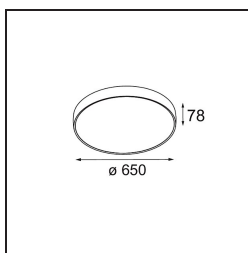

Date
Customer
Project
Type

Flat Moon Suspended Up/Down 650 2x LED 3000K DALI/Push-Dim DI White Structure

Specifications

Material	13305009
Light Source Type	LED
LED Type	FLAT MOON LED
LED technology	LED PCB
CRI	Min. 90
Colour Temperature	3000K
Lifetime	L80B20 @50,000 Hours
Lamp Included	Yes
Number of Light Sources	2
CIE flux code	47 78 95 71 80
Binning (SDCM)	3
Light Direction	Up/Down
Input Voltage	230V
Luminaire power (W)	98.0
Electrical Class	I
IP Rating	20
Glow wire rating (°C)	650
Dimming Protocol	DALI, Push-Dim
DALI Standard	DALI version-1
Indoor/Outdoor	Indoor
Application	Ceiling
Mounting	Suspended
Adjustability	Not Applicable
Distance to Lighted Object (m)	0,1
Primary Colour & Primary Finish	White, Structure
Gross weight (g)	12100.0
Luminous flux per lamp (lm)	8061
Efficacy (lm/W)	82
Glare rating	21