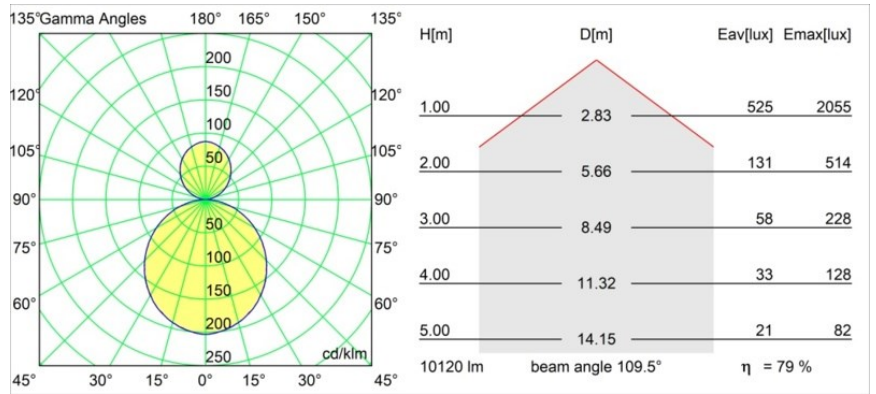

Light distribution & beam diagram