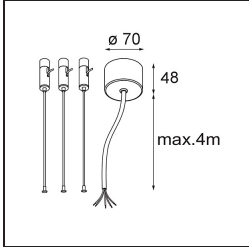

Date
Customer
Project
Type

Flat Moon Suspended Up/Down 650 2x LED 3000K DALI/Push-Dim DI White Structure

Specifications

Material	13305009
Light Source Type	LED
LED Type	FLAT MOON LED
LED technology	LED PCB
CRI	Min. 90
Colour Temperature	3000K
Lifetime	L80B20 @50,000 Hours
Lamp Included	Yes
Number of Light Sources	2
CIE flux code	47 78 95 71 80
Binning (SDCM)	3
Light Direction	Up/Down
Input Voltage	230V
Luminaire power (W)	98.0
Electrical Class	I
IP Rating	20
Glow wire rating (°C)	650
Dimming Protocol	DALI, Push-Dim
DALI Standard	DALI version-1
Indoor/Outdoor	Indoor
Application	Ceiling
Mounting	Suspended
Adjustability	Not Applicable
Distance to Lighted Object (m)	0,1
Primary Colour & Primary Finish	White, Structure
Gross weight (g)	12100.0
Luminous flux per lamp (lm)	8061
Efficacy (lm/W)	82
Glare rating	21

TM30 & CRI diagram

Light distribution & beam diagram

Optical Accessories

13289300 Diffuser Flat Moon 650 Ice Prismatic

13289200 Diffuser Flat Moon 650 Prismatic

Installation Accessories

11061909 Power Feed and Suspension Kit 4000 Round 5P Flat Moon (3) Straight White Structure