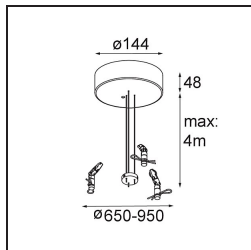

■ **11066209** Power Feed and Suspension Kit Round 9P Flat Moon (3) Triangle (Incl. Power Feed Cable & Suspension Cable 4000) White Structure

■ **11066232** Power Feed and Suspension Kit Round 9P Flat Moon (3) Triangle (Incl. Power Feed Cable & Suspension Cable 4000) Black Structure

■ Choisir un accessoire requis