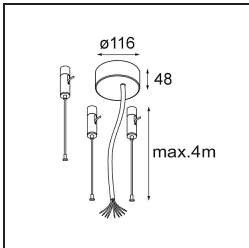

11062409 Power Feed and Suspension Kit Round 9P Flat Moon (3) Straight (Incl. Power Feed Cable & Suspension Cable 4000) White Structure

11062432 Power Feed and Suspension Kit Round 9P Flat Moon (3) Straight (Incl. Power Feed Cable & Suspension Cable 4000) Black Structure