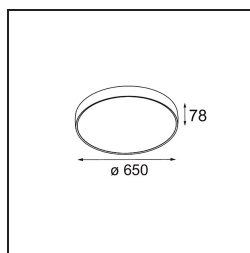

Date
Customer
Project
Type

*Flat Moon Suspended Up/Down 650 2x LED 2700K DALI/Push-Dim DI White Structure*

**Specifications**

Material	13304909
Light Source Type	LED
LED Type	FLAT MOON LED
LED technology	LED PCB
CRI	Min. 90
Colour Temperature	2700K
Lifetime	L80B20 @50,000 Hours
Lamp Included	Yes
Number of Light Sources	2
CIE flux code	47 78 95 71 80
Binning (SDCM)	3
Light Direction	Up/Down
Input Voltage	230V
Luminaire power (W)	98.0
Electrical Class	I
IP Rating	20
Glow wire rating (°C)	650
Dimming Protocol	DALI, Push-Dim
DALI Standard	DALI version-1
Indoor/Outdoor	Indoor
Application	Ceiling
Mounting	Suspended
Adjustability	Not Applicable
Distance to Lighted Object (m)	0,1
Primary Colour & Primary Finish	White, Structure
Gross weight (g)	12100.0
Luminous flux per lamp (lm)	8426
Efficacy (lm/W)	85
Glare rating	21