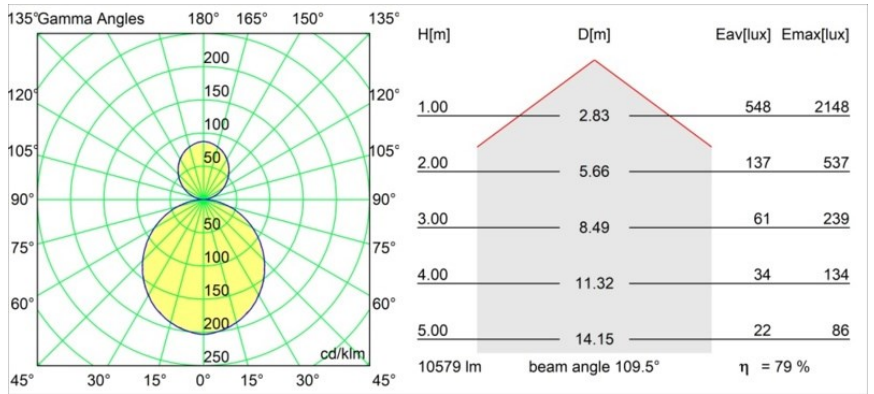

Light distribution & beam diagram