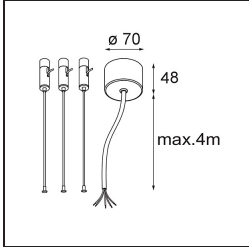

Date
Customer
Project
Type

*Flat Moon Suspended Up/Down 650 2x LED 2700K DALI/Push-Dim DI White Structure*

**Specifications**

Material	13304909
Light Source Type	LED
LED Type	FLAT MOON LED
LED technology	LED PCB
CRI	Min. 90
Colour Temperature	2700K
Lifetime	L80B20 @50,000 Hours
Lamp Included	Yes
Number of Light Sources	2
CIE flux code	47 78 95 71 80
Binning (SDCM)	3
Light Direction	Up/Down
Input Voltage	230V
Luminaire power (W)	98.0
Electrical Class	I
IP Rating	20
Glow wire rating (°C)	650
Dimming Protocol	DALI, Push-Dim
DALI Standard	DALI version-1
Indoor/Outdoor	Indoor
Application	Ceiling
Mounting	Suspended
Adjustability	Not Applicable
Distance to Lighted Object (m)	0,1
Primary Colour & Primary Finish	White, Structure
Gross weight (g)	12100.0
Luminous flux per lamp (lm)	8426
Efficacy (lm/W)	85
Glare rating	21

**TM30 & CRI diagram**

**Light distribution & beam diagram**

**Optical Accessories**

**13289300** Diffuser Flat Moon 650 Ice Prismatic

**13289200** Diffuser Flat Moon 650 Prismatic

**Installation Accessories**

**11061909** Power Feed and Suspension Kit 4000 Round 5P Flat Moon (3) Straight White Structure

**11061932** Power Feed and Suspension Kit 4000 Round 5P Flat Moon (3) Straight Black Structure

**11061809** Power Feed and Suspension Kit 4000 Round 3P Flat Moon (3) Straight White Structure