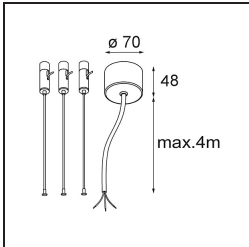

Date
Customer
Project
Type

*Flat Moon Suspended Up/Down 650 2x LED 2700K DALI/Push-Dim DI White Structure*

**Specifications**

Material	13304909
Light Source Type	LED
LED Type	FLAT MOON LED
LED technology	LED PCB
CRI	Min. 90
Colour Temperature	2700K
Lifetime	L80B20 @50,000 Hours
Lamp Included	Yes
Number of Light Sources	2
CIE flux code	47 78 95 71 80
Binning (SDCM)	3
Light Direction	Up/Down
Input Voltage	230V
Luminaire power (W)	98.0
Electrical Class	I
IP Rating	20
Glow wire rating (°C)	650
Dimming Protocol	DALI, Push-Dim
DALI Standard	DALI version-1
Indoor/Outdoor	Indoor
Application	Ceiling
Mounting	Suspended
Adjustability	Not Applicable
Distance to Lighted Object (m)	0,1
Primary Colour & Primary Finish	White, Structure
Gross weight (g)	12100.0
Luminous flux per lamp (lm)	8426
Efficacy (lm/W)	85
Glare rating	21

**TM30 & CRI diagram**

**Light distribution & beam diagram**

**Optical Accessories**

**13289300** Diffuser Flat Moon 650 Ice Prismatic

**13289200** Diffuser Flat Moon 650 Prismatic

**Installation Accessories**

**11061909** Power Feed and Suspension Kit 4000 Round 5P Flat Moon (3) Straight White Structure

**11061932** Power Feed and Suspension Kit 4000 Round 5P Flat Moon (3) Straight Black Structure

**11061809** Power Feed and Suspension Kit 4000 Round 3P Flat Moon (3) Straight White Structure