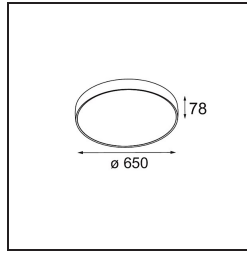

Date
Customer
Project
Type

Flat Moon Suspended 650 1x LED 3000K DALI/Push-Dim DI Black Structure

Specifications

Material	13304432
Light Source Type	LED
LED Type	FLAT MOON LED
LED technology	LED PCB
CRI	Min. 90
Colour Temperature	3000K
Lifetime	L80B20 @50,000 Hours
Lamp Included	Yes
Number of Light Sources	1
CIE flux code	47 78 95 100 72
Binning (SDCM)	3
Light Direction	Down
Input Voltage	230V
Luminaire power (W)	70.0
Electrical Class	I
IP Rating	20
Glow wire rating (°C)	650
Dimming Protocol	DALI, Push-Dim
DALI Standard	DALI version-1
Indoor/Outdoor	Indoor
Application	Ceiling
Mounting	Suspended
Adjustability	Not Applicable
Distance to Lighted Object (m)	0,1
Primary Colour & Primary Finish	Black, Structure
Gross weight (g)	11700.0
Luminous flux per lamp (lm)	5626
Efficacy (lm/W)	80
Glare rating	23
Remark	<ul style="list-style-type: none"> • Suspension kit not included • Suspension kit not included • This is not a complete product. Suspension kit required.