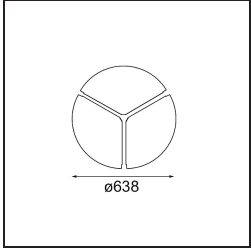

Date
Customer
Project
Type

Flat Moon Suspended 650 1x LED 3000K DALI/Push-Dim DI Black Structure

Specifications

Material	13304432
Light Source Type	LED
LED Type	FLAT MOON LED
LED technology	LED PCB
CRI	Min. 90
Colour Temperature	3000K
Lifetime	L80B20 @50,000 Hours
Lamp Included	Yes
Number of Light Sources	1
CIE flux code	47 78 95 100 72
Binning (SDCM)	3
Light Direction	Down
Input Voltage	230V
Luminaire power (W)	70.0
Electrical Class	I
IP Rating	20
Glow wire rating (°C)	650
Dimming Protocol	DALI, Push-Dim
DALI Standard	DALI version-1
Indoor/Outdoor	Indoor
Application	Ceiling
Mounting	Suspended
Adjustability	Not Applicable
Distance to Lighted Object (m)	0,1
Primary Colour & Primary Finish	Black, Structure
Gross weight (g)	11700.0
Luminous flux per lamp (lm)	5626
Efficacy (lm/W)	80
Glare rating	23
Remark	<ul style="list-style-type: none"> • Suspension kit not included • Suspension kit not included • This is not a complete product. Suspension kit required.

TM30 & CRI diagram

Light distribution & beam diagram

Optical Accessories

- 13289200** Diffuser Flat Moon 650 Prismatic
- 13289300** Diffuser Flat Moon 650 Ice Prismatic

Installation Accessories

- 13309132** Cover Plate Flat Moon 650 Black Structure
- 13309109** Cover Plate Flat Moon 650 White Structure