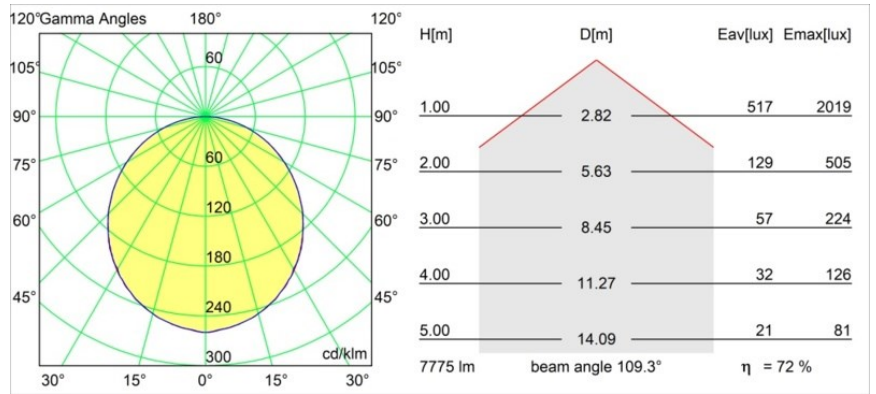

Light distribution & beam diagram