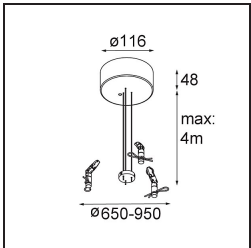

### Installatie Accessoires

- 13309132** Cover Plate Flat Moon 650 Black Structure
- 13309109** Cover Plate Flat Moon 650 White Structure

- 11061932** Power Feed and Suspension Kit 4000 Round 5P Flat Moon (3) Straight Black Structure
- 11061909** Power Feed and Suspension Kit 4000 Round 5P Flat Moon (3) Straight White Structure

- 11061809** Power Feed and Suspension Kit 4000 Round 3P Flat Moon (3) Straight White Structure
- 11061832** Power Feed and Suspension Kit 4000 Round 3P Flat Moon (3) Straight Black Structure

- 11066109** Power Feed and Suspension Kit Round 5P Flat Moon (3) Triangle (Incl. Power Feed Cable & Suspension Cable 4000) White Structure
- 11066132** Power Feed and Suspension Kit Round 5P Flat Moon (3) Triangle (Incl. Power Feed Cable & Suspension Cable 4000) Black Structure