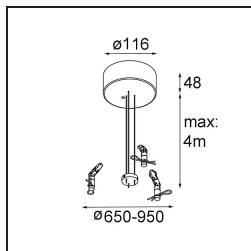

### Montagezubehör

**13309132** Cover Plate Flat Moon 650 Black Structure

**13309109** Cover Plate Flat Moon 650 White Structure

**11061932** Power Feed and Suspension Kit 4000 Round 5P Flat Moon (3) Straight Black Structure

**11061909** Power Feed and Suspension Kit 4000 Round 5P Flat Moon (3) Straight White Structure

**11061809** Power Feed and Suspension Kit 4000 Round 3P Flat Moon (3) Straight White Structure

**11061832** Power Feed and Suspension Kit 4000 Round 3P Flat Moon (3) Straight Black Structure