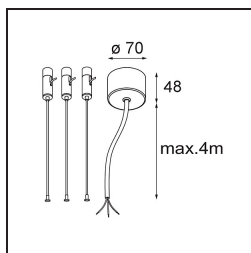

### Montagezubehör

**13309132** Cover Plate Flat Moon 650 Black Structure

**13309109** Cover Plate Flat Moon 650 White Structure

**11061932** Power Feed and Suspension Kit 4000 Round 5P Flat Moon (3) Straight Black Structure

**11061909** Power Feed and Suspension Kit 4000 Round 5P Flat Moon (3) Straight White Structure

**11061809** Power Feed and Suspension Kit 4000 Round 3P Flat Moon (3) Straight White Structure

**11061832** Power Feed and Suspension Kit 4000 Round 3P Flat Moon (3) Straight Black Structure