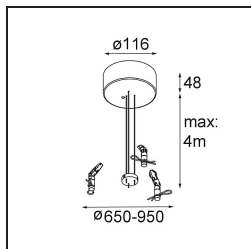

**Accessoires d'Eclairage d'installation**

**13309132** Cover Plate Flat Moon 650 Black Structure

**13309109** Cover Plate Flat Moon 650 White Structure

**11061932** Power Feed and Suspension Kit 4000 Round 5P Flat Moon (3) Straight Black Structure

**11061909** Power Feed and Suspension Kit 4000 Round 5P Flat Moon (3) Straight White Structure

**11061809** Power Feed and Suspension Kit 4000 Round 3P Flat Moon (3) Straight White Structure

**11061832** Power Feed and Suspension Kit 4000 Round 3P Flat Moon (3) Straight Black Structure