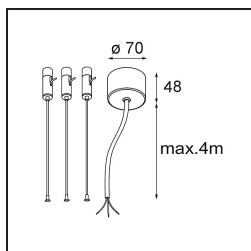

**Accessoires d'Eclairage d'installation**

**13309132** Cover Plate Flat Moon 650 Black Structure

**13309109** Cover Plate Flat Moon 650 White Structure

**11061932** Power Feed and Suspension Kit 4000 Round 5P Flat Moon (3) Straight Black Structure

**11061909** Power Feed and Suspension Kit 4000 Round 5P Flat Moon (3) Straight White Structure

**11061809** Power Feed and Suspension Kit 4000 Round 3P Flat Moon (3) Straight White Structure

**11061832** Power Feed and Suspension Kit 4000 Round 3P Flat Moon (3) Straight Black Structure