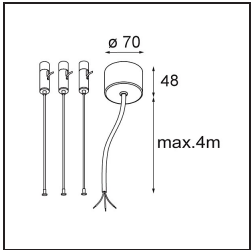

Date
Customer
Project
Type

Flat Moon Suspended Up/Down 450 2x LED 4000K DALI DI Black Structure

Specifications

Material	13301132
Light Source Type	LED
LED Type	FLAT MOON LED
LED technology	LED PCB
CRI	Min. 90
Colour Temperature	4000K
Lifetime	L80B20 @50,000 Hours
Lamp Included	Yes
Number of Light Sources	2
Binning (SDCM)	3
Light Direction	Up/Down
Input Voltage	230V
Luminaire power (W)	45.4
Electrical Class	I
IP Rating	20
Glow wire rating (°C)	650
Dimming Protocol	DALI
DALI Standard	DALI-2
Indoor/Outdoor	Indoor
Application	Ceiling
Mounting	Suspended
Adjustability	Not Applicable
Distance to Lighted Object (m)	0,1
Primary Colour & Primary Finish	Black, Structure
Gross weight (g)	5790.0
Luminous flux per lamp (lm)	3633
Efficacy (lm/W)	80
Glare rating	20
Remark	<ul style="list-style-type: none"> • Suspension kit not included • Suspension kit not included • This is not a complete product. Suspension kit required.

TM30 & CRI diagram

Light distribution & beam diagram

Optical Accessories

- 13289000** Diffuser Flat Moon 450 Prismatic
- 13289100** Diffuser Flat Moon 450 Ice Prismatic

Installation Accessories

- 11061909** Power Feed and Suspension Kit 4000 Round 5P Flat Moon (3) Straight White Structure
- 11061932** Power Feed and Suspension Kit 4000 Round 5P Flat Moon (3) Straight Black Structure

- 11061809** Power Feed and Suspension Kit 4000 Round 3P Flat Moon (3) Straight White Structure
- 11061832** Power Feed and Suspension Kit 4000 Round 3P Flat Moon (3) Straight Black Structure

- 11062409** Power Feed and Suspension Kit Round 9P Flat Moon (3) Straight (Incl. Power Feed Cable & Suspension Cable 4000) White Structure
- 11062432** Power Feed and Suspension Kit Round 9P Flat Moon (3) Straight (Incl. Power Feed Cable & Suspension Cable 4000) Black Structure