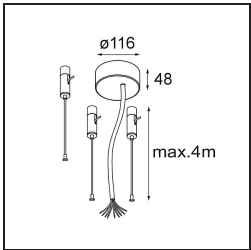

Date
Customer
Project
Type

Flat Moon Suspended Up/Down 450 2x LED 4000K DALI DI Black Structure

Specifications

Material	13301132
Light Source Type	LED
LED Type	FLAT MOON LED
LED technology	LED PCB
CRI	Min. 90
Colour Temperature	4000K
Lifetime	L80B20 @50,000 Hours
Lamp Included	Yes
Number of Light Sources	2
Binning (SDCM)	3
Light Direction	Up/Down
Input Voltage	230V
Luminaire power (W)	45.4
Electrical Class	I
IP Rating	20
Glow wire rating (°C)	650
Dimming Protocol	DALI
DALI Standard	DALI-2
Indoor/Outdoor	Indoor
Application	Ceiling
Mounting	Suspended
Adjustability	Not Applicable
Distance to Lighted Object (m)	0,1
Primary Colour & Primary Finish	Black, Structure
Gross weight (g)	5790.0
Luminous flux per lamp (lm)	3633
Efficacy (lm/W)	80
Glare rating	20
Remark	<ul style="list-style-type: none"> • Suspension kit not included • Suspension kit not included • This is not a complete product. Suspension kit required.

TM30 & CRI diagram

Light distribution & beam diagram

Optical Accessories

- 13289000** Diffuser Flat Moon 450 Prismatic
- 13289100** Diffuser Flat Moon 450 Ice Prismatic

Installation Accessories

- 11061909** Power Feed and Suspension Kit 4000 Round 5P Flat Moon (3) Straight White Structure
- 11061932** Power Feed and Suspension Kit 4000 Round 5P Flat Moon (3) Straight Black Structure

- 11061809** Power Feed and Suspension Kit 4000 Round 3P Flat Moon (3) Straight White Structure
- 11061832** Power Feed and Suspension Kit 4000 Round 3P Flat Moon (3) Straight Black Structure

- 11062409** Power Feed and Suspension Kit Round 9P Flat Moon (3) Straight (Incl. Power Feed Cable & Suspension Cable 4000) White Structure
- 11062432** Power Feed and Suspension Kit Round 9P Flat Moon (3) Straight (Incl. Power Feed Cable & Suspension Cable 4000) Black Structure