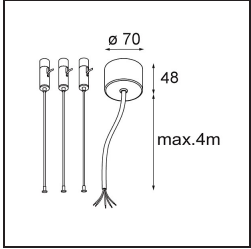

Date
Customer
Project
Type

Flat Moon Suspended Up/Down 450 2x LED 4000K DALI DI Black Structure

Specifications

Material	13301132
Light Source Type	LED
LED Type	FLAT MOON LED
LED technology	LED PCB
CRI	Min. 90
Colour Temperature	4000K
Lifetime	L80B20 @50,000 Hours
Lamp Included	Yes
Number of Light Sources	2
Binning (SDCM)	3
Light Direction	Up/Down
Input Voltage	230V
Luminaire power (W)	45.4
Electrical Class	I
IP Rating	20
Glow wire rating (°C)	650
Dimming Protocol	DALI
DALI Standard	DALI-2
Indoor/Outdoor	Indoor
Application	Ceiling
Mounting	Suspended
Adjustability	Not Applicable
Distance to Lighted Object (m)	0,1
Primary Colour & Primary Finish	Black, Structure
Gross weight (g)	5790.0
Luminous flux per lamp (lm)	3633
Efficacy (lm/W)	80
Glare rating	20
Remark	<ul style="list-style-type: none"> • Suspension kit not included • Suspension kit not included • This is not a complete product. Suspension kit required.

TM30 & CRI diagram

Light distribution & beam diagram

Optical Accessories

- 13289000** Diffuser Flat Moon 450 Prismatic
- 13289100** Diffuser Flat Moon 450 Ice Prismatic

Installation Accessories

- 11061909** Power Feed and Suspension Kit 4000 Round 5P Flat Moon (3) Straight White Structure
- 11061932** Power Feed and Suspension Kit 4000 Round 5P Flat Moon (3) Straight Black Structure

- 11061809** Power Feed and Suspension Kit 4000 Round 3P Flat Moon (3) Straight White Structure
- 11061832** Power Feed and Suspension Kit 4000 Round 3P Flat Moon (3) Straight Black Structure

- 11062409** Power Feed and Suspension Kit Round 9P Flat Moon (3) Straight (Incl. Power Feed Cable & Suspension Cable 4000) White Structure
- 11062432** Power Feed and Suspension Kit Round 9P Flat Moon (3) Straight (Incl. Power Feed Cable & Suspension Cable 4000) Black Structure