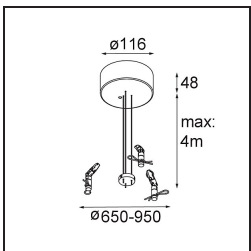

Date
Customer
Project
Type

Flat Moon Suspended Up/Down 450 2x LED 4000K DALI DI Black Structure

Specifications

Material	13301132
Light Source Type	LED
LED Type	FLAT MOON LED
LED technology	LED PCB
CRI	Min. 90
Colour Temperature	4000K
Lifetime	L80B20 @50,000 Hours
Lamp Included	Yes
Number of Light Sources	2
Binning (SDCM)	3
Light Direction	Up/Down
Input Voltage	230V
Luminaire power (W)	45.4
Electrical Class	I
IP Rating	20
Glow wire rating (°C)	650
Dimming Protocol	DALI
DALI Standard	DALI-2
Indoor/Outdoor	Indoor
Application	Ceiling
Mounting	Suspended
Adjustability	Not Applicable
Distance to Lighted Object (m)	0,1
Primary Colour & Primary Finish	Black, Structure
Gross weight (g)	5790.0
Luminous flux per lamp (lm)	3633
Efficacy (lm/W)	80
Glare rating	20
Remark	<ul style="list-style-type: none"> • Suspension kit not included • Suspension kit not included • This is not a complete product. Suspension kit required.

TM30 & CRI diagram

Light distribution & beam diagram

Optical Accessories

- 13289000** Diffuser Flat Moon 450 Prismatic
- 13289100** Diffuser Flat Moon 450 Ice Prismatic

Installation Accessories

- 11061909** Power Feed and Suspension Kit 4000 Round 5P Flat Moon (3) Straight White Structure
- 11061932** Power Feed and Suspension Kit 4000 Round 5P Flat Moon (3) Straight Black Structure

- 11061809** Power Feed and Suspension Kit 4000 Round 3P Flat Moon (3) Straight White Structure
- 11061832** Power Feed and Suspension Kit 4000 Round 3P Flat Moon (3) Straight Black Structure

- 11062409** Power Feed and Suspension Kit Round 9P Flat Moon (3) Straight (Incl. Power Feed Cable & Suspension Cable 4000) White Structure
- 11062432** Power Feed and Suspension Kit Round 9P Flat Moon (3) Straight (Incl. Power Feed Cable & Suspension Cable 4000) Black Structure