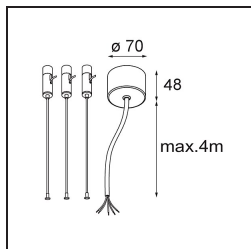

**TM30 & CRI diagram**

**Light distribution & beam diagram**

**Accessorio Ottico**

- 13289200** Diffuser Flat Moon 650 Prismatic
- 13289300** Diffuser Flat Moon 650 Ice Prismatic

**Accessori Installazione**

- 13309132** Cover Plate Flat Moon 650 Black Structure
- 13309109** Cover Plate Flat Moon 650 White Structure

- 11061932** Power Feed and Suspension Kit 4000 Round 5P Flat Moon (3) Straight Black Structure
- 11061909** Power Feed and Suspension Kit 4000 Round 5P Flat Moon (3) Straight White Structure