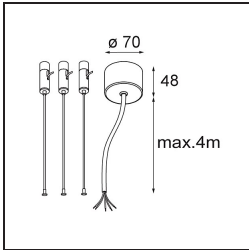

Date
Customer
Project
Type

*Flat Moon Suspended 650 1x LED 2700K DALI/Push-Dim DI White Structure*

**Specifications**

Material	13304309
Light Source Type	LED
LED Type	FLAT MOON LED
LED technology	LED PCB
CRI	Min. 90
Colour Temperature	2700K
Lifetime	L80B20 @50,000 Hours
Lamp Included	Yes
Number of Light Sources	1
CIE flux code	47 78 95 100 80
Binning (SDCM)	3
Light Direction	Down
Input Voltage	230V
Luminaire power (W)	70.0
Electrical Class	I
IP Rating	20
Glow wire rating (°C)	650
Dimming Protocol	DALI, Push-Dim
DALI Standard	DALI version-1
Indoor/Outdoor	Indoor
Application	Ceiling
Mounting	Suspended
Adjustability	Not Applicable
Distance to Lighted Object (m)	0,1
Primary Colour & Primary Finish	White, Structure
Gross weight (g)	11700.0
Luminous flux per lamp (lm)	6430
Efficacy (lm/W)	91
Glare rating	24
Remark	<ul style="list-style-type: none"> <li>• Suspension kit not included</li> <li>• Suspension kit not included</li> <li>• This is not a complete product. Suspension kit required.</li> </ul>

**TM30 & CRI diagram**

**Light distribution & beam diagram**

**Optical Accessories**

- 13289200** Diffuser Flat Moon 650 Prismatic
- 13289300** Diffuser Flat Moon 650 Ice Prismatic

**Installation Accessories**

- 13309132** Cover Plate Flat Moon 650 Black Structure
- 13309109** Cover Plate Flat Moon 650 White Structure

- 11061932** Power Feed and Suspension Kit 4000 Round 5P Flat Moon (3) Straight Black Structure
- 11061909** Power Feed and Suspension Kit 4000 Round 5P Flat Moon (3) Straight White Structure

- 11061809** Power Feed and Suspension Kit 4000 Round 3P Flat Moon (3) Straight White Structure
- 11061832** Power Feed and Suspension Kit 4000 Round 3P Flat Moon (3) Straight Black Structure

- 11066109** Power Feed and Suspension Kit Round 5P Flat Moon (3) Triangle (Incl. Power Feed Cable & Suspension Cable 4000) White Structure
- 11066132** Power Feed and Suspension Kit Round 5P Flat Moon (3) Triangle (Incl. Power Feed Cable & Suspension Cable 4000) Black Structure