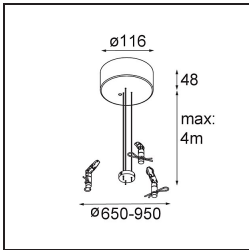

- **11066109** Power Feed and Suspension Kit Round 5P Flat Moon (3) Triangle (Incl. Power Feed Cable & Suspension Cable 4000) White Structure
- **11066132** Power Feed and Suspension Kit Round 5P Flat Moon (3) Triangle (Incl. Power Feed Cable & Suspension Cable 4000) Black Structure

Choose a required accessory