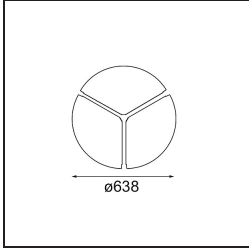

Date
Customer
Project
Type

*Flat Moon Suspended 650 1x LED 2700K DALI/Push-Dim DI White Structure*

**Specifications**

Material	13304309
Light Source Type	LED
LED Type	FLAT MOON LED
LED technology	LED PCB
CRI	Min. 90
Colour Temperature	2700K
Lifetime	L80B20 @50,000 Hours
Lamp Included	Yes
Number of Light Sources	1
CIE flux code	47 78 95 100 80
Binning (SDCM)	3
Light Direction	Down
Input Voltage	230V
Luminaire power (W)	70.0
Electrical Class	I
IP Rating	20
Glow wire rating (°C)	650
Dimming Protocol	DALI, Push-Dim
DALI Standard	DALI version-1
Indoor/Outdoor	Indoor
Application	Ceiling
Mounting	Suspended
Adjustability	Not Applicable
Distance to Lighted Object (m)	0,1
Primary Colour & Primary Finish	White, Structure
Gross weight (g)	11700.0
Luminous flux per lamp (lm)	6430
Efficacy (lm/W)	91
Glare rating	24
Remark	<ul style="list-style-type: none"> <li>• Suspension kit not included</li> <li>• Suspension kit not included</li> <li>• This is not a complete product. Suspension kit required.</li> </ul>

**TM30 & CRI diagram**

**Light distribution & beam diagram**

**Optical Accessories**

- 13289200** Diffuser Flat Moon 650 Prismatic
- 13289300** Diffuser Flat Moon 650 Ice Prismatic

**Installation Accessories**