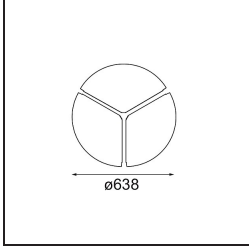

Date
Customer
Project
Type

*Flat Moon Suspended 650 1x LED 2700K DALI/Push-Dim DI White Structure*

**Specifications**

Material	13304309
Light Source Type	LED
LED Type	FLAT MOON LED
LED technology	LED PCB
CRI	Min. 90
Colour Temperature	2700K
Lifetime	L80B20 @50,000 Hours
Lamp Included	Yes
Number of Light Sources	1
CIE flux code	47 78 95 100 80
Binning (SDCM)	3
Light Direction	Down
Input Voltage	230V
Luminaire power (W)	70.0
Electrical Class	I
IP Rating	20
Glow wire rating (°C)	650
Dimming Protocol	DALI, Push-Dim
DALI Standard	DALI version-1
Indoor/Outdoor	Indoor
Application	Ceiling
Mounting	Suspended
Adjustability	Not Applicable
Distance to Lighted Object (m)	0,1
Primary Colour & Primary Finish	White, Structure
Gross weight (g)	11700.0
Luminous flux per lamp (lm)	6430
Efficacy (lm/W)	91
Glare rating	24
Remark	<ul style="list-style-type: none"> <li>• Suspension kit not included</li> <li>• Suspension kit not included</li> <li>• This is not a complete product. Suspension kit required.</li> </ul>

**TM30 & CRI diagram**

**Light distribution & beam diagram**

**Optical Accessories**

- 13289200** Diffuser Flat Moon 650 Prismatic
- 13289300** Diffuser Flat Moon 650 Ice Prismatic

**Installation Accessories**