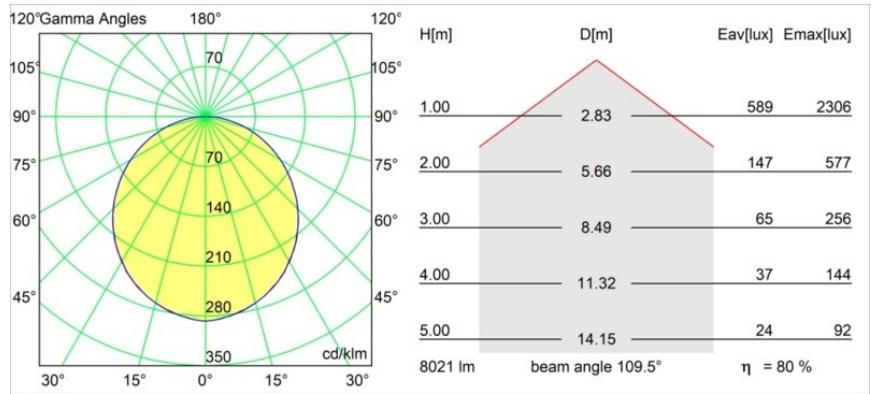

Light distribution & beam diagram