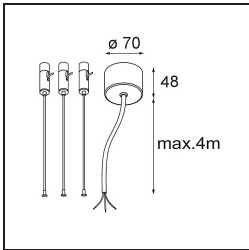

Date
Customer
Project
Type

*Flat Moon Suspended 650 1x LED 2700K DALI/Push-Dim DI White Structure*

**Specifications**

Material	13304309
Light Source Type	LED
LED Type	FLAT MOON LED
LED technology	LED PCB
CRI	Min. 90
Colour Temperature	2700K
Lifetime	L80B20 @50,000 Hours
Lamp Included	Yes
Number of Light Sources	1
CIE flux code	47 78 95 100 80
Binning (SDCM)	3
Light Direction	Down
Input Voltage	230V
Luminaire power (W)	70.0
Electrical Class	I
IP Rating	20
Glow wire rating (°C)	650
Dimming Protocol	DALI, Push-Dim
DALI Standard	DALI version-1
Indoor/Outdoor	Indoor
Application	Ceiling
Mounting	Suspended
Adjustability	Not Applicable
Distance to Lighted Object (m)	0,1
Primary Colour & Primary Finish	White, Structure
Gross weight (g)	11700.0
Luminous flux per lamp (lm)	6430
Efficacy (lm/W)	91
Glare rating	24
Remark	<ul style="list-style-type: none"> <li>• Suspension kit not included</li> <li>• Suspension kit not included</li> <li>• This is not a complete product. Suspension kit required.</li> </ul>

**TM30 & CRI diagram**

**Light distribution & beam diagram**

**Optical Accessories**

- 13289200** Diffuser Flat Moon 650 Prismatic
- 13289300** Diffuser Flat Moon 650 Ice Prismatic

**Installation Accessories**

- 13309132** Cover Plate Flat Moon 650 Black Structure
- 13309109** Cover Plate Flat Moon 650 White Structure

- 11061932** Power Feed and Suspension Kit 4000 Round 5P Flat Moon (3) Straight Black Structure
- 11061909** Power Feed and Suspension Kit 4000 Round 5P Flat Moon (3) Straight White Structure

- 11061809** Power Feed and Suspension Kit 4000 Round 3P Flat Moon (3) Straight White Structure
- 11061832** Power Feed and Suspension Kit 4000 Round 3P Flat Moon (3) Straight Black Structure

- 11066109** Power Feed and Suspension Kit Round 5P Flat Moon (3) Triangle (Incl. Power Feed Cable & Suspension Cable 4000) White Structure
- 11066132** Power Feed and Suspension Kit Round 5P Flat Moon (3) Triangle (Incl. Power Feed Cable & Suspension Cable 4000) Black Structure