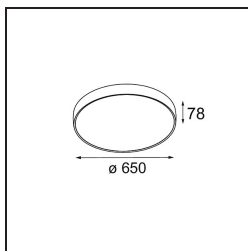

Date
Customer
Project
Type

*Flat Moon Suspended 650 1x LED 2700K DALI/Push-Dim DI White Structure*

**Specifications**

Material	13304309
Light Source Type	LED
LED Type	FLAT MOON LED
LED technology	LED PCB
CRI	Min. 90
Colour Temperature	2700K
Lifetime	L80B20 @50,000 Hours
Lamp Included	Yes
Number of Light Sources	1
CIE flux code	47 78 95 100 80
Binning (SDCM)	3
Light Direction	Down
Input Voltage	230V
Luminaire power (W)	70.0
Electrical Class	I
IP Rating	20
Glow wire rating (°C)	650
Dimming Protocol	DALI, Push-Dim
DALI Standard	DALI version-1
Indoor/Outdoor	Indoor
Application	Ceiling
Mounting	Suspended
Adjustability	Not Applicable
Distance to Lighted Object (m)	0,1
Primary Colour & Primary Finish	White, Structure
Gross weight (g)	11700.0
Luminous flux per lamp (lm)	6430
Efficacy (lm/W)	91
Glare rating	24
Remark	<ul style="list-style-type: none"> <li>• Suspension kit not included</li> <li>• Suspension kit not included</li> <li>• This is not a complete product. Suspension kit required.</li> </ul>