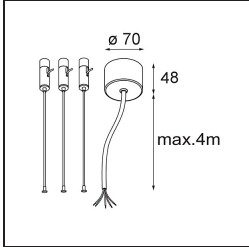

Date
Customer
Project
Type

Flat Moon Suspended Up/Down 450 2x LED 3000K DALI DI Black Structure

Specifications

Material	13301032
Light Source Type	LED
LED Type	FLAT MOON LED
LED technology	LED PCB
CRI	Min. 90
Colour Temperature	3000K
Lifetime	L80B20 @50,000 Hours
Lamp Included	Yes
Number of Light Sources	2
Binning (SDCM)	3
Light Direction	Up/Down
Input Voltage	230V
Luminaire power (W)	45.4
Electrical Class	I
IP Rating	20
Glow wire rating (°C)	650
Dimming Protocol	DALI
DALI Standard	DALI-2
Indoor/Outdoor	Indoor
Application	Ceiling
Mounting	Suspended
Adjustability	Not Applicable
Distance to Lighted Object (m)	0,1
Primary Colour & Primary Finish	Black, Structure
Gross weight (g)	5790.0
Luminous flux per lamp (lm)	3165
Efficacy (lm/W)	69
Glare rating	20
Remark	<ul style="list-style-type: none"> • Suspension kit not included • Suspension kit not included • This is not a complete product. Suspension kit required.

TM30 & CRI diagram

Light distribution & beam diagram

Optical Accessories

- 13289000** Diffuser Flat Moon 450 Prismatic
- 13289100** Diffuser Flat Moon 450 Ice Prismatic

Installation Accessories

- 11061909** Power Feed and Suspension Kit 4000 Round 5P Flat Moon (3) Straight White Structure
- 11061932** Power Feed and Suspension Kit 4000 Round 5P Flat Moon (3) Straight Black Structure

- 11061809** Power Feed and Suspension Kit 4000 Round 3P Flat Moon (3) Straight White Structure
- 11061832** Power Feed and Suspension Kit 4000 Round 3P Flat Moon (3) Straight Black Structure

- 11062409** Power Feed and Suspension Kit Round 9P Flat Moon (3) Straight (Incl. Power Feed Cable & Suspension Cable 4000) White Structure
- 11062432** Power Feed and Suspension Kit Round 9P Flat Moon (3) Straight (Incl. Power Feed Cable & Suspension Cable 4000) Black Structure