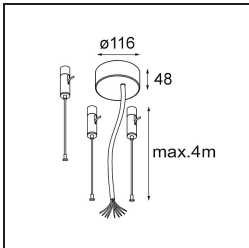

Date
Customer
Project
Type

Flat Moon Suspended Up/Down 450 2x LED 3000K DALI DI Black Structure

Specifications

Material	13301032
Light Source Type	LED
LED Type	FLAT MOON LED
LED technology	LED PCB
CRI	Min. 90
Colour Temperature	3000K
Lifetime	L80B20 @50,000 Hours
Lamp Included	Yes
Number of Light Sources	2
Binning (SDCM)	3
Light Direction	Up/Down
Input Voltage	230V
Luminaire power (W)	45.4
Electrical Class	I
IP Rating	20
Glow wire rating (°C)	650
Dimming Protocol	DALI
DALI Standard	DALI-2
Indoor/Outdoor	Indoor
Application	Ceiling
Mounting	Suspended
Adjustability	Not Applicable
Distance to Lighted Object (m)	0,1
Primary Colour & Primary Finish	Black, Structure
Gross weight (g)	5790.0
Luminous flux per lamp (lm)	3165
Efficacy (lm/W)	69
Glare rating	20
Remark	<ul style="list-style-type: none"> • Suspension kit not included • Suspension kit not included • This is not a complete product. Suspension kit required.

TM30 & CRI diagram

Light distribution & beam diagram

Optical Accessories

- 13289000** Diffuser Flat Moon 450 Prismatic
- 13289100** Diffuser Flat Moon 450 Ice Prismatic

Installation Accessories

- 11061909** Power Feed and Suspension Kit 4000 Round 5P Flat Moon (3) Straight White Structure
- 11061932** Power Feed and Suspension Kit 4000 Round 5P Flat Moon (3) Straight Black Structure

- 11061809** Power Feed and Suspension Kit 4000 Round 3P Flat Moon (3) Straight White Structure
- 11061832** Power Feed and Suspension Kit 4000 Round 3P Flat Moon (3) Straight Black Structure

- 11062409** Power Feed and Suspension Kit Round 9P Flat Moon (3) Straight (Incl. Power Feed Cable & Suspension Cable 4000) White Structure
- 11062432** Power Feed and Suspension Kit Round 9P Flat Moon (3) Straight (Incl. Power Feed Cable & Suspension Cable 4000) Black Structure