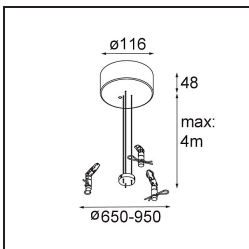

Date
Customer
Project
Type

Flat Moon Suspended Up/Down 450 2x LED 3000K DALI DI Black Structure

Specifications

Material	13301032
Light Source Type	LED
LED Type	FLAT MOON LED
LED technology	LED PCB
CRI	Min. 90
Colour Temperature	3000K
Lifetime	L80B20 @50,000 Hours
Lamp Included	Yes
Number of Light Sources	2
Binning (SDCM)	3
Light Direction	Up/Down
Input Voltage	230V
Luminaire power (W)	45.4
Electrical Class	I
IP Rating	20
Glow wire rating (°C)	650
Dimming Protocol	DALI
DALI Standard	DALI-2
Indoor/Outdoor	Indoor
Application	Ceiling
Mounting	Suspended
Adjustability	Not Applicable
Distance to Lighted Object (m)	0,1
Primary Colour & Primary Finish	Black, Structure
Gross weight (g)	5790.0
Luminous flux per lamp (lm)	3165
Efficacy (lm/W)	69
Glare rating	20
Remark	<ul style="list-style-type: none"> • Suspension kit not included • Suspension kit not included • This is not a complete product. Suspension kit required.

TM30 & CRI diagram

Light distribution & beam diagram

Optical Accessories

- 13289000** Diffuser Flat Moon 450 Prismatic
- 13289100** Diffuser Flat Moon 450 Ice Prismatic

Installation Accessories

- 11061909** Power Feed and Suspension Kit 4000 Round 5P Flat Moon (3) Straight White Structure
- 11061932** Power Feed and Suspension Kit 4000 Round 5P Flat Moon (3) Straight Black Structure

- 11061809** Power Feed and Suspension Kit 4000 Round 3P Flat Moon (3) Straight White Structure
- 11061832** Power Feed and Suspension Kit 4000 Round 3P Flat Moon (3) Straight Black Structure

- 11062409** Power Feed and Suspension Kit Round 9P Flat Moon (3) Straight (Incl. Power Feed Cable & Suspension Cable 4000) White Structure
- 11062432** Power Feed and Suspension Kit Round 9P Flat Moon (3) Straight (Incl. Power Feed Cable & Suspension Cable 4000) Black Structure