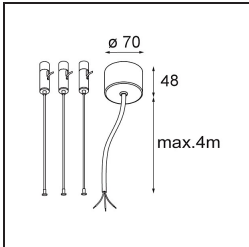

Date
Customer
Project
Type

Flat Moon Suspended Up/Down 450 2x LED 3000K DALI DI Black Structure

Specifications

Material	13301032
Light Source Type	LED
LED Type	FLAT MOON LED
LED technology	LED PCB
CRI	Min. 90
Colour Temperature	3000K
Lifetime	L80B20 @50,000 Hours
Lamp Included	Yes
Number of Light Sources	2
Binning (SDCM)	3
Light Direction	Up/Down
Input Voltage	230V
Luminaire power (W)	45.4
Electrical Class	I
IP Rating	20
Glow wire rating (°C)	650
Dimming Protocol	DALI
DALI Standard	DALI-2
Indoor/Outdoor	Indoor
Application	Ceiling
Mounting	Suspended
Adjustability	Not Applicable
Distance to Lighted Object (m)	0,1
Primary Colour & Primary Finish	Black, Structure
Gross weight (g)	5790.0
Luminous flux per lamp (lm)	3165
Efficacy (lm/W)	69
Glare rating	20
Remark	<ul style="list-style-type: none"> • Suspension kit not included • Suspension kit not included • This is not a complete product. Suspension kit required.

TM30 & CRI diagram

Light distribution & beam diagram

Optical Accessories

- 13289000** Diffuser Flat Moon 450 Prismatic
- 13289100** Diffuser Flat Moon 450 Ice Prismatic

Installation Accessories

- 11061909** Power Feed and Suspension Kit 4000 Round 5P Flat Moon (3) Straight White Structure
- 11061932** Power Feed and Suspension Kit 4000 Round 5P Flat Moon (3) Straight Black Structure

- 11061809** Power Feed and Suspension Kit 4000 Round 3P Flat Moon (3) Straight White Structure
- 11061832** Power Feed and Suspension Kit 4000 Round 3P Flat Moon (3) Straight Black Structure

- 11062409** Power Feed and Suspension Kit Round 9P Flat Moon (3) Straight (Incl. Power Feed Cable & Suspension Cable 4000) White Structure
- 11062432** Power Feed and Suspension Kit Round 9P Flat Moon (3) Straight (Incl. Power Feed Cable & Suspension Cable 4000) Black Structure