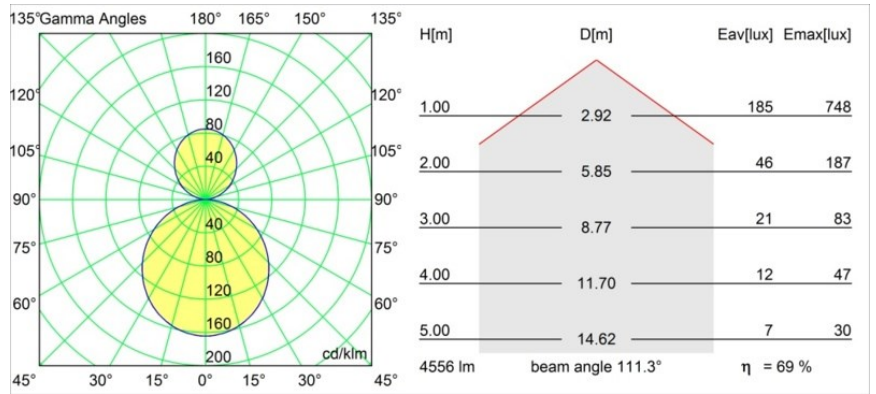

Light distribution & beam diagram