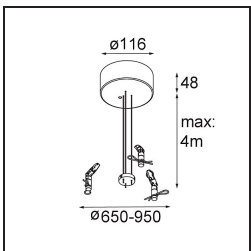

11066109 Power Feed and Suspension Kit Round 5P Flat Moon (3) Triangle (Incl. Power Feed Cable & Suspension Cable 4000) White Structure

11066132 Power Feed and Suspension Kit Round 5P Flat Moon (3) Triangle (Incl. Power Feed Cable & Suspension Cable 4000) Black Structure