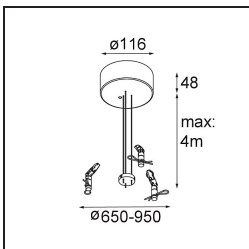

11066109 Power Feed and Suspension Kit Round 5P Flat Moon (3) Triangle (Incl. Power Feed Cable & Suspension Cable 4000) White Structure

11066132 Power Feed and Suspension Kit Round 5P Flat Moon (3) Triangle (Incl. Power Feed Cable & Suspension Cable 4000) Black Structure