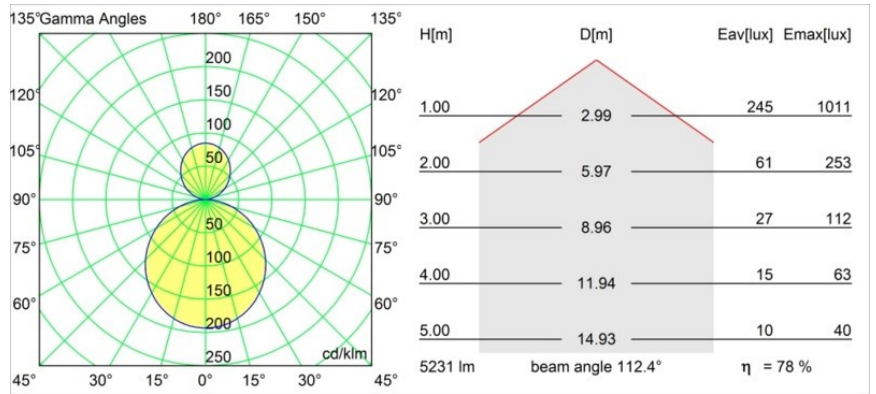

Light distribution & beam diagram