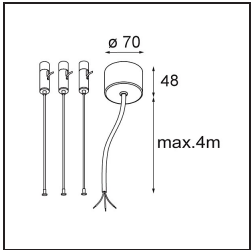

Date
Customer
Project
Type

Flat Moon Suspended Up/Down 450 2x LED 4000K DALI DI White Structure

Specifications

Material	13301109
Light Source Type	LED
LED Type	FLAT MOON LED
LED technology	LED PCB
CRI	Min. 90
Colour Temperature	4000K
Lifetime	L80B20 @50,000 Hours
Lamp Included	Yes
Number of Light Sources	2
Binning (SDCM)	3
Light Direction	Up/Down
Input Voltage	230V
Luminaire power (W)	45.4
Electrical Class	I
IP Rating	20
Glow wire rating (°C)	650
Dimming Protocol	DALI
DALI Standard	DALI-2
Indoor/Outdoor	Indoor
Application	Ceiling
Mounting	Suspended
Adjustability	Not Applicable
Distance to Lighted Object (m)	0,1
Primary Colour & Primary Finish	White, Structure
Gross weight (g)	5790.0
Luminous flux per lamp (lm)	4102
Efficacy (lm/W)	90
Glare rating	21
Remark	<ul style="list-style-type: none"> • Suspension kit not included • Suspension kit not included • This is not a complete product. Suspension kit required.

TM30 & CRI diagram

Light distribution & beam diagram

Optical Accessories

- 13289000** Diffuser Flat Moon 450 Prismatic
- 13289100** Diffuser Flat Moon 450 Ice Prismatic

Installation Accessories

- 11061909** Power Feed and Suspension Kit 4000 Round 5P Flat Moon (3) Straight White Structure
- 11061932** Power Feed and Suspension Kit 4000 Round 5P Flat Moon (3) Straight Black Structure

- 11061809** Power Feed and Suspension Kit 4000 Round 3P Flat Moon (3) Straight White Structure
- 11061832** Power Feed and Suspension Kit 4000 Round 3P Flat Moon (3) Straight Black Structure

- 11062409** Power Feed and Suspension Kit Round 9P Flat Moon (3) Straight (Incl. Power Feed Cable & Suspension Cable 4000) White Structure
- 11062432** Power Feed and Suspension Kit Round 9P Flat Moon (3) Straight (Incl. Power Feed Cable & Suspension Cable 4000) Black Structure