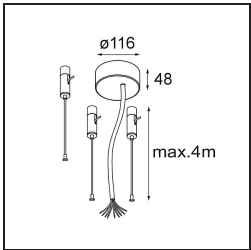

Date
Customer
Project
Type

Flat Moon Suspended Up/Down 450 2x LED 4000K DALI DI White Structure

Specifications

Material	13301109
Light Source Type	LED
LED Type	FLAT MOON LED
LED technology	LED PCB
CRI	Min. 90
Colour Temperature	4000K
Lifetime	L80B20 @50,000 Hours
Lamp Included	Yes
Number of Light Sources	2
Binning (SDCM)	3
Light Direction	Up/Down
Input Voltage	230V
Luminaire power (W)	45.4
Electrical Class	I
IP Rating	20
Glow wire rating (°C)	650
Dimming Protocol	DALI
DALI Standard	DALI-2
Indoor/Outdoor	Indoor
Application	Ceiling
Mounting	Suspended
Adjustability	Not Applicable
Distance to Lighted Object (m)	0,1
Primary Colour & Primary Finish	White, Structure
Gross weight (g)	5790.0
Luminous flux per lamp (lm)	4102
Efficacy (lm/W)	90
Glare rating	21
Remark	<ul style="list-style-type: none"> • Suspension kit not included • Suspension kit not included • This is not a complete product. Suspension kit required.

TM30 & CRI diagram

Light distribution & beam diagram

Optical Accessories

- 13289000** Diffuser Flat Moon 450 Prismatic
- 13289100** Diffuser Flat Moon 450 Ice Prismatic

Installation Accessories

- 11061909** Power Feed and Suspension Kit 4000 Round 5P Flat Moon (3) Straight White Structure
- 11061932** Power Feed and Suspension Kit 4000 Round 5P Flat Moon (3) Straight Black Structure

- 11061809** Power Feed and Suspension Kit 4000 Round 3P Flat Moon (3) Straight White Structure
- 11061832** Power Feed and Suspension Kit 4000 Round 3P Flat Moon (3) Straight Black Structure

- 11062409** Power Feed and Suspension Kit Round 9P Flat Moon (3) Straight (Incl. Power Feed Cable & Suspension Cable 4000) White Structure
- 11062432** Power Feed and Suspension Kit Round 9P Flat Moon (3) Straight (Incl. Power Feed Cable & Suspension Cable 4000) Black Structure