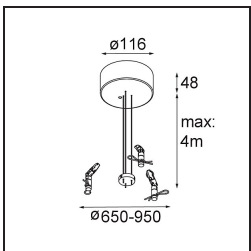

Date
Customer
Project
Type

Flat Moon Suspended Up/Down 450 2x LED 4000K DALI DI White Structure

Specifications

Material	13301109
Light Source Type	LED
LED Type	FLAT MOON LED
LED technology	LED PCB
CRI	Min. 90
Colour Temperature	4000K
Lifetime	L80B20 @50,000 Hours
Lamp Included	Yes
Number of Light Sources	2
Binning (SDCM)	3
Light Direction	Up/Down
Input Voltage	230V
Luminaire power (W)	45.4
Electrical Class	I
IP Rating	20
Glow wire rating (°C)	650
Dimming Protocol	DALI
DALI Standard	DALI-2
Indoor/Outdoor	Indoor
Application	Ceiling
Mounting	Suspended
Adjustability	Not Applicable
Distance to Lighted Object (m)	0,1
Primary Colour & Primary Finish	White, Structure
Gross weight (g)	5790.0
Luminous flux per lamp (lm)	4102
Efficacy (lm/W)	90
Glare rating	21
Remark	<ul style="list-style-type: none"> • Suspension kit not included • Suspension kit not included • This is not a complete product. Suspension kit required.

TM30 & CRI diagram

Light distribution & beam diagram

Optical Accessories

- 13289000** Diffuser Flat Moon 450 Prismatic
- 13289100** Diffuser Flat Moon 450 Ice Prismatic

Installation Accessories

- 11061909** Power Feed and Suspension Kit 4000 Round 5P Flat Moon (3) Straight White Structure
- 11061932** Power Feed and Suspension Kit 4000 Round 5P Flat Moon (3) Straight Black Structure

- 11061809** Power Feed and Suspension Kit 4000 Round 3P Flat Moon (3) Straight White Structure
- 11061832** Power Feed and Suspension Kit 4000 Round 3P Flat Moon (3) Straight Black Structure

- 11062409** Power Feed and Suspension Kit Round 9P Flat Moon (3) Straight (Incl. Power Feed Cable & Suspension Cable 4000) White Structure
- 11062432** Power Feed and Suspension Kit Round 9P Flat Moon (3) Straight (Incl. Power Feed Cable & Suspension Cable 4000) Black Structure