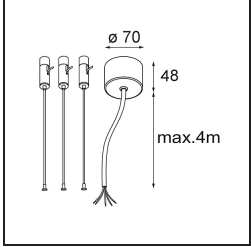

Date
Customer
Project
Type

Flat Moon Suspended Up/Down 450 2x LED 4000K DALI DI White Structure

Specifications

Material	13301109
Light Source Type	LED
LED Type	FLAT MOON LED
LED technology	LED PCB
CRI	Min. 90
Colour Temperature	4000K
Lifetime	L80B20 @50,000 Hours
Lamp Included	Yes
Number of Light Sources	2
Binning (SDCM)	3
Light Direction	Up/Down
Input Voltage	230V
Luminaire power (W)	45.4
Electrical Class	I
IP Rating	20
Glow wire rating (°C)	650
Dimming Protocol	DALI
DALI Standard	DALI-2
Indoor/Outdoor	Indoor
Application	Ceiling
Mounting	Suspended
Adjustability	Not Applicable
Distance to Lighted Object (m)	0,1
Primary Colour & Primary Finish	White, Structure
Gross weight (g)	5790.0
Luminous flux per lamp (lm)	4102
Efficacy (lm/W)	90
Glare rating	21
Remark	<ul style="list-style-type: none"> • Suspension kit not included • Suspension kit not included • This is not a complete product. Suspension kit required.

TM30 & CRI diagram

Light distribution & beam diagram

Optical Accessories

- 13289000** Diffuser Flat Moon 450 Prismatic
- 13289100** Diffuser Flat Moon 450 Ice Prismatic

Installation Accessories

- 11061909** Power Feed and Suspension Kit 4000 Round 5P Flat Moon (3) Straight White Structure
- 11061932** Power Feed and Suspension Kit 4000 Round 5P Flat Moon (3) Straight Black Structure

- 11061809** Power Feed and Suspension Kit 4000 Round 3P Flat Moon (3) Straight White Structure
- 11061832** Power Feed and Suspension Kit 4000 Round 3P Flat Moon (3) Straight Black Structure

- 11062409** Power Feed and Suspension Kit Round 9P Flat Moon (3) Straight (Incl. Power Feed Cable & Suspension Cable 4000) White Structure
- 11062432** Power Feed and Suspension Kit Round 9P Flat Moon (3) Straight (Incl. Power Feed Cable & Suspension Cable 4000) Black Structure