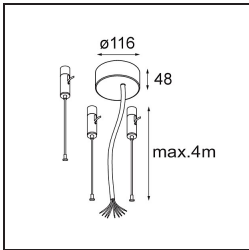

Date
Customer
Project
Type

Flat Moon Suspended Up/Down 450 2x LED 2700K DALI DI Black Structure

Specifications

Material	13300932
Light Source Type	LED
LED Type	FLAT MOON LED
LED technology	LED PCB
CRI	Min. 90
Colour Temperature	2700K
Lifetime	L80B20 @50,000 Hours
Lamp Included	Yes
Number of Light Sources	2
Binning (SDCM)	3
Light Direction	Up/Down
Input Voltage	230V
Luminaire power (W)	45.4
Electrical Class	I
IP Rating	20
Glow wire rating (°C)	650
Dimming Protocol	DALI
DALI Standard	DALI-2
Indoor/Outdoor	Indoor
Application	Ceiling
Mounting	Suspended
Adjustability	Not Applicable
Distance to Lighted Object (m)	0,1
Primary Colour & Primary Finish	Black, Structure
Gross weight (g)	5790.0
Luminous flux per lamp (lm)	3295
Efficacy (lm/W)	72
Glare rating	20
Remark	<ul style="list-style-type: none"> • Suspension kit not included • Suspension kit not included • This is not a complete product. Suspension kit required.

TM30 & CRI diagram

Light distribution & beam diagram

Optical Accessories

- 13289000** Diffuser Flat Moon 450 Prismatic
- 13289100** Diffuser Flat Moon 450 Ice Prismatic

Installation Accessories

- 11061909** Power Feed and Suspension Kit 4000 Round 5P Flat Moon (3) Straight White Structure
- 11061932** Power Feed and Suspension Kit 4000 Round 5P Flat Moon (3) Straight Black Structure

- 11061809** Power Feed and Suspension Kit 4000 Round 3P Flat Moon (3) Straight White Structure
- 11061832** Power Feed and Suspension Kit 4000 Round 3P Flat Moon (3) Straight Black Structure

- 11062409** Power Feed and Suspension Kit Round 9P Flat Moon (3) Straight (Incl. Power Feed Cable & Suspension Cable 4000) White Structure
- 11062432** Power Feed and Suspension Kit Round 9P Flat Moon (3) Straight (Incl. Power Feed Cable & Suspension Cable 4000) Black Structure