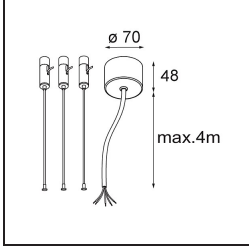

Date
Customer
Project
Type

Flat Moon Suspended Up/Down 450 2x LED 2700K DALI DI Black Structure

Specifications

Material	13300932
Light Source Type	LED
LED Type	FLAT MOON LED
LED technology	LED PCB
CRI	Min. 90
Colour Temperature	2700K
Lifetime	L80B20 @50,000 Hours
Lamp Included	Yes
Number of Light Sources	2
Binning (SDCM)	3
Light Direction	Up/Down
Input Voltage	230V
Luminaire power (W)	45.4
Electrical Class	I
IP Rating	20
Glow wire rating (°C)	650
Dimming Protocol	DALI
DALI Standard	DALI-2
Indoor/Outdoor	Indoor
Application	Ceiling
Mounting	Suspended
Adjustability	Not Applicable
Distance to Lighted Object (m)	0,1
Primary Colour & Primary Finish	Black, Structure
Gross weight (g)	5790.0
Luminous flux per lamp (lm)	3295
Efficacy (lm/W)	72
Glare rating	20
Remark	<ul style="list-style-type: none"> • Suspension kit not included • Suspension kit not included • This is not a complete product. Suspension kit required.

TM30 & CRI diagram

Light distribution & beam diagram

Optical Accessories

- 13289000** Diffuser Flat Moon 450 Prismatic
- 13289100** Diffuser Flat Moon 450 Ice Prismatic

Installation Accessories

- 11061909** Power Feed and Suspension Kit 4000 Round 5P Flat Moon (3) Straight White Structure
- 11061932** Power Feed and Suspension Kit 4000 Round 5P Flat Moon (3) Straight Black Structure

- 11061809** Power Feed and Suspension Kit 4000 Round 3P Flat Moon (3) Straight White Structure
- 11061832** Power Feed and Suspension Kit 4000 Round 3P Flat Moon (3) Straight Black Structure

- 11062409** Power Feed and Suspension Kit Round 9P Flat Moon (3) Straight (Incl. Power Feed Cable & Suspension Cable 4000) White Structure
- 11062432** Power Feed and Suspension Kit Round 9P Flat Moon (3) Straight (Incl. Power Feed Cable & Suspension Cable 4000) Black Structure