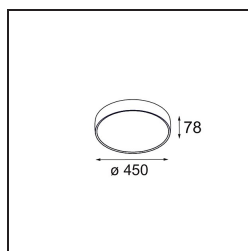

Date
Customer
Project
Type

Flat Moon Suspended Up/Down 450 2x LED 2700K DALI DI Black Structure

Specifications

Material	13300932
Light Source Type	LED
LED Type	FLAT MOON LED
LED technology	LED PCB
CRI	Min. 90
Colour Temperature	2700K
Lifetime	L80B20 @50,000 Hours
Lamp Included	Yes
Number of Light Sources	2
Binning (SDCM)	3
Light Direction	Up/Down
Input Voltage	230V
Luminaire power (W)	45.4
Electrical Class	I
IP Rating	20
Glow wire rating (°C)	650
Dimming Protocol	DALI
DALI Standard	DALI-2
Indoor/Outdoor	Indoor
Application	Ceiling
Mounting	Suspended
Adjustability	Not Applicable
Distance to Lighted Object (m)	0,1
Primary Colour & Primary Finish	Black, Structure
Gross weight (g)	5790.0
Luminous flux per lamp (lm)	3295
Efficacy (lm/W)	72
Glare rating	20
Remark	<ul style="list-style-type: none"> • Suspension kit not included • Suspension kit not included • This is not a complete product. Suspension kit required.