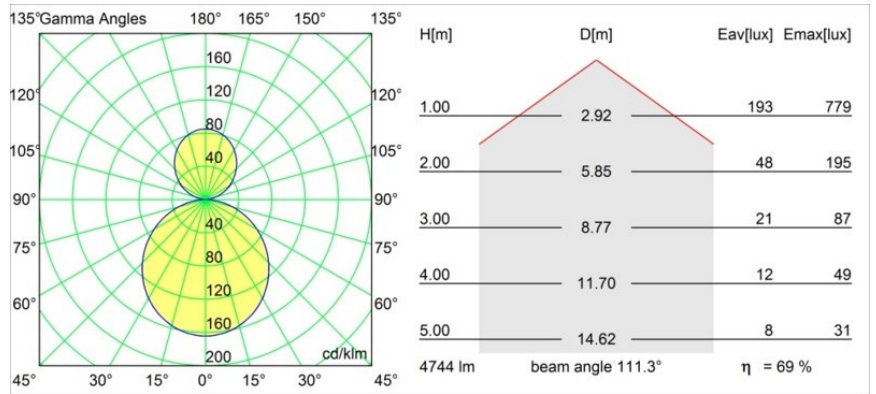

Light distribution & beam diagram