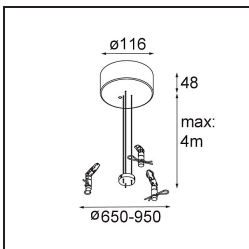

Date
Customer
Project
Type

Flat Moon Suspended Up/Down 450 2x LED 2700K DALI DI Black Structure

Specifications

Material	13300932
Light Source Type	LED
LED Type	FLAT MOON LED
LED technology	LED PCB
CRI	Min. 90
Colour Temperature	2700K
Lifetime	L80B20 @50,000 Hours
Lamp Included	Yes
Number of Light Sources	2
Binning (SDCM)	3
Light Direction	Up/Down
Input Voltage	230V
Luminaire power (W)	45.4
Electrical Class	I
IP Rating	20
Glow wire rating (°C)	650
Dimming Protocol	DALI
DALI Standard	DALI-2
Indoor/Outdoor	Indoor
Application	Ceiling
Mounting	Suspended
Adjustability	Not Applicable
Distance to Lighted Object (m)	0,1
Primary Colour & Primary Finish	Black, Structure
Gross weight (g)	5790.0
Luminous flux per lamp (lm)	3295
Efficacy (lm/W)	72
Glare rating	20
Remark	<ul style="list-style-type: none"> • Suspension kit not included • Suspension kit not included • This is not a complete product. Suspension kit required.

TM30 & CRI diagram

Light distribution & beam diagram

Optical Accessories

- 13289000** Diffuser Flat Moon 450 Prismatic
- 13289100** Diffuser Flat Moon 450 Ice Prismatic

Installation Accessories

- 11061909** Power Feed and Suspension Kit 4000 Round 5P Flat Moon (3) Straight White Structure
- 11061932** Power Feed and Suspension Kit 4000 Round 5P Flat Moon (3) Straight Black Structure

- 11061809** Power Feed and Suspension Kit 4000 Round 3P Flat Moon (3) Straight White Structure
- 11061832** Power Feed and Suspension Kit 4000 Round 3P Flat Moon (3) Straight Black Structure

- 11062409** Power Feed and Suspension Kit Round 9P Flat Moon (3) Straight (Incl. Power Feed Cable & Suspension Cable 4000) White Structure
- 11062432** Power Feed and Suspension Kit Round 9P Flat Moon (3) Straight (Incl. Power Feed Cable & Suspension Cable 4000) Black Structure