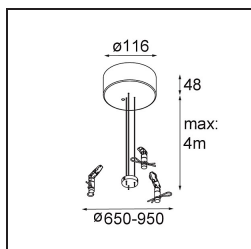

11061932 Power Feed and Suspension Kit 4000 Round 5P Flat Moon (3) Straight Black Structure

11061809 Power Feed and Suspension Kit 4000 Round 3P Flat Moon (3) Straight White Structure

11061832 Power Feed and Suspension Kit 4000 Round 3P Flat Moon (3) Straight Black Structure

11062409 Power Feed and Suspension Kit Round 9P Flat Moon (3) Straight (Incl. Power Feed Cable & Suspension Cable 4000) White Structure

11062432 Power Feed and Suspension Kit Round 9P Flat Moon (3) Straight (Incl. Power Feed Cable & Suspension Cable 4000) Black Structure