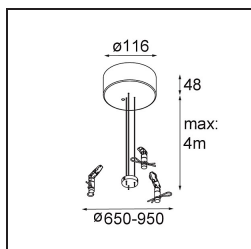

11066109 Power Feed and Suspension Kit Round 5P Flat Moon (3) Triangle (Incl. Power Feed Cable & Suspension Cable 4000) White Structure

11066132 Power Feed and Suspension Kit Round 5P Flat Moon (3) Triangle (Incl. Power Feed Cable & Suspension Cable 4000) Black Structure