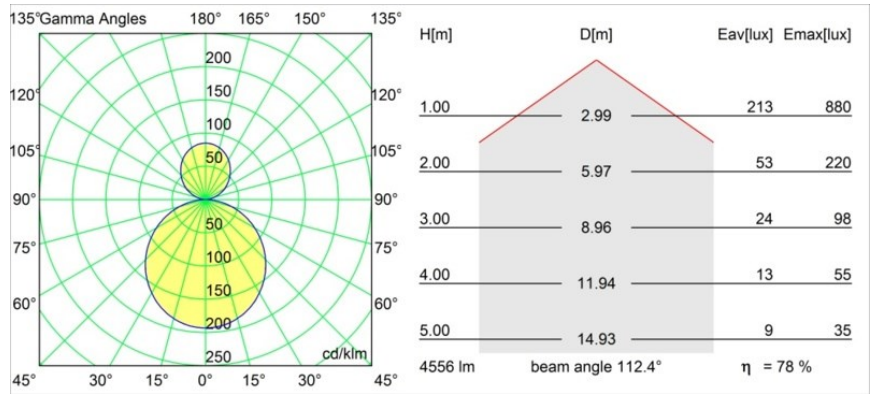

Light distribution & beam diagram