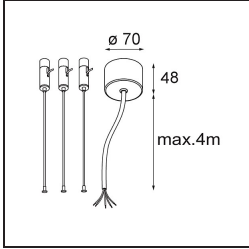

Date
Customer
Project
Type

*Flat Moon Suspended Up/Down 450 2x LED 3000K DALI DI White Structure*

**Specifications**

Material	13301009
Light Source Type	LED
LED Type	FLAT MOON LED
LED technology	LED PCB
CRI	Min. 90
Colour Temperature	3000K
Lifetime	L80B20 @50,000 Hours
Lamp Included	Yes
Number of Light Sources	2
Binning (SDCM)	3
Light Direction	Up/Down
Input Voltage	230V
Luminaire power (W)	45.4
Electrical Class	I
IP Rating	20
Glow wire rating (°C)	650
Dimming Protocol	DALI
DALI Standard	DALI-2
Indoor/Outdoor	Indoor
Application	Ceiling
Mounting	Suspended
Adjustability	Not Applicable
Distance to Lighted Object (m)	0,1
Primary Colour & Primary Finish	White, Structure
Gross weight (g)	5790.0
Luminous flux per lamp (lm)	3573
Efficacy (lm/W)	78
Glare rating	21
Remark	<ul style="list-style-type: none"> <li>• Suspension kit not included</li> <li>• Suspension kit not included</li> <li>• This is not a complete product. Suspension kit required.</li> </ul>

**TM30 & CRI diagram**

**Light distribution & beam diagram**

*Optical Accessories*

- 13289000** Diffuser Flat Moon 450 Prismatic
- 13289100** Diffuser Flat Moon 450 Ice Prismatic

*Installation Accessories*

- 11061909** Power Feed and Suspension Kit 4000 Round 5P Flat Moon (3) Straight White Structure
- 11061932** Power Feed and Suspension Kit 4000 Round 5P Flat Moon (3) Straight Black Structure

- 11061809** Power Feed and Suspension Kit 4000 Round 3P Flat Moon (3) Straight White Structure
- 11061832** Power Feed and Suspension Kit 4000 Round 3P Flat Moon (3) Straight Black Structure