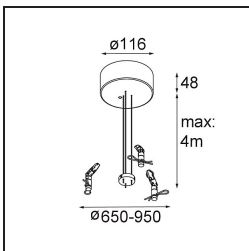

Date
Customer
Project
Type

*Flat Moon Suspended Up/Down 450 2x LED 3000K DALI DI White Structure*

**Specifications**

Material	13301009
Light Source Type	LED
LED Type	FLAT MOON LED
LED technology	LED PCB
CRI	Min. 90
Colour Temperature	3000K
Lifetime	L80B20 @50,000 Hours
Lamp Included	Yes
Number of Light Sources	2
Binning (SDCM)	3
Light Direction	Up/Down
Input Voltage	230V
Luminaire power (W)	45.4
Electrical Class	I
IP Rating	20
Glow wire rating (°C)	650
Dimming Protocol	DALI
DALI Standard	DALI-2
Indoor/Outdoor	Indoor
Application	Ceiling
Mounting	Suspended
Adjustability	Not Applicable
Distance to Lighted Object (m)	0,1
Primary Colour & Primary Finish	White, Structure
Gross weight (g)	5790.0
Luminous flux per lamp (lm)	3573
Efficacy (lm/W)	78
Glare rating	21
Remark	<ul style="list-style-type: none"> <li>• Suspension kit not included</li> <li>• Suspension kit not included</li> <li>• This is not a complete product. Suspension kit required.</li> </ul>

**TM30 & CRI diagram**

**Light distribution & beam diagram**

*Optical Accessories*

- 13289000** Diffuser Flat Moon 450 Prismatic
- 13289100** Diffuser Flat Moon 450 Ice Prismatic

*Installation Accessories*

- 11061909** Power Feed and Suspension Kit 4000 Round 5P Flat Moon (3) Straight White Structure
- 11061932** Power Feed and Suspension Kit 4000 Round 5P Flat Moon (3) Straight Black Structure

- 11061809** Power Feed and Suspension Kit 4000 Round 3P Flat Moon (3) Straight White Structure
- 11061832** Power Feed and Suspension Kit 4000 Round 3P Flat Moon (3) Straight Black Structure

- 11062409** Power Feed and Suspension Kit Round 9P Flat Moon (3) Straight (Incl. Power Feed Cable & Suspension Cable 4000) White Structure
- 11062432** Power Feed and Suspension Kit Round 9P Flat Moon (3) Straight (Incl. Power Feed Cable & Suspension Cable 4000) Black Structure