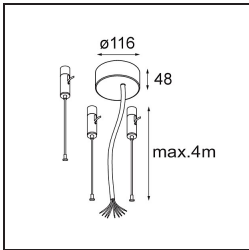

Date
Customer
Project
Type

*Flat Moon Suspended Up/Down 450 2x LED 3000K DALI DI White Structure*

**Specifications**

Material	13301009
Light Source Type	LED
LED Type	FLAT MOON LED
LED technology	LED PCB
CRI	Min. 90
Colour Temperature	3000K
Lifetime	L80B20 @50,000 Hours
Lamp Included	Yes
Number of Light Sources	2
Binning (SDCM)	3
Light Direction	Up/Down
Input Voltage	230V
Luminaire power (W)	45.4
Electrical Class	I
IP Rating	20
Glow wire rating (°C)	650
Dimming Protocol	DALI
DALI Standard	DALI-2
Indoor/Outdoor	Indoor
Application	Ceiling
Mounting	Suspended
Adjustability	Not Applicable
Distance to Lighted Object (m)	0,1
Primary Colour & Primary Finish	White, Structure
Gross weight (g)	5790.0
Luminous flux per lamp (lm)	3573
Efficacy (lm/W)	78
Glare rating	21
Remark	<ul style="list-style-type: none"> <li>• Suspension kit not included</li> <li>• Suspension kit not included</li> <li>• This is not a complete product. Suspension kit required.</li> </ul>

**TM30 & CRI diagram**

**Light distribution & beam diagram**

*Optical Accessories*

- 13289000** Diffuser Flat Moon 450 Prismatic
- 13289100** Diffuser Flat Moon 450 Ice Prismatic

*Installation Accessories*

- 11061909** Power Feed and Suspension Kit 4000 Round 5P Flat Moon (3) Straight White Structure
- 11061932** Power Feed and Suspension Kit 4000 Round 5P Flat Moon (3) Straight Black Structure

- 11061809** Power Feed and Suspension Kit 4000 Round 3P Flat Moon (3) Straight White Structure
- 11061832** Power Feed and Suspension Kit 4000 Round 3P Flat Moon (3) Straight Black Structure

- 11062409** Power Feed and Suspension Kit Round 9P Flat Moon (3) Straight (Incl. Power Feed Cable & Suspension Cable 4000) White Structure
- 11062432** Power Feed and Suspension Kit Round 9P Flat Moon (3) Straight (Incl. Power Feed Cable & Suspension Cable 4000) Black Structure