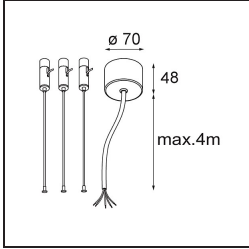

Specifications

Material	13300832
Light Source Type	LED
LED Type	FLAT MOON LED
LED technology	LED PCB
CRI	Min. 90
Colour Temperature	4000K
Lifetime	L80B20 @50,000 Hours
Lamp Included	Yes
Number of Light Sources	2
Binning (SDCM)	3
Light Direction	Up/Down
Input Voltage	230V
Luminaire power (W)	45.4
Electrical Class	I
IP Rating	20
Glow wire rating (°C)	650
Dimming Protocol	1-10V, Push-Dim
Indoor/Outdoor	Indoor
Application	Ceiling
Mounting	Suspended
Adjustability	Not Applicable
Distance to Lighted Object (m)	0,1
Primary Colour & Primary Finish	Black, Structure
Gross weight (g)	5790.0
Luminous flux per lamp (lm)	3633
Efficacy (lm/W)	80
Glare rating	20
Remark	<ul style="list-style-type: none"> • Suspension kit not included • Suspension kit not included • This is not a complete product. Suspension kit required.

TM30 & CRI diagram

Light distribution & beam diagram

Optical Accessories

- 13289000** Diffuser Flat Moon 450 Prismatic
- 13289100** Diffuser Flat Moon 450 Ice Prismatic

Installation Accessories

- 11061909** Power Feed and Suspension Kit 4000 Round 5P Flat Moon (3) Straight White Structure
- 11061932** Power Feed and Suspension Kit 4000 Round 5P Flat Moon (3) Straight Black Structure

- 11061809** Power Feed and Suspension Kit 4000 Round 3P Flat Moon (3) Straight White Structure
- 11061832** Power Feed and Suspension Kit 4000 Round 3P Flat Moon (3) Straight Black Structure

- 11062409** Power Feed and Suspension Kit Round 9P Flat Moon (3) Straight (Incl. Power Feed Cable & Suspension Cable 4000) White Structure
- 11062432** Power Feed and Suspension Kit Round 9P Flat Moon (3) Straight (Incl. Power Feed Cable & Suspension Cable 4000) Black Structure

- 11066109** Power Feed and Suspension Kit Round 5P Flat Moon (3) Triangle (Incl. Power Feed Cable & Suspension Cable 4000) White Structure
- 11066132** Power Feed and Suspension Kit Round 5P Flat Moon (3) Triangle (Incl. Power Feed Cable & Suspension Cable 4000) Black Structure