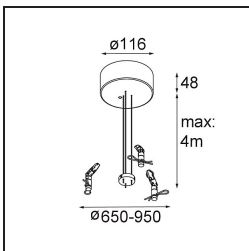

Specifications

Material	13300832
Light Source Type	LED
LED Type	FLAT MOON LED
LED technology	LED PCB
CRI	Min. 90
Colour Temperature	4000K
Lifetime	L80B20 @50,000 Hours
Lamp Included	Yes
Number of Light Sources	2
Binning (SDCM)	3
Light Direction	Up/Down
Input Voltage	230V
Luminaire power (W)	45.4
Electrical Class	I
IP Rating	20
Glow wire rating (°C)	650
Dimming Protocol	1-10V, Push-Dim
Indoor/Outdoor	Indoor
Application	Ceiling
Mounting	Suspended
Adjustability	Not Applicable
Distance to Lighted Object (m)	0,1
Primary Colour & Primary Finish	Black, Structure
Gross weight (g)	5790.0
Luminous flux per lamp (lm)	3633
Efficacy (lm/W)	80
Glare rating	20
Remark	<ul style="list-style-type: none"> • Suspension kit not included • Suspension kit not included • This is not a complete product. Suspension kit required.

TM30 & CRI diagram

Light distribution & beam diagram

Optical Accessories

- 13289000** Diffuser Flat Moon 450 Prismatic
- 13289100** Diffuser Flat Moon 450 Ice Prismatic

Installation Accessories

- 11061909** Power Feed and Suspension Kit 4000 Round 5P Flat Moon (3) Straight White Structure
- 11061932** Power Feed and Suspension Kit 4000 Round 5P Flat Moon (3) Straight Black Structure

- 11061809** Power Feed and Suspension Kit 4000 Round 3P Flat Moon (3) Straight White Structure
- 11061832** Power Feed and Suspension Kit 4000 Round 3P Flat Moon (3) Straight Black Structure

- 11062409** Power Feed and Suspension Kit Round 9P Flat Moon (3) Straight (Incl. Power Feed Cable & Suspension Cable 4000) White Structure
- 11062432** Power Feed and Suspension Kit Round 9P Flat Moon (3) Straight (Incl. Power Feed Cable & Suspension Cable 4000) Black Structure

- 11066109** Power Feed and Suspension Kit Round 5P Flat Moon (3) Triangle (Incl. Power Feed Cable & Suspension Cable 4000) White Structure
- 11066132** Power Feed and Suspension Kit Round 5P Flat Moon (3) Triangle (Incl. Power Feed Cable & Suspension Cable 4000) Black Structure