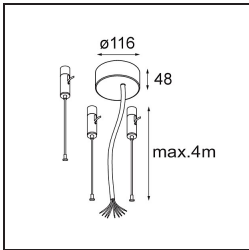

Specifications

Material	13300832
Light Source Type	LED
LED Type	FLAT MOON LED
LED technology	LED PCB
CRI	Min. 90
Colour Temperature	4000K
Lifetime	L80B20 @50,000 Hours
Lamp Included	Yes
Number of Light Sources	2
Binning (SDCM)	3
Light Direction	Up/Down
Input Voltage	230V
Luminaire power (W)	45.4
Electrical Class	I
IP Rating	20
Glow wire rating (°C)	650
Dimming Protocol	1-10V, Push-Dim
Indoor/Outdoor	Indoor
Application	Ceiling
Mounting	Suspended
Adjustability	Not Applicable
Distance to Lighted Object (m)	0,1
Primary Colour & Primary Finish	Black, Structure
Gross weight (g)	5790.0
Luminous flux per lamp (lm)	3633
Efficacy (lm/W)	80
Glare rating	20
Remark	<ul style="list-style-type: none"> • Suspension kit not included • Suspension kit not included • This is not a complete product. Suspension kit required.

TM30 & CRI diagram

Light distribution & beam diagram

Optical Accessories

- 13289000** Diffuser Flat Moon 450 Prismatic
- 13289100** Diffuser Flat Moon 450 Ice Prismatic

Installation Accessories

- 11061909** Power Feed and Suspension Kit 4000 Round 5P Flat Moon (3) Straight White Structure
- 11061932** Power Feed and Suspension Kit 4000 Round 5P Flat Moon (3) Straight Black Structure

- 11061809** Power Feed and Suspension Kit 4000 Round 3P Flat Moon (3) Straight White Structure
- 11061832** Power Feed and Suspension Kit 4000 Round 3P Flat Moon (3) Straight Black Structure

- 11062409** Power Feed and Suspension Kit Round 9P Flat Moon (3) Straight (Incl. Power Feed Cable & Suspension Cable 4000) White Structure
- 11062432** Power Feed and Suspension Kit Round 9P Flat Moon (3) Straight (Incl. Power Feed Cable & Suspension Cable 4000) Black Structure

- 11066109** Power Feed and Suspension Kit Round 5P Flat Moon (3) Triangle (Incl. Power Feed Cable & Suspension Cable 4000) White Structure
- 11066132** Power Feed and Suspension Kit Round 5P Flat Moon (3) Triangle (Incl. Power Feed Cable & Suspension Cable 4000) Black Structure