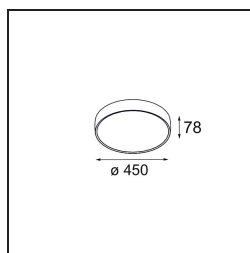

Specifications

Material	13300832
Light Source Type	LED
LED Type	FLAT MOON LED
LED technology	LED PCB
CRI	Min. 90
Colour Temperature	4000K
Lifetime	L80B20 @50,000 Hours
Lamp Included	Yes
Number of Light Sources	2
Binning (SDCM)	3
Light Direction	Up/Down
Input Voltage	230V
Luminaire power (W)	45.4
Electrical Class	I
IP Rating	20
Glow wire rating (°C)	650
Dimming Protocol	1-10V, Push-Dim
Indoor/Outdoor	Indoor
Application	Ceiling
Mounting	Suspended
Adjustability	Not Applicable
Distance to Lighted Object (m)	0,1
Primary Colour & Primary Finish	Black, Structure
Gross weight (g)	5790.0
Luminous flux per lamp (lm)	3633
Efficacy (lm/W)	80
Glare rating	20
Remark	<ul style="list-style-type: none"> • Suspension kit not included • Suspension kit not included • This is not a complete product. Suspension kit required.