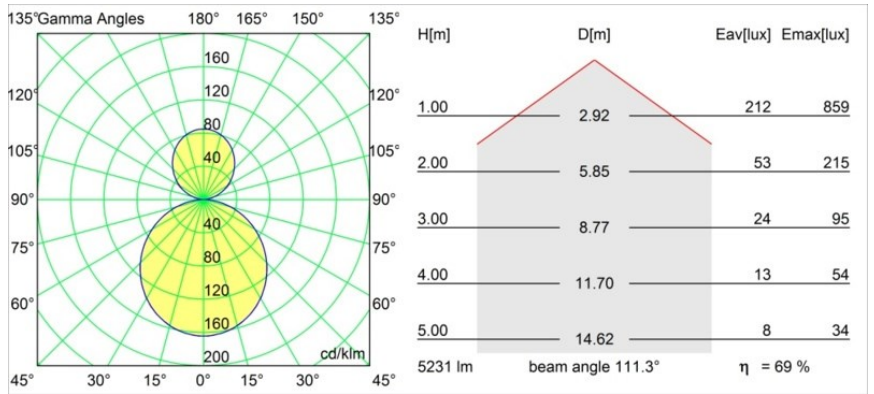

Light distribution & beam diagram