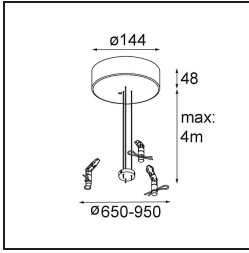

Specifications

Material	13300832
Light Source Type	LED
LED Type	FLAT MOON LED
LED technology	LED PCB
CRI	Min. 90
Colour Temperature	4000K
Lifetime	L80B20 @50,000 Hours
Lamp Included	Yes
Number of Light Sources	2
Binning (SDCM)	3
Light Direction	Up/Down
Input Voltage	230V
Luminaire power (W)	45.4
Electrical Class	I
IP Rating	20
Glow wire rating (°C)	650
Dimming Protocol	1-10V, Push-Dim
Indoor/Outdoor	Indoor
Application	Ceiling
Mounting	Suspended
Adjustability	Not Applicable
Distance to Lighted Object (m)	0,1
Primary Colour & Primary Finish	Black, Structure
Gross weight (g)	5790.0
Luminous flux per lamp (lm)	3633
Efficacy (lm/W)	80
Glare rating	20
Remark	<ul style="list-style-type: none"> • Suspension kit not included • Suspension kit not included • This is not a complete product. Suspension kit required.

TM30 & CRI diagram

Light distribution & beam diagram

Optical Accessories

- 13289000** Diffuser Flat Moon 450 Prismatic
- 13289100** Diffuser Flat Moon 450 Ice Prismatic

Installation Accessories

- 11061909** Power Feed and Suspension Kit 4000 Round 5P Flat Moon (3) Straight White Structure
- 11061932** Power Feed and Suspension Kit 4000 Round 5P Flat Moon (3) Straight Black Structure

- 11061809** Power Feed and Suspension Kit 4000 Round 3P Flat Moon (3) Straight White Structure
- 11061832** Power Feed and Suspension Kit 4000 Round 3P Flat Moon (3) Straight Black Structure

- 11062409** Power Feed and Suspension Kit Round 9P Flat Moon (3) Straight (Incl. Power Feed Cable & Suspension Cable 4000) White Structure
- 11062432** Power Feed and Suspension Kit Round 9P Flat Moon (3) Straight (Incl. Power Feed Cable & Suspension Cable 4000) Black Structure

- 11066109** Power Feed and Suspension Kit Round 5P Flat Moon (3) Triangle (Incl. Power Feed Cable & Suspension Cable 4000) White Structure
- 11066132** Power Feed and Suspension Kit Round 5P Flat Moon (3) Triangle (Incl. Power Feed Cable & Suspension Cable 4000) Black Structure