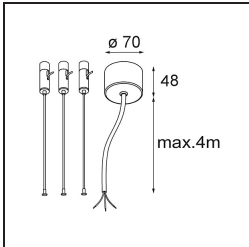

**TM30 & CRI Diagrammen**

**Lichtspreiding & Stralingsdiagram**

**Optische Accessoires**

**13289000** Diffuser Flat Moon 450 Prismatic

**13289100** Diffuser Flat Moon 450 Ice Prismatic

**Installatie Accessoires**

**11061909** Power Feed and Suspension Kit 4000 Round 5P Flat Moon (3) Straight White Structure

**11061932** Power Feed and Suspension Kit 4000 Round 5P Flat Moon (3) Straight Black Structure

**11061809** Power Feed and Suspension Kit 4000 Round 3P Flat Moon (3) Straight White Structure