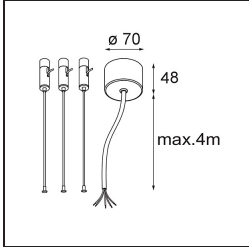

**TM30 & CRI Diagrammen**

**Lichtspreiding & Stralingsdiagram**

**Optische Accessoires**

**13289000** Diffuser Flat Moon 450 Prismatic

**13289100** Diffuser Flat Moon 450 Ice Prismatic

**Installatie Accessoires**

**11061909** Power Feed and Suspension Kit 4000 Round 5P Flat Moon (3) Straight White Structure

**11061932** Power Feed and Suspension Kit 4000 Round 5P Flat Moon (3) Straight Black Structure

**11061809** Power Feed and Suspension Kit 4000 Round 3P Flat Moon (3) Straight White Structure