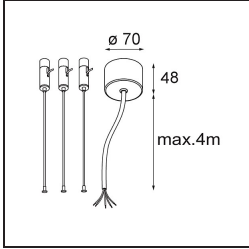

### Specifications

Material	13300909
Light Source Type	LED
LED Type	FLAT MOON LED
LED technology	LED PCB
CRI	Min. 90
Colour Temperature	2700K
Lifetime	L80B20 @50,000 Hours
Lamp Included	Yes
Number of Light Sources	2
Binning (SDCM)	3
Light Direction	Up/Down
Input Voltage	230V
Luminaire power (W)	45.4
Electrical Class	I
IP Rating	20
Glow wire rating (°C)	650
Dimming Protocol	DALI
DALI Standard	DALI-2
Indoor/Outdoor	Indoor
Application	Ceiling
Mounting	Suspended
Adjustability	Not Applicable
Distance to Lighted Object (m)	0,1
Primary Colour & Primary Finish	White, Structure
Gross weight (g)	5790.0
Luminous flux per lamp (lm)	3720
Efficacy (lm/W)	81
Glare rating	21
Remark	<ul style="list-style-type: none"> <li>• Suspension kit not included</li> <li>• Suspension kit not included</li> <li>• This is not a complete product. Suspension kit required.</li> </ul>

**TM30 & CRI diagram**

**Light distribution & beam diagram**

**Optical Accessories**

- 13289000** Diffuser Flat Moon 450 Prismatic
- 13289100** Diffuser Flat Moon 450 Ice Prismatic

**Installation Accessories**

- 11061909** Power Feed and Suspension Kit 4000 Round 5P Flat Moon (3) Straight White Structure
- 11061932** Power Feed and Suspension Kit 4000 Round 5P Flat Moon (3) Straight Black Structure

- 11061809** Power Feed and Suspension Kit 4000 Round 3P Flat Moon (3) Straight White Structure
- 11061832** Power Feed and Suspension Kit 4000 Round 3P Flat Moon (3) Straight Black Structure