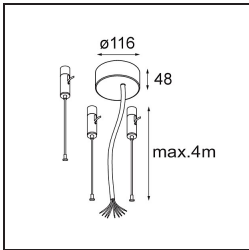

### Specifications

Material	13300909
Light Source Type	LED
LED Type	FLAT MOON LED
LED technology	LED PCB
CRI	Min. 90
Colour Temperature	2700K
Lifetime	L80B20 @50,000 Hours
Lamp Included	Yes
Number of Light Sources	2
Binning (SDCM)	3
Light Direction	Up/Down
Input Voltage	230V
Luminaire power (W)	45.4
Electrical Class	I
IP Rating	20
Glow wire rating (°C)	650
Dimming Protocol	DALI
DALI Standard	DALI-2
Indoor/Outdoor	Indoor
Application	Ceiling
Mounting	Suspended
Adjustability	Not Applicable
Distance to Lighted Object (m)	0,1
Primary Colour & Primary Finish	White, Structure
Gross weight (g)	5790.0
Luminous flux per lamp (lm)	3720
Efficacy (lm/W)	81
Glare rating	21
Remark	<ul style="list-style-type: none"> <li>• Suspension kit not included</li> <li>• Suspension kit not included</li> <li>• This is not a complete product. Suspension kit required.</li> </ul>

**TM30 & CRI diagram**

**Light distribution & beam diagram**

**Optical Accessories**

- 13289000** Diffuser Flat Moon 450 Prismatic
- 13289100** Diffuser Flat Moon 450 Ice Prismatic

**Installation Accessories**

- 11061909** Power Feed and Suspension Kit 4000 Round 5P Flat Moon (3) Straight White Structure
- 11061932** Power Feed and Suspension Kit 4000 Round 5P Flat Moon (3) Straight Black Structure

- 11061809** Power Feed and Suspension Kit 4000 Round 3P Flat Moon (3) Straight White Structure
- 11061832** Power Feed and Suspension Kit 4000 Round 3P Flat Moon (3) Straight Black Structure

- 11062409** Power Feed and Suspension Kit Round 9P Flat Moon (3) Straight (Incl. Power Feed Cable & Suspension Cable 4000) White Structure
- 11062432** Power Feed and Suspension Kit Round 9P Flat Moon (3) Straight (Incl. Power Feed Cable & Suspension Cable 4000) Black Structure