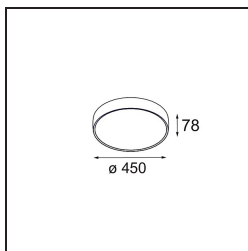

### Specifications

Material	13300909
Light Source Type	LED
LED Type	FLAT MOON LED
LED technology	LED PCB
CRI	Min. 90
Colour Temperature	2700K
Lifetime	L80B20 @50,000 Hours
Lamp Included	Yes
Number of Light Sources	2
Binning (SDCM)	3
Light Direction	Up/Down
Input Voltage	230V
Luminaire power (W)	45.4
Electrical Class	I
IP Rating	20
Glow wire rating (°C)	650
Dimming Protocol	DALI
DALI Standard	DALI-2
Indoor/Outdoor	Indoor
Application	Ceiling
Mounting	Suspended
Adjustability	Not Applicable
Distance to Lighted Object (m)	0,1
Primary Colour & Primary Finish	White, Structure
Gross weight (g)	5790.0
Luminous flux per lamp (lm)	3720
Efficacy (lm/W)	81
Glare rating	21
Remark	<ul style="list-style-type: none"> <li>• Suspension kit not included</li> <li>• Suspension kit not included</li> <li>• This is not a complete product. Suspension kit required.</li> </ul>