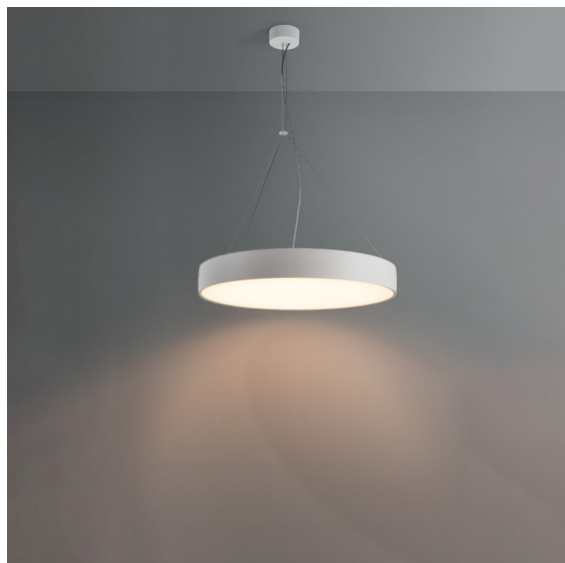

Date
Customer
Project
Type

*Flat Moon Suspended Up/Down 450 2x LED 2700K DALI DI White Structure*

When minimalist, general lighting design meets the celestial. Our slim and round Flat Moon family offers a LED PCB solution that produces a homogeneous light surface we can't stop looking at. Either full or eclipsed, Flat Moon lights your space with the calm and beauty you expect.

### Specifications

Material	13300909
Light Source Type	LED
LED Type	FLAT MOON LED
LED technology	LED PCB
CRI	Min. 90
Colour Temperature	2700K
Lifetime	L80B20 @50,000 Hours
Lamp Included	Yes
Number of Light Sources	2
Binning (SDCM)	3
Light Direction	Up/Down
Input Voltage	230V
Luminaire power (W)	45.4
Electrical Class	I
IP Rating	20
Glow wire rating (°C)	650
Dimming Protocol	DALI
DALI Standard	DALI-2
Indoor/Outdoor	Indoor
Application	Ceiling
Mounting	Suspended
Adjustability	Not Applicable
Distance to Lighted Object (m)	0,1
Primary Colour & Primary Finish	White, Structure
Gross weight (g)	5790.0
Luminous flux per lamp (lm)	3720
Efficacy (lm/W)	81
Glare rating	21
Remark	<ul style="list-style-type: none"> <li>• Suspension kit not included</li> <li>• Suspension kit not included</li> <li>• This is not a complete product. Suspension kit required.</li> </ul>