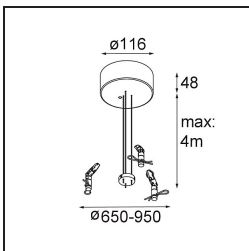

### Specifications

Material	13300909
Light Source Type	LED
LED Type	FLAT MOON LED
LED technology	LED PCB
CRI	Min. 90
Colour Temperature	2700K
Lifetime	L80B20 @50,000 Hours
Lamp Included	Yes
Number of Light Sources	2
Binning (SDCM)	3
Light Direction	Up/Down
Input Voltage	230V
Luminaire power (W)	45.4
Electrical Class	I
IP Rating	20
Glow wire rating (°C)	650
Dimming Protocol	DALI
DALI Standard	DALI-2
Indoor/Outdoor	Indoor
Application	Ceiling
Mounting	Suspended
Adjustability	Not Applicable
Distance to Lighted Object (m)	0,1
Primary Colour & Primary Finish	White, Structure
Gross weight (g)	5790.0
Luminous flux per lamp (lm)	3720
Efficacy (lm/W)	81
Glare rating	21
Remark	<ul style="list-style-type: none"> <li>• Suspension kit not included</li> <li>• Suspension kit not included</li> <li>• This is not a complete product. Suspension kit required.</li> </ul>

**TM30 & CRI diagram**

**Light distribution & beam diagram**

**Optical Accessories**

- 13289000** Diffuser Flat Moon 450 Prismatic
- 13289100** Diffuser Flat Moon 450 Ice Prismatic

**Installation Accessories**

- 11061909** Power Feed and Suspension Kit 4000 Round 5P Flat Moon (3) Straight White Structure
- 11061932** Power Feed and Suspension Kit 4000 Round 5P Flat Moon (3) Straight Black Structure

- 11061809** Power Feed and Suspension Kit 4000 Round 3P Flat Moon (3) Straight White Structure
- 11061832** Power Feed and Suspension Kit 4000 Round 3P Flat Moon (3) Straight Black Structure

- 11062409** Power Feed and Suspension Kit Round 9P Flat Moon (3) Straight (Incl. Power Feed Cable & Suspension Cable 4000) White Structure
- 11062432** Power Feed and Suspension Kit Round 9P Flat Moon (3) Straight (Incl. Power Feed Cable & Suspension Cable 4000) Black Structure