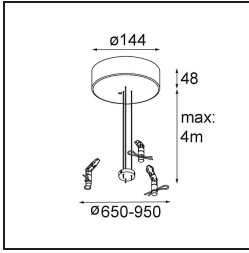

### Specifications

Material	13300909
Light Source Type	LED
LED Type	FLAT MOON LED
LED technology	LED PCB
CRI	Min. 90
Colour Temperature	2700K
Lifetime	L80B20 @50,000 Hours
Lamp Included	Yes
Number of Light Sources	2
Binning (SDCM)	3
Light Direction	Up/Down
Input Voltage	230V
Luminaire power (W)	45.4
Electrical Class	I
IP Rating	20
Glow wire rating (°C)	650
Dimming Protocol	DALI
DALI Standard	DALI-2
Indoor/Outdoor	Indoor
Application	Ceiling
Mounting	Suspended
Adjustability	Not Applicable
Distance to Lighted Object (m)	0,1
Primary Colour & Primary Finish	White, Structure
Gross weight (g)	5790.0
Luminous flux per lamp (lm)	3720
Efficacy (lm/W)	81
Glare rating	21
Remark	<ul style="list-style-type: none"> <li>• Suspension kit not included</li> <li>• Suspension kit not included</li> <li>• This is not a complete product. Suspension kit required.</li> </ul>

- 11061909** Power Feed and Suspension Kit 4000 Round 5P Flat Moon (3) Straight White Structure
- 11061932** Power Feed and Suspension Kit 4000 Round 5P Flat Moon (3) Straight Black Structure

- 11061809** Power Feed and Suspension Kit 4000 Round 3P Flat Moon (3) Straight White Structure
- 11061832** Power Feed and Suspension Kit 4000 Round 3P Flat Moon (3) Straight Black Structure

- 11062409** Power Feed and Suspension Kit Round 9P Flat Moon (3) Straight (Incl. Power Feed Cable & Suspension Cable 4000) White Structure
- 11062432** Power Feed and Suspension Kit Round 9P Flat Moon (3) Straight (Incl. Power Feed Cable & Suspension Cable 4000) Black Structure

- 11066109** Power Feed and Suspension Kit Round 5P Flat Moon (3) Triangle (Incl. Power Feed Cable & Suspension Cable 4000) White Structure
- 11066132** Power Feed and Suspension Kit Round 5P Flat Moon (3) Triangle (Incl. Power Feed Cable & Suspension Cable 4000) Black Structure