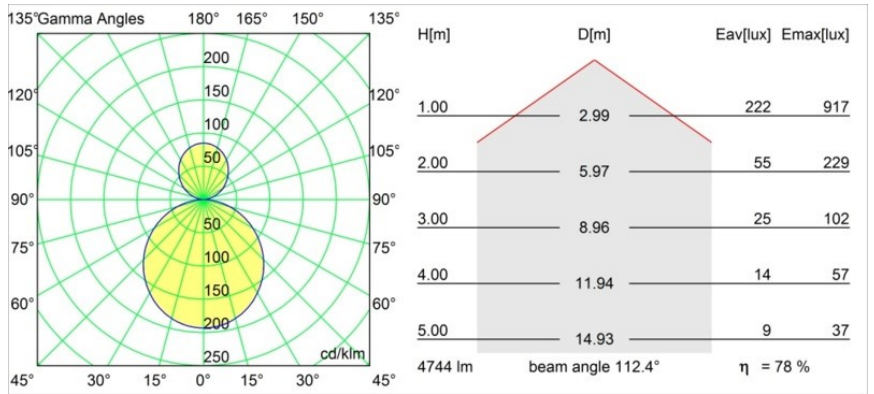

Light distribution & beam diagram