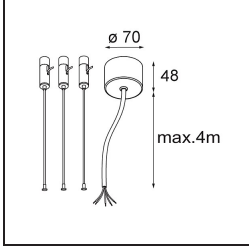

Specifications

Material	13300732
Light Source Type	LED
LED Type	FLAT MOON LED
LED technology	LED PCB
CRI	Min. 90
Colour Temperature	3000K
Lifetime	L80B20 @50,000 Hours
Lamp Included	Yes
Number of Light Sources	2
Binning (SDCM)	3
Light Direction	Up/Down
Input Voltage	230V
Luminaire power (W)	45.4
Electrical Class	I
IP Rating	20
Glow wire rating (°C)	650
Dimming Protocol	1-10V, Push-Dim
Indoor/Outdoor	Indoor
Application	Ceiling
Mounting	Suspended
Adjustability	Not Applicable
Distance to Lighted Object (m)	0,1
Primary Colour & Primary Finish	Black, Structure
Gross weight (g)	5790.0
Luminous flux per lamp (lm)	3165
Efficacy (lm/W)	69
Glare rating	20
Remark	<ul style="list-style-type: none"> • Suspension kit not included • Suspension kit not included • This is not a complete product. Suspension kit required.

TM30 & CRI diagram

Light distribution & beam diagram

Optical Accessories

- 13289000** Diffuser Flat Moon 450 Prismatic
- 13289100** Diffuser Flat Moon 450 Ice Prismatic

Installation Accessories

- 11061909** Power Feed and Suspension Kit 4000 Round 5P Flat Moon (3) Straight White Structure
- 11061932** Power Feed and Suspension Kit 4000 Round 5P Flat Moon (3) Straight Black Structure

- 11061809** Power Feed and Suspension Kit 4000 Round 3P Flat Moon (3) Straight White Structure
- 11061832** Power Feed and Suspension Kit 4000 Round 3P Flat Moon (3) Straight Black Structure

- 11062409** Power Feed and Suspension Kit Round 9P Flat Moon (3) Straight (Incl. Power Feed Cable & Suspension Cable 4000) White Structure
- 11062432** Power Feed and Suspension Kit Round 9P Flat Moon (3) Straight (Incl. Power Feed Cable & Suspension Cable 4000) Black Structure

- 11066109** Power Feed and Suspension Kit Round 5P Flat Moon (3) Triangle (Incl. Power Feed Cable & Suspension Cable 4000) White Structure
- 11066132** Power Feed and Suspension Kit Round 5P Flat Moon (3) Triangle (Incl. Power Feed Cable & Suspension Cable 4000) Black Structure