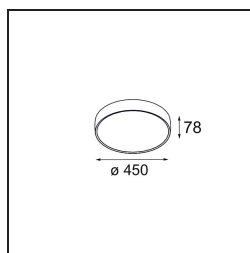

Specifications

Material	13300732
Light Source Type	LED
LED Type	FLAT MOON LED
LED technology	LED PCB
CRI	Min. 90
Colour Temperature	3000K
Lifetime	L80B20 @50,000 Hours
Lamp Included	Yes
Number of Light Sources	2
Binning (SDCM)	3
Light Direction	Up/Down
Input Voltage	230V
Luminaire power (W)	45.4
Electrical Class	I
IP Rating	20
Glow wire rating (°C)	650
Dimming Protocol	1-10V, Push-Dim
Indoor/Outdoor	Indoor
Application	Ceiling
Mounting	Suspended
Adjustability	Not Applicable
Distance to Lighted Object (m)	0,1
Primary Colour & Primary Finish	Black, Structure
Gross weight (g)	5790.0
Luminous flux per lamp (lm)	3165
Efficacy (lm/W)	69
Glare rating	20
Remark	<ul style="list-style-type: none"> • Suspension kit not included • Suspension kit not included • This is not a complete product. Suspension kit required.