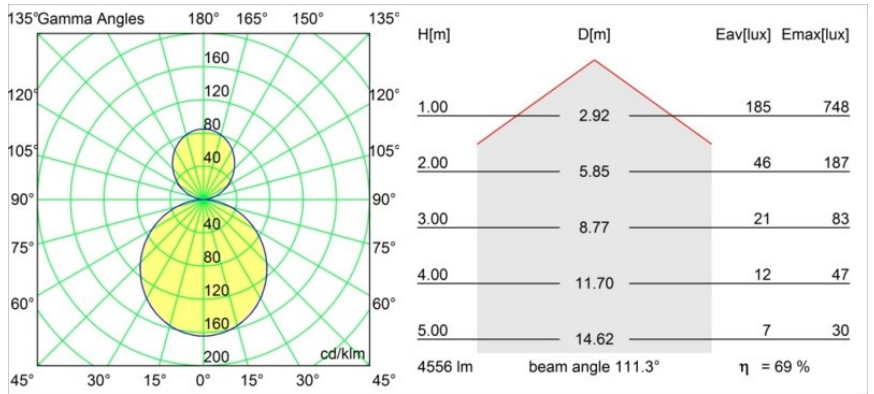

Light distribution & beam diagram