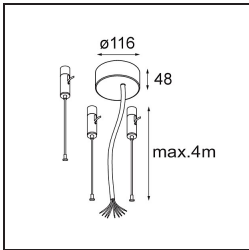

Specifications

Material	13300732
Light Source Type	LED
LED Type	FLAT MOON LED
LED technology	LED PCB
CRI	Min. 90
Colour Temperature	3000K
Lifetime	L80B20 @50,000 Hours
Lamp Included	Yes
Number of Light Sources	2
Binning (SDCM)	3
Light Direction	Up/Down
Input Voltage	230V
Luminaire power (W)	45.4
Electrical Class	I
IP Rating	20
Glow wire rating (°C)	650
Dimming Protocol	1-10V, Push-Dim
Indoor/Outdoor	Indoor
Application	Ceiling
Mounting	Suspended
Adjustability	Not Applicable
Distance to Lighted Object (m)	0,1
Primary Colour & Primary Finish	Black, Structure
Gross weight (g)	5790.0
Luminous flux per lamp (lm)	3165
Efficacy (lm/W)	69
Glare rating	20
Remark	<ul style="list-style-type: none"> • Suspension kit not included • Suspension kit not included • This is not a complete product. Suspension kit required.

TM30 & CRI diagram

Light distribution & beam diagram

Optical Accessories

- 13289000** Diffuser Flat Moon 450 Prismatic
- 13289100** Diffuser Flat Moon 450 Ice Prismatic

Installation Accessories

- 11061909** Power Feed and Suspension Kit 4000 Round 5P Flat Moon (3) Straight White Structure
- 11061932** Power Feed and Suspension Kit 4000 Round 5P Flat Moon (3) Straight Black Structure

- 11061809** Power Feed and Suspension Kit 4000 Round 3P Flat Moon (3) Straight White Structure
- 11061832** Power Feed and Suspension Kit 4000 Round 3P Flat Moon (3) Straight Black Structure

- 11062409** Power Feed and Suspension Kit Round 9P Flat Moon (3) Straight (Incl. Power Feed Cable & Suspension Cable 4000) White Structure
- 11062432** Power Feed and Suspension Kit Round 9P Flat Moon (3) Straight (Incl. Power Feed Cable & Suspension Cable 4000) Black Structure

- 11066109** Power Feed and Suspension Kit Round 5P Flat Moon (3) Triangle (Incl. Power Feed Cable & Suspension Cable 4000) White Structure
- 11066132** Power Feed and Suspension Kit Round 5P Flat Moon (3) Triangle (Incl. Power Feed Cable & Suspension Cable 4000) Black Structure