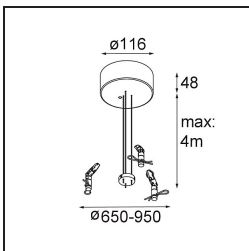

Specifications

Material	13300732
Light Source Type	LED
LED Type	FLAT MOON LED
LED technology	LED PCB
CRI	Min. 90
Colour Temperature	3000K
Lifetime	L80B20 @50,000 Hours
Lamp Included	Yes
Number of Light Sources	2
Binning (SDCM)	3
Light Direction	Up/Down
Input Voltage	230V
Luminaire power (W)	45.4
Electrical Class	I
IP Rating	20
Glow wire rating (°C)	650
Dimming Protocol	1-10V, Push-Dim
Indoor/Outdoor	Indoor
Application	Ceiling
Mounting	Suspended
Adjustability	Not Applicable
Distance to Lighted Object (m)	0,1
Primary Colour & Primary Finish	Black, Structure
Gross weight (g)	5790.0
Luminous flux per lamp (lm)	3165
Efficacy (lm/W)	69
Glare rating	20
Remark	<ul style="list-style-type: none"> • Suspension kit not included • Suspension kit not included • This is not a complete product. Suspension kit required.

TM30 & CRI diagram

Light distribution & beam diagram

Optical Accessories

- 13289000** Diffuser Flat Moon 450 Prismatic
- 13289100** Diffuser Flat Moon 450 Ice Prismatic

Installation Accessories

- 11061909** Power Feed and Suspension Kit 4000 Round 5P Flat Moon (3) Straight White Structure
- 11061932** Power Feed and Suspension Kit 4000 Round 5P Flat Moon (3) Straight Black Structure

- 11061809** Power Feed and Suspension Kit 4000 Round 3P Flat Moon (3) Straight White Structure
- 11061832** Power Feed and Suspension Kit 4000 Round 3P Flat Moon (3) Straight Black Structure

- 11062409** Power Feed and Suspension Kit Round 9P Flat Moon (3) Straight (Incl. Power Feed Cable & Suspension Cable 4000) White Structure
- 11062432** Power Feed and Suspension Kit Round 9P Flat Moon (3) Straight (Incl. Power Feed Cable & Suspension Cable 4000) Black Structure

- 11066109** Power Feed and Suspension Kit Round 5P Flat Moon (3) Triangle (Incl. Power Feed Cable & Suspension Cable 4000) White Structure
- 11066132** Power Feed and Suspension Kit Round 5P Flat Moon (3) Triangle (Incl. Power Feed Cable & Suspension Cable 4000) Black Structure