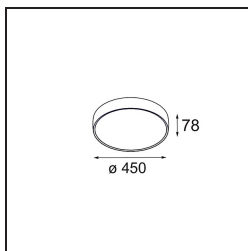

Date
Customer
Project
Type

Flat Moon Suspended Up/Down 450 2x LED 4000K 1-10V/Push-Dim DI White Structure

Specifications

Material	13300809
Light Source Type	LED
LED Type	FLAT MOON LED
LED technology	LED PCB
CRI	Min. 90
Colour Temperature	4000K
Lifetime	L80B20 @50,000 Hours
Lamp Included	Yes
Number of Light Sources	2
Binning (SDCM)	3
Light Direction	Up/Down
Input Voltage	230V
Luminaire power (W)	45.4
Electrical Class	I
IP Rating	20
Glow wire rating (°C)	650
Dimming Protocol	1-10V, Push-Dim
Indoor/Outdoor	Indoor
Application	Ceiling
Mounting	Suspended
Adjustability	Not Applicable
Distance to Lighted Object (m)	0,1
Primary Colour & Primary Finish	White, Structure
Gross weight (g)	5790.0
Luminous flux per lamp (lm)	4102
Efficacy (lm/W)	90
Glare rating	21
Remark	<ul style="list-style-type: none"> • Suspension kit not included • Suspension kit not included • This is not a complete product. Suspension kit required.