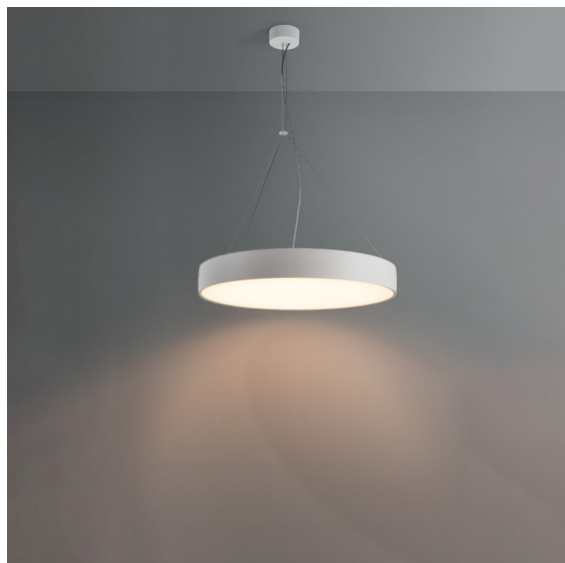

Date
Customer
Project
Type

Flat Moon Suspended Up/Down 450 2x LED 4000K 1-10V/Push-Dim DI White Structure

Specifications

Material	13300809
Light Source Type	LED
LED Type	FLAT MOON LED
LED technology	LED PCB
CRI	Min. 90
Colour Temperature	4000K
Lifetime	L80B20 @50,000 Hours
Lamp Included	Yes
Number of Light Sources	2
Binning (SDCM)	3
Light Direction	Up/Down
Input Voltage	230V
Luminaire power (W)	45.4
Electrical Class	I
IP Rating	20
Glow wire rating (°C)	650
Dimming Protocol	1-10V, Push-Dim
Indoor/Outdoor	Indoor
Application	Ceiling
Mounting	Suspended
Adjustability	Not Applicable
Distance to Lighted Object (m)	0,1
Primary Colour & Primary Finish	White, Structure
Gross weight (g)	5790.0
Luminous flux per lamp (lm)	4102
Efficacy (lm/W)	90
Glare rating	21
Remark	<ul style="list-style-type: none"> • Suspension kit not included • Suspension kit not included • This is not a complete product. Suspension kit required.

When minimalist, general lighting design meets the celestial. Our slim and round Flat Moon family offers a LED PCB solution that produces a homogeneous light surface we can't stop looking at. Either full or eclipsed, Flat Moon lights your space with the calm and beauty you expect.