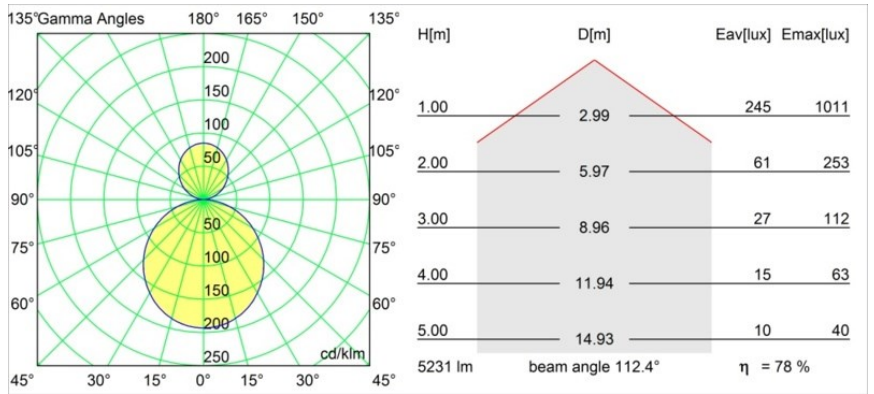

Light distribution & beam diagram