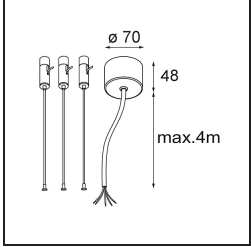

Date
Customer
Project
Type

Flat Moon Suspended Up/Down 450 2x LED 4000K 1-10V/Push-Dim DI White Structure

Specifications

Material	13300809
Light Source Type	LED
LED Type	FLAT MOON LED
LED technology	LED PCB
CRI	Min. 90
Colour Temperature	4000K
Lifetime	L80B20 @50,000 Hours
Lamp Included	Yes
Number of Light Sources	2
Binning (SDCM)	3
Light Direction	Up/Down
Input Voltage	230V
Luminaire power (W)	45.4
Electrical Class	I
IP Rating	20
Glow wire rating (°C)	650
Dimming Protocol	1-10V, Push-Dim
Indoor/Outdoor	Indoor
Application	Ceiling
Mounting	Suspended
Adjustability	Not Applicable
Distance to Lighted Object (m)	0,1
Primary Colour & Primary Finish	White, Structure
Gross weight (g)	5790.0
Luminous flux per lamp (lm)	4102
Efficacy (lm/W)	90
Glare rating	21
Remark	<ul style="list-style-type: none"> • Suspension kit not included • Suspension kit not included • This is not a complete product. Suspension kit required.

TM30 & CRI diagram

Light distribution & beam diagram

Optical Accessories

- 13289000** Diffuser Flat Moon 450 Prismatic
- 13289100** Diffuser Flat Moon 450 Ice Prismatic

Installation Accessories

- 11061909** Power Feed and Suspension Kit 4000 Round 5P Flat Moon (3) Straight White Structure
- 11061932** Power Feed and Suspension Kit 4000 Round 5P Flat Moon (3) Straight Black Structure

- 11061809** Power Feed and Suspension Kit 4000 Round 3P Flat Moon (3) Straight White Structure
- 11061832** Power Feed and Suspension Kit 4000 Round 3P Flat Moon (3) Straight Black Structure

- 11062409** Power Feed and Suspension Kit Round 9P Flat Moon (3) Straight (Incl. Power Feed Cable & Suspension Cable 4000) White Structure
- 11062432** Power Feed and Suspension Kit Round 9P Flat Moon (3) Straight (Incl. Power Feed Cable & Suspension Cable 4000) Black Structure