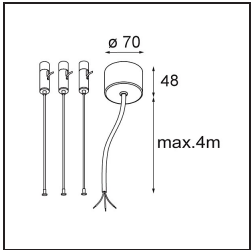

Date
Customer
Project
Type

Flat Moon Suspended Up/Down 450 2x LED 4000K 1-10V/Push-Dim DI White Structure

Specifications

Material	13300809
Light Source Type	LED
LED Type	FLAT MOON LED
LED technology	LED PCB
CRI	Min. 90
Colour Temperature	4000K
Lifetime	L80B20 @50,000 Hours
Lamp Included	Yes
Number of Light Sources	2
Binning (SDCM)	3
Light Direction	Up/Down
Input Voltage	230V
Luminaire power (W)	45.4
Electrical Class	I
IP Rating	20
Glow wire rating (°C)	650
Dimming Protocol	1-10V, Push-Dim
Indoor/Outdoor	Indoor
Application	Ceiling
Mounting	Suspended
Adjustability	Not Applicable
Distance to Lighted Object (m)	0,1
Primary Colour & Primary Finish	White, Structure
Gross weight (g)	5790.0
Luminous flux per lamp (lm)	4102
Efficacy (lm/W)	90
Glare rating	21
Remark	<ul style="list-style-type: none"> • Suspension kit not included • Suspension kit not included • This is not a complete product. Suspension kit required.

TM30 & CRI diagram

Light distribution & beam diagram

Optical Accessories

- 13289000** Diffuser Flat Moon 450 Prismatic
- 13289100** Diffuser Flat Moon 450 Ice Prismatic

Installation Accessories

- 11061909** Power Feed and Suspension Kit 4000 Round 5P Flat Moon (3) Straight White Structure
- 11061932** Power Feed and Suspension Kit 4000 Round 5P Flat Moon (3) Straight Black Structure

- 11061809** Power Feed and Suspension Kit 4000 Round 3P Flat Moon (3) Straight White Structure
- 11061832** Power Feed and Suspension Kit 4000 Round 3P Flat Moon (3) Straight Black Structure

- 11062409** Power Feed and Suspension Kit Round 9P Flat Moon (3) Straight (Incl. Power Feed Cable & Suspension Cable 4000) White Structure
- 11062432** Power Feed and Suspension Kit Round 9P Flat Moon (3) Straight (Incl. Power Feed Cable & Suspension Cable 4000) Black Structure