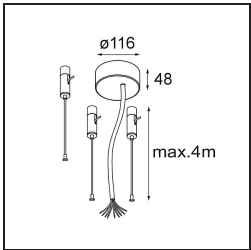

Date
Customer
Project
Type

Flat Moon Suspended Up/Down 450 2x LED 4000K 1-10V/Push-Dim DI White Structure

Specifications

Material	13300809
Light Source Type	LED
LED Type	FLAT MOON LED
LED technology	LED PCB
CRI	Min. 90
Colour Temperature	4000K
Lifetime	L80B20 @50,000 Hours
Lamp Included	Yes
Number of Light Sources	2
Binning (SDCM)	3
Light Direction	Up/Down
Input Voltage	230V
Luminaire power (W)	45.4
Electrical Class	I
IP Rating	20
Glow wire rating (°C)	650
Dimming Protocol	1-10V, Push-Dim
Indoor/Outdoor	Indoor
Application	Ceiling
Mounting	Suspended
Adjustability	Not Applicable
Distance to Lighted Object (m)	0,1
Primary Colour & Primary Finish	White, Structure
Gross weight (g)	5790.0
Luminous flux per lamp (lm)	4102
Efficacy (lm/W)	90
Glare rating	21
Remark	<ul style="list-style-type: none"> • Suspension kit not included • Suspension kit not included • This is not a complete product. Suspension kit required.

TM30 & CRI diagram

Light distribution & beam diagram

Optical Accessories

- 13289000** Diffuser Flat Moon 450 Prismatic
- 13289100** Diffuser Flat Moon 450 Ice Prismatic

Installation Accessories

- 11061909** Power Feed and Suspension Kit 4000 Round 5P Flat Moon (3) Straight White Structure
- 11061932** Power Feed and Suspension Kit 4000 Round 5P Flat Moon (3) Straight Black Structure

- 11061809** Power Feed and Suspension Kit 4000 Round 3P Flat Moon (3) Straight White Structure
- 11061832** Power Feed and Suspension Kit 4000 Round 3P Flat Moon (3) Straight Black Structure

- 11062409** Power Feed and Suspension Kit Round 9P Flat Moon (3) Straight (Incl. Power Feed Cable & Suspension Cable 4000) White Structure
- 11062432** Power Feed and Suspension Kit Round 9P Flat Moon (3) Straight (Incl. Power Feed Cable & Suspension Cable 4000) Black Structure