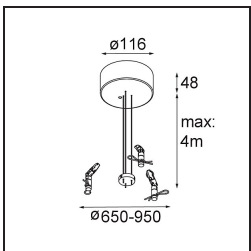

Date
Customer
Project
Type

Flat Moon Suspended Up/Down 450 2x LED 4000K 1-10V/Push-Dim DI White Structure

Specifications

Material	13300809
Light Source Type	LED
LED Type	FLAT MOON LED
LED technology	LED PCB
CRI	Min. 90
Colour Temperature	4000K
Lifetime	L80B20 @50,000 Hours
Lamp Included	Yes
Number of Light Sources	2
Binning (SDCM)	3
Light Direction	Up/Down
Input Voltage	230V
Luminaire power (W)	45.4
Electrical Class	I
IP Rating	20
Glow wire rating (°C)	650
Dimming Protocol	1-10V, Push-Dim
Indoor/Outdoor	Indoor
Application	Ceiling
Mounting	Suspended
Adjustability	Not Applicable
Distance to Lighted Object (m)	0,1
Primary Colour & Primary Finish	White, Structure
Gross weight (g)	5790.0
Luminous flux per lamp (lm)	4102
Efficacy (lm/W)	90
Glare rating	21
Remark	<ul style="list-style-type: none"> • Suspension kit not included • Suspension kit not included • This is not a complete product. Suspension kit required.

TM30 & CRI diagram

Light distribution & beam diagram

Optical Accessories

- 13289000** Diffuser Flat Moon 450 Prismatic
- 13289100** Diffuser Flat Moon 450 Ice Prismatic

Installation Accessories

- 11061909** Power Feed and Suspension Kit 4000 Round 5P Flat Moon (3) Straight White Structure
- 11061932** Power Feed and Suspension Kit 4000 Round 5P Flat Moon (3) Straight Black Structure

- 11061809** Power Feed and Suspension Kit 4000 Round 3P Flat Moon (3) Straight White Structure
- 11061832** Power Feed and Suspension Kit 4000 Round 3P Flat Moon (3) Straight Black Structure

- 11062409** Power Feed and Suspension Kit Round 9P Flat Moon (3) Straight (Incl. Power Feed Cable & Suspension Cable 4000) White Structure
- 11062432** Power Feed and Suspension Kit Round 9P Flat Moon (3) Straight (Incl. Power Feed Cable & Suspension Cable 4000) Black Structure