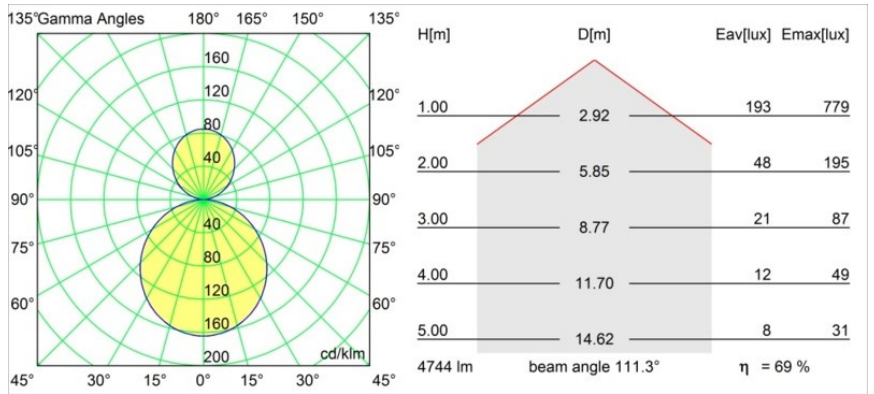

Light distribution & beam diagram