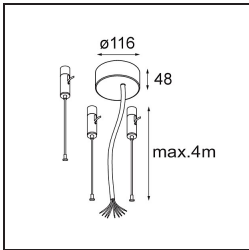

Specifications

Material	13300632
Light Source Type	LED
LED Type	FLAT MOON LED
LED technology	LED PCB
CRI	Min. 90
Colour Temperature	2700K
Lifetime	L80B20 @50,000 Hours
Lamp Included	Yes
Number of Light Sources	2
Binning (SDCM)	3
Light Direction	Up/Down
Input Voltage	230V
Luminaire power (W)	45.4
Electrical Class	I
IP Rating	20
Glow wire rating (°C)	650
Dimming Protocol	1-10V, Push-Dim
Indoor/Outdoor	Indoor
Application	Ceiling
Mounting	Suspended
Adjustability	Not Applicable
Distance to Lighted Object (m)	0,1
Primary Colour & Primary Finish	Black, Structure
Gross weight (g)	5790.0
Luminous flux per lamp (lm)	3295
Efficacy (lm/W)	72
Glare rating	20
Remark	<ul style="list-style-type: none"> • Suspension kit not included • Suspension kit not included • This is not a complete product. Suspension kit required.

TM30 & CRI diagram

Light distribution & beam diagram

Diagrams

Optical Accessories

- 13289000** Diffuser Flat Moon 450 Prismatic
- 13289100** Diffuser Flat Moon 450 Ice Prismatic

Installation Accessories

- 11061909** Power Feed and Suspension Kit 4000 Round 5P Flat Moon (3) Straight White Structure
- 11061932** Power Feed and Suspension Kit 4000 Round 5P Flat Moon (3) Straight Black Structure

- 11061809** Power Feed and Suspension Kit 4000 Round 3P Flat Moon (3) Straight White Structure
- 11061832** Power Feed and Suspension Kit 4000 Round 3P Flat Moon (3) Straight Black Structure

- 11062409** Power Feed and Suspension Kit Round 9P Flat Moon (3) Straight (Incl. Power Feed Cable & Suspension Cable 4000) White Structure
- 11062432** Power Feed and Suspension Kit Round 9P Flat Moon (3) Straight (Incl. Power Feed Cable & Suspension Cable 4000) Black Structure

- 11066109** Power Feed and Suspension Kit Round 5P Flat Moon (3) Triangle (Incl. Power Feed Cable & Suspension Cable 4000) White Structure
- 11066132** Power Feed and Suspension Kit Round 5P Flat Moon (3) Triangle (Incl. Power Feed Cable & Suspension Cable 4000) Black Structure