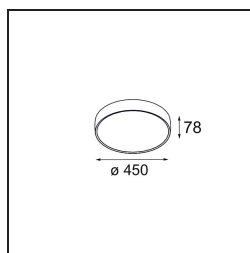

Specifications

Material	13300632
Light Source Type	LED
LED Type	FLAT MOON LED
LED technology	LED PCB
CRI	Min. 90
Colour Temperature	2700K
Lifetime	L80B20 @50,000 Hours
Lamp Included	Yes
Number of Light Sources	2
Binning (SDCM)	3
Light Direction	Up/Down
Input Voltage	230V
Luminaire power (W)	45.4
Electrical Class	I
IP Rating	20
Glow wire rating (°C)	650
Dimming Protocol	1-10V, Push-Dim
Indoor/Outdoor	Indoor
Application	Ceiling
Mounting	Suspended
Adjustability	Not Applicable
Distance to Lighted Object (m)	0,1
Primary Colour & Primary Finish	Black, Structure
Gross weight (g)	5790.0
Luminous flux per lamp (lm)	3295
Efficacy (lm/W)	72
Glare rating	20
Remark	<ul style="list-style-type: none"> • Suspension kit not included • Suspension kit not included • This is not a complete product. Suspension kit required.