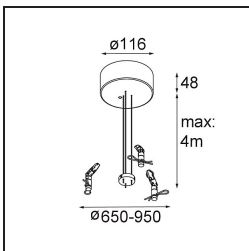

Specifications

Material	13300632
Light Source Type	LED
LED Type	FLAT MOON LED
LED technology	LED PCB
CRI	Min. 90
Colour Temperature	2700K
Lifetime	L80B20 @50,000 Hours
Lamp Included	Yes
Number of Light Sources	2
Binning (SDCM)	3
Light Direction	Up/Down
Input Voltage	230V
Luminaire power (W)	45.4
Electrical Class	I
IP Rating	20
Glow wire rating (°C)	650
Dimming Protocol	1-10V, Push-Dim
Indoor/Outdoor	Indoor
Application	Ceiling
Mounting	Suspended
Adjustability	Not Applicable
Distance to Lighted Object (m)	0,1
Primary Colour & Primary Finish	Black, Structure
Gross weight (g)	5790.0
Luminous flux per lamp (lm)	3295
Efficacy (lm/W)	72
Glare rating	20
Remark	<ul style="list-style-type: none"> • Suspension kit not included • Suspension kit not included • This is not a complete product. Suspension kit required.

TM30 & CRI diagram

Light distribution & beam diagram

Diagrams

Optical Accessories

- 13289000** Diffuser Flat Moon 450 Prismatic
- 13289100** Diffuser Flat Moon 450 Ice Prismatic

Installation Accessories

- 11061909** Power Feed and Suspension Kit 4000 Round 5P Flat Moon (3) Straight White Structure
- 11061932** Power Feed and Suspension Kit 4000 Round 5P Flat Moon (3) Straight Black Structure

- 11061809** Power Feed and Suspension Kit 4000 Round 3P Flat Moon (3) Straight White Structure
- 11061832** Power Feed and Suspension Kit 4000 Round 3P Flat Moon (3) Straight Black Structure

- 11062409** Power Feed and Suspension Kit Round 9P Flat Moon (3) Straight (Incl. Power Feed Cable & Suspension Cable 4000) White Structure
- 11062432** Power Feed and Suspension Kit Round 9P Flat Moon (3) Straight (Incl. Power Feed Cable & Suspension Cable 4000) Black Structure

- 11066109** Power Feed and Suspension Kit Round 5P Flat Moon (3) Triangle (Incl. Power Feed Cable & Suspension Cable 4000) White Structure
- 11066132** Power Feed and Suspension Kit Round 5P Flat Moon (3) Triangle (Incl. Power Feed Cable & Suspension Cable 4000) Black Structure