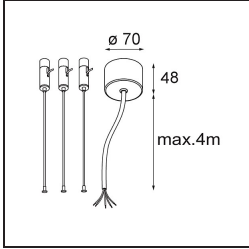

Specifications

Material	13300632
Light Source Type	LED
LED Type	FLAT MOON LED
LED technology	LED PCB
CRI	Min. 90
Colour Temperature	2700K
Lifetime	L80B20 @50,000 Hours
Lamp Included	Yes
Number of Light Sources	2
Binning (SDCM)	3
Light Direction	Up/Down
Input Voltage	230V
Luminaire power (W)	45.4
Electrical Class	I
IP Rating	20
Glow wire rating (°C)	650
Dimming Protocol	1-10V, Push-Dim
Indoor/Outdoor	Indoor
Application	Ceiling
Mounting	Suspended
Adjustability	Not Applicable
Distance to Lighted Object (m)	0,1
Primary Colour & Primary Finish	Black, Structure
Gross weight (g)	5790.0
Luminous flux per lamp (lm)	3295
Efficacy (lm/W)	72
Glare rating	20
Remark	<ul style="list-style-type: none"> • Suspension kit not included • Suspension kit not included • This is not a complete product. Suspension kit required.

TM30 & CRI diagram

Light distribution & beam diagram

Diagrams

Optical Accessories

- 13289000** Diffuser Flat Moon 450 Prismatic
- 13289100** Diffuser Flat Moon 450 Ice Prismatic

Installation Accessories

- 11061909** Power Feed and Suspension Kit 4000 Round 5P Flat Moon (3) Straight White Structure
- 11061932** Power Feed and Suspension Kit 4000 Round 5P Flat Moon (3) Straight Black Structure

- 11061809** Power Feed and Suspension Kit 4000 Round 3P Flat Moon (3) Straight White Structure
- 11061832** Power Feed and Suspension Kit 4000 Round 3P Flat Moon (3) Straight Black Structure

- 11062409** Power Feed and Suspension Kit Round 9P Flat Moon (3) Straight (Incl. Power Feed Cable & Suspension Cable 4000) White Structure
- 11062432** Power Feed and Suspension Kit Round 9P Flat Moon (3) Straight (Incl. Power Feed Cable & Suspension Cable 4000) Black Structure

- 11066109** Power Feed and Suspension Kit Round 5P Flat Moon (3) Triangle (Incl. Power Feed Cable & Suspension Cable 4000) White Structure
- 11066132** Power Feed and Suspension Kit Round 5P Flat Moon (3) Triangle (Incl. Power Feed Cable & Suspension Cable 4000) Black Structure