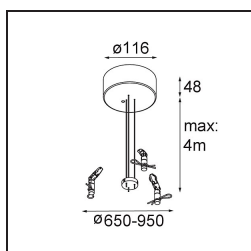

11066109 Power Feed and Suspension Kit Round 5P Flat Moon (3) Triangle (Incl. Power Feed Cable & Suspension Cable 4000) White Structure

11066132 Power Feed and Suspension Kit Round 5P Flat Moon (3) Triangle (Incl. Power Feed Cable & Suspension Cable 4000) Black Structure