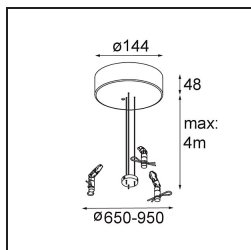

■ **11066209** Power Feed and Suspension Kit Round 9P Flat Moon (3) Triangle (Incl. Power Feed Cable & Suspension Cable 4000) White Structure

■ **11066232** Power Feed and Suspension Kit Round 9P Flat Moon (3) Triangle (Incl. Power Feed Cable & Suspension Cable 4000) Black Structure

■ Choisir un accessoire requis