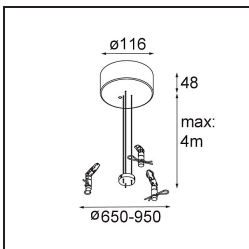

Date
Customer
Project
Type

Flat Moon Suspended Up/Down 450 2x LED 3000K 1-10V/Push-Dim DI White Structure

Specifications

Material	13300709
Light Source Type	LED
LED Type	FLAT MOON LED
LED technology	LED PCB
CRI	Min. 90
Colour Temperature	3000K
Lifetime	L80B20 @50,000 Hours
Lamp Included	Yes
Number of Light Sources	2
Binning (SDCM)	3
Light Direction	Up/Down
Input Voltage	230V
Luminaire power (W)	45.4
Electrical Class	I
IP Rating	20
Glow wire rating (°C)	650
Dimming Protocol	1-10V, Push-Dim
Indoor/Outdoor	Indoor
Application	Ceiling
Mounting	Suspended
Adjustability	Not Applicable
Distance to Lighted Object (m)	0,1
Primary Colour & Primary Finish	White, Structure
Gross weight (g)	5790.0
Luminous flux per lamp (lm)	3573
Efficacy (lm/W)	78
Glare rating	21
Remark	<ul style="list-style-type: none"> • Suspension kit not included • Suspension kit not included • This is not a complete product. Suspension kit required.

TM30 & CRI diagram

Light distribution & beam diagram

Optical Accessories

- 13289000** Diffuser Flat Moon 450 Prismatic
- 13289100** Diffuser Flat Moon 450 Ice Prismatic

Installation Accessories

- 11061909** Power Feed and Suspension Kit 4000 Round 5P Flat Moon (3) Straight White Structure
- 11061932** Power Feed and Suspension Kit 4000 Round 5P Flat Moon (3) Straight Black Structure

- 11061809** Power Feed and Suspension Kit 4000 Round 3P Flat Moon (3) Straight White Structure
- 11061832** Power Feed and Suspension Kit 4000 Round 3P Flat Moon (3) Straight Black Structure

- 11062409** Power Feed and Suspension Kit Round 9P Flat Moon (3) Straight (Incl. Power Feed Cable & Suspension Cable 4000) White Structure
- 11062432** Power Feed and Suspension Kit Round 9P Flat Moon (3) Straight (Incl. Power Feed Cable & Suspension Cable 4000) Black Structure