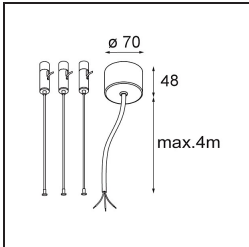

Date
Customer
Project
Type

Flat Moon Suspended Up/Down 450 2x LED 3000K 1-10V/Push-Dim DI White Structure

Specifications

Material	13300709
Light Source Type	LED
LED Type	FLAT MOON LED
LED technology	LED PCB
CRI	Min. 90
Colour Temperature	3000K
Lifetime	L80B20 @50,000 Hours
Lamp Included	Yes
Number of Light Sources	2
Binning (SDCM)	3
Light Direction	Up/Down
Input Voltage	230V
Luminaire power (W)	45.4
Electrical Class	I
IP Rating	20
Glow wire rating (°C)	650
Dimming Protocol	1-10V, Push-Dim
Indoor/Outdoor	Indoor
Application	Ceiling
Mounting	Suspended
Adjustability	Not Applicable
Distance to Lighted Object (m)	0,1
Primary Colour & Primary Finish	White, Structure
Gross weight (g)	5790.0
Luminous flux per lamp (lm)	3573
Efficacy (lm/W)	78
Glare rating	21
Remark	<ul style="list-style-type: none"> • Suspension kit not included • Suspension kit not included • This is not a complete product. Suspension kit required.

TM30 & CRI diagram

Light distribution & beam diagram

Optical Accessories

- 13289000** Diffuser Flat Moon 450 Prismatic
- 13289100** Diffuser Flat Moon 450 Ice Prismatic

Installation Accessories

- 11061909** Power Feed and Suspension Kit 4000 Round 5P Flat Moon (3) Straight White Structure
- 11061932** Power Feed and Suspension Kit 4000 Round 5P Flat Moon (3) Straight Black Structure

- 11061809** Power Feed and Suspension Kit 4000 Round 3P Flat Moon (3) Straight White Structure
- 11061832** Power Feed and Suspension Kit 4000 Round 3P Flat Moon (3) Straight Black Structure

- 11062409** Power Feed and Suspension Kit Round 9P Flat Moon (3) Straight (Incl. Power Feed Cable & Suspension Cable 4000) White Structure
- 11062432** Power Feed and Suspension Kit Round 9P Flat Moon (3) Straight (Incl. Power Feed Cable & Suspension Cable 4000) Black Structure