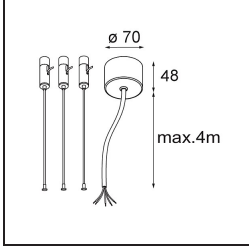

Date
Customer
Project
Type

Flat Moon Suspended Up/Down 450 2x LED 3000K 1-10V/Push-Dim DI White Structure

Specifications

Material	13300709
Light Source Type	LED
LED Type	FLAT MOON LED
LED technology	LED PCB
CRI	Min. 90
Colour Temperature	3000K
Lifetime	L80B20 @50,000 Hours
Lamp Included	Yes
Number of Light Sources	2
Binning (SDCM)	3
Light Direction	Up/Down
Input Voltage	230V
Luminaire power (W)	45.4
Electrical Class	I
IP Rating	20
Glow wire rating (°C)	650
Dimming Protocol	1-10V, Push-Dim
Indoor/Outdoor	Indoor
Application	Ceiling
Mounting	Suspended
Adjustability	Not Applicable
Distance to Lighted Object (m)	0,1
Primary Colour & Primary Finish	White, Structure
Gross weight (g)	5790.0
Luminous flux per lamp (lm)	3573
Efficacy (lm/W)	78
Glare rating	21
Remark	<ul style="list-style-type: none"> • Suspension kit not included • Suspension kit not included • This is not a complete product. Suspension kit required.

TM30 & CRI diagram

Light distribution & beam diagram

Optical Accessories

- 13289000** Diffuser Flat Moon 450 Prismatic
- 13289100** Diffuser Flat Moon 450 Ice Prismatic

Installation Accessories

- 11061909** Power Feed and Suspension Kit 4000 Round 5P Flat Moon (3) Straight White Structure
- 11061932** Power Feed and Suspension Kit 4000 Round 5P Flat Moon (3) Straight Black Structure

- 11061809** Power Feed and Suspension Kit 4000 Round 3P Flat Moon (3) Straight White Structure
- 11061832** Power Feed and Suspension Kit 4000 Round 3P Flat Moon (3) Straight Black Structure

- 11062409** Power Feed and Suspension Kit Round 9P Flat Moon (3) Straight (Incl. Power Feed Cable & Suspension Cable 4000) White Structure
- 11062432** Power Feed and Suspension Kit Round 9P Flat Moon (3) Straight (Incl. Power Feed Cable & Suspension Cable 4000) Black Structure