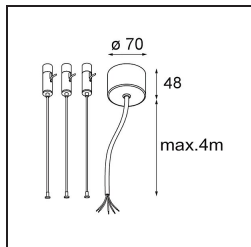

Date
Customer
Project
Type

Flat Moon Suspended Up/Down 450 2x LED 3000K 1-10V/Push-Dim DI White Structure

Specifications

Material	13300709
Light Source Type	LED
LED Type	FLAT MOON LED
LED technology	LED PCB
CRI	Min. 90
Colour Temperature	3000K
Lifetime	L80B20 @50,000 Hours
Lamp Included	Yes
Number of Light Sources	2
Binning (SDCM)	3
Light Direction	Up/Down
Input Voltage	230V
Luminaire power (W)	45.4
Electrical Class	I
IP Rating	20
Glow wire rating (°C)	650
Dimming Protocol	1-10V, Push-Dim
Indoor/Outdoor	Indoor
Application	Ceiling
Mounting	Suspended
Adjustability	Not Applicable
Distance to Lighted Object (m)	0,1
Primary Colour & Primary Finish	White, Structure
Gross weight (g)	5790.0
Delivered lumens (lm)	3573
Efficacy (lm/W)	78
Glare rating	21
Remark	<ul style="list-style-type: none"> • Suspension kit not included • Suspension kit not included • This is not a complete product. Suspension kit required.

TM30 & CRI diagram

Light distribution & beam diagram

Optical Accessories

- 13289000** Diffuser Flat Moon 450 Prismatic
- 13289100** Diffuser Flat Moon 450 Ice Prismatic

Installation Accessories

- 11061909** Power Feed and Suspension Kit 4000 Round 5P Flat Moon (3) Straight White Structure
- 11061932** Power Feed and Suspension Kit 4000 Round 5P Flat Moon (3) Straight Black Structure

- 11061809** Power Feed and Suspension Kit 4000 Round 3P Flat Moon (3) Straight White Structure
- 11061832** Power Feed and Suspension Kit 4000 Round 3P Flat Moon (3) Straight Black Structure

- 11062409** Power Feed and Suspension Kit Round 9P Flat Moon (3) Straight (Incl. Power Feed Cable & Suspension Cable 4000) White Structure
- 11062432** Power Feed and Suspension Kit Round 9P Flat Moon (3) Straight (Incl. Power Feed Cable & Suspension Cable 4000) Black Structure