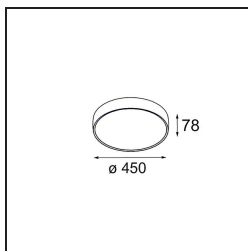

Date
Customer
Project
Type

Flat Moon Suspended Up/Down 450 2x LED 3000K 1-10V/Push-Dim DI White Structure

Specifications

Material	13300709
Light Source Type	LED
LED Type	FLAT MOON LED
LED technology	LED PCB
CRI	Min. 90
Colour Temperature	3000K
Lifetime	L80B20 @50,000 Hours
Lamp Included	Yes
Number of Light Sources	2
Binning (SDCM)	3
Light Direction	Up/Down
Input Voltage	230V
Luminaire power (W)	45.4
Electrical Class	I
IP Rating	20
Glow wire rating (°C)	650
Dimming Protocol	1-10V, Push-Dim
Indoor/Outdoor	Indoor
Application	Ceiling
Mounting	Suspended
Adjustability	Not Applicable
Distance to Lighted Object (m)	0,1
Primary Colour & Primary Finish	White, Structure
Gross weight (g)	5790.0
Delivered lumens (lm)	3573
Efficacy (lm/W)	78
Glare rating	21
Remark	<ul style="list-style-type: none"> • Suspension kit not included • Suspension kit not included • This is not a complete product. Suspension kit required.