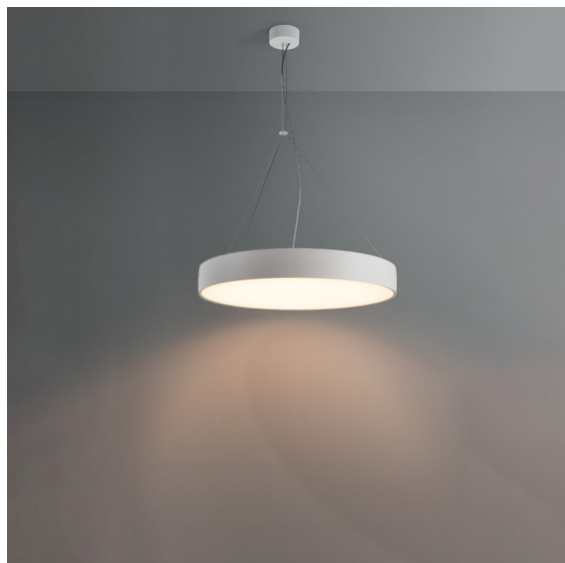

Date
Customer
Project
Type

Flat Moon Suspended Up/Down 450 2x LED 3000K 1-10V/Push-Dim DI White Structure

Specifications

Material	13300709
Light Source Type	LED
LED Type	FLAT MOON LED
LED technology	LED PCB
CRI	Min. 90
Colour Temperature	3000K
Lifetime	L80B20 @50,000 Hours
Lamp Included	Yes
Number of Light Sources	2
Binning (SDCM)	3
Light Direction	Up/Down
Input Voltage	230V
Luminaire power (W)	45.4
Electrical Class	I
IP Rating	20
Glow wire rating (°C)	650
Dimming Protocol	1-10V, Push-Dim
Indoor/Outdoor	Indoor
Application	Ceiling
Mounting	Suspended
Adjustability	Not Applicable
Distance to Lighted Object (m)	0,1
Primary Colour & Primary Finish	White, Structure
Gross weight (g)	5790.0
Luminous flux per lamp (lm)	3573
Efficacy (lm/W)	78
Glare rating	21
Remark	<ul style="list-style-type: none"> • Suspension kit not included • Suspension kit not included • This is not a complete product. Suspension kit required.

When minimalist, general lighting design meets the celestial. Our slim and round Flat Moon family offers a LED PCB solution that produces a homogeneous light surface we can't stop looking at. Either full or eclipsed, Flat Moon lights your space with the calm and beauty you expect.