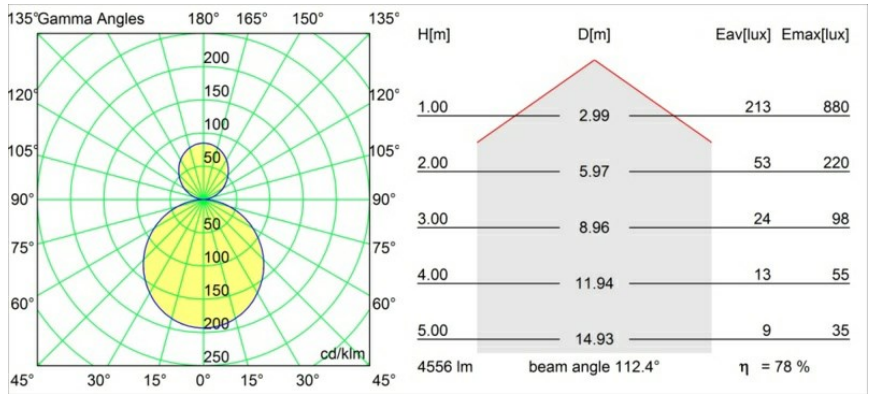

Light distribution & beam diagram