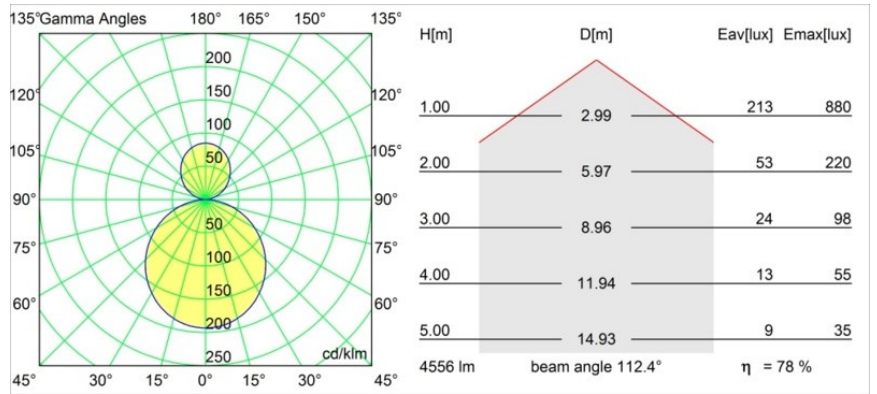

Light distribution & beam diagram