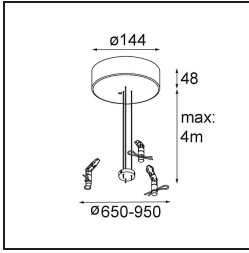

- **11066209** Power Feed and Suspension Kit Round 9P Flat Moon (3) Triangle (Incl. Power Feed Cable & Suspension Cable 4000) White Structure
- **11066232** Power Feed and Suspension Kit Round 9P Flat Moon (3) Triangle (Incl. Power Feed Cable & Suspension Cable 4000) Black Structure
- Choose a required accessory