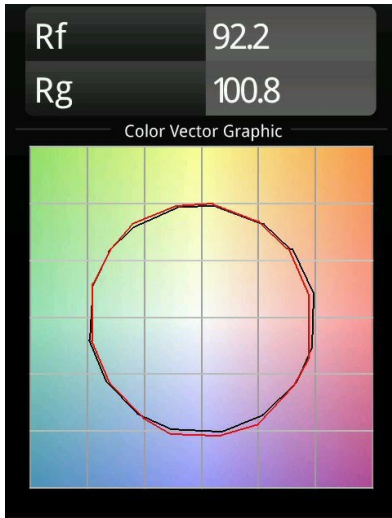

TM30 & CRI diagram