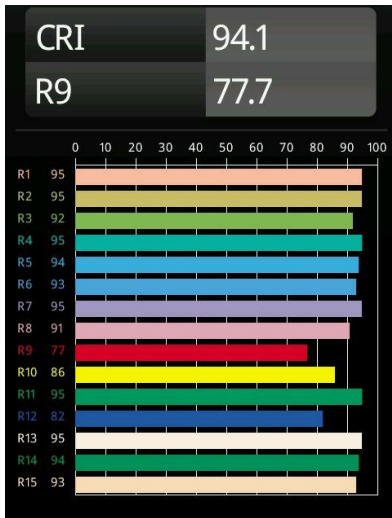

TM30 & CRI diagram