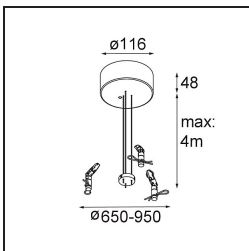

Date
Customer
Project
Type

Flat Moon Suspended Up/Down 450 2x LED 3000K 1-10V/Push-Dim DI White Structure

Specifications

Material	13300709
Light Source Type	LED
LED Type	FLAT MOON LED
LED technology	LED PCB
CRI	Min. 90
Colour Temperature	3000K
Lifetime	L80B20 @50,000 Hours
Lamp Included	Yes
Number of Light Sources	2
Binning (SDCM)	3
Light Direction	Up/Down
Input Voltage	230V
Luminaire power (W)	45.4
Electrical Class	I
IP Rating	20
Glow wire rating (°C)	650
Dimming Protocol	1-10V, Push-Dim
Indoor/Outdoor	Indoor
Application	Ceiling
Mounting	Suspended
Adjustability	Not Applicable
Distance to Lighted Object (m)	0,1
Primary Colour & Primary Finish	White, Structure
Gross weight (g)	5790.0
Luminous flux per lamp (lm)	3573
Efficacy (lm/W)	78
Glare rating	21
Remark	<ul style="list-style-type: none"> • Suspension kit not included • Suspension kit not included • This is not a complete product. Suspension kit required.

TM30 & CRI diagram

Light distribution & beam diagram

Optical Accessories

- 13289000** Diffuser Flat Moon 450 Prismatic
- 13289100** Diffuser Flat Moon 450 Ice Prismatic

Installation Accessories

- 11061909** Power Feed and Suspension Kit 4000 Round 5P Flat Moon (3) Straight White Structure
- 11061932** Power Feed and Suspension Kit 4000 Round 5P Flat Moon (3) Straight Black Structure

- 11061809** Power Feed and Suspension Kit 4000 Round 3P Flat Moon (3) Straight White Structure
- 11061832** Power Feed and Suspension Kit 4000 Round 3P Flat Moon (3) Straight Black Structure

- 11062409** Power Feed and Suspension Kit Round 9P Flat Moon (3) Straight (Incl. Power Feed Cable & Suspension Cable 4000) White Structure
- 11062432** Power Feed and Suspension Kit Round 9P Flat Moon (3) Straight (Incl. Power Feed Cable & Suspension Cable 4000) Black Structure