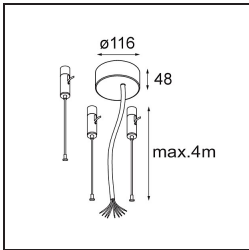

Date
Customer
Project
Type

Flat Moon Suspended Up/Down 450 2x LED 3000K 1-10V/Push-Dim DI White Structure

Specifications

Material	13300709
Light Source Type	LED
LED Type	FLAT MOON LED
LED technology	LED PCB
CRI	Min. 90
Colour Temperature	3000K
Lifetime	L80B20 @50,000 Hours
Lamp Included	Yes
Number of Light Sources	2
Binning (SDCM)	3
Light Direction	Up/Down
Input Voltage	230V
Luminaire power (W)	45.4
Electrical Class	I
IP Rating	20
Glow wire rating (°C)	650
Dimming Protocol	1-10V, Push-Dim
Indoor/Outdoor	Indoor
Application	Ceiling
Mounting	Suspended
Adjustability	Not Applicable
Distance to Lighted Object (m)	0,1
Primary Colour & Primary Finish	White, Structure
Gross weight (g)	5790.0
Luminous flux per lamp (lm)	3573
Efficacy (lm/W)	78
Glare rating	21
Remark	<ul style="list-style-type: none"> • Suspension kit not included • Suspension kit not included • This is not a complete product. Suspension kit required.

TM30 & CRI diagram

Light distribution & beam diagram

Optical Accessories

- 13289000** Diffuser Flat Moon 450 Prismatic
- 13289100** Diffuser Flat Moon 450 Ice Prismatic

Installation Accessories

- 11061909** Power Feed and Suspension Kit 4000 Round 5P Flat Moon (3) Straight White Structure
- 11061932** Power Feed and Suspension Kit 4000 Round 5P Flat Moon (3) Straight Black Structure

- 11061809** Power Feed and Suspension Kit 4000 Round 3P Flat Moon (3) Straight White Structure
- 11061832** Power Feed and Suspension Kit 4000 Round 3P Flat Moon (3) Straight Black Structure

- 11062409** Power Feed and Suspension Kit Round 9P Flat Moon (3) Straight (Incl. Power Feed Cable & Suspension Cable 4000) White Structure
- 11062432** Power Feed and Suspension Kit Round 9P Flat Moon (3) Straight (Incl. Power Feed Cable & Suspension Cable 4000) Black Structure