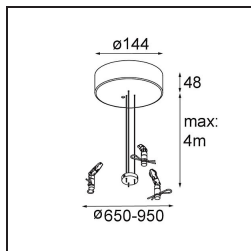

■ **11066209** Power Feed and Suspension Kit Round 9P Flat Moon (3) Triangle (Incl. Power Feed Cable & Suspension Cable 4000) White Structure

■ **11066232** Power Feed and Suspension Kit Round 9P Flat Moon (3) Triangle (Incl. Power Feed Cable & Suspension Cable 4000) Black Structure

■ Choose a required accessory