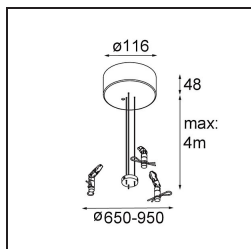

Date
Customer
Project
Type

Flat Moon Suspended Up/Down 450 2x LED 3000K 1-10V/Push-Dim DI White Structure

Specifications

Material	13300709
Light Source Type	LED
LED Type	FLAT MOON LED
LED technology	LED PCB
CRI	Min. 90
Colour Temperature	3000K
Lifetime	L80B20 @50,000 Hours
Lamp Included	Yes
Number of Light Sources	2
Binning (SDCM)	3
Light Direction	Up/Down
Input Voltage	230V
Luminaire power (W)	45.4
Electrical Class	I
IP Rating	20
Glow wire rating (°C)	650
Dimming Protocol	1-10V, Push-Dim
Indoor/Outdoor	Indoor
Application	Ceiling
Mounting	Suspended
Adjustability	Not Applicable
Distance to Lighted Object (m)	0,1
Primary Colour & Primary Finish	White, Structure
Gross weight (g)	5790.0
Delivered lumens (lm)	3573
Efficacy (lm/W)	78
Glare rating	21
Remark	<ul style="list-style-type: none"> • Suspension kit not included • Suspension kit not included • This is not a complete product. Suspension kit required.

TM30 & CRI diagram

Light distribution & beam diagram

Optical Accessories

- 13289000** Diffuser Flat Moon 450 Prismatic
- 13289100** Diffuser Flat Moon 450 Ice Prismatic

Installation Accessories

- 11061909** Power Feed and Suspension Kit 4000 Round 5P Flat Moon (3) Straight White Structure
- 11061932** Power Feed and Suspension Kit 4000 Round 5P Flat Moon (3) Straight Black Structure

- 11061809** Power Feed and Suspension Kit 4000 Round 3P Flat Moon (3) Straight White Structure
- 11061832** Power Feed and Suspension Kit 4000 Round 3P Flat Moon (3) Straight Black Structure

- 11062409** Power Feed and Suspension Kit Round 9P Flat Moon (3) Straight (Incl. Power Feed Cable & Suspension Cable 4000) White Structure
- 11062432** Power Feed and Suspension Kit Round 9P Flat Moon (3) Straight (Incl. Power Feed Cable & Suspension Cable 4000) Black Structure