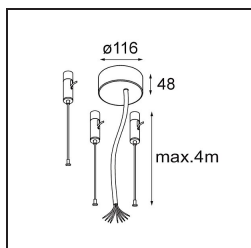

Date
Customer
Project
Type

Flat Moon Suspended Up/Down 450 2x LED 3000K 1-10V/Push-Dim DI White Structure

Specifications

Material	13300709
Light Source Type	LED
LED Type	FLAT MOON LED
LED technology	LED PCB
CRI	Min. 90
Colour Temperature	3000K
Lifetime	L80B20 @50,000 Hours
Lamp Included	Yes
Number of Light Sources	2
Binning (SDCM)	3
Light Direction	Up/Down
Input Voltage	230V
Luminaire power (W)	45.4
Electrical Class	I
IP Rating	20
Glow wire rating (°C)	650
Dimming Protocol	1-10V, Push-Dim
Indoor/Outdoor	Indoor
Application	Ceiling
Mounting	Suspended
Adjustability	Not Applicable
Distance to Lighted Object (m)	0,1
Primary Colour & Primary Finish	White, Structure
Gross weight (g)	5790.0
Delivered lumens (lm)	3573
Efficacy (lm/W)	78
Glare rating	21
Remark	<ul style="list-style-type: none"> • Suspension kit not included • Suspension kit not included • This is not a complete product. Suspension kit required.

TM30 & CRI diagram

Light distribution & beam diagram

Optical Accessories

- 13289000** Diffuser Flat Moon 450 Prismatic
- 13289100** Diffuser Flat Moon 450 Ice Prismatic

Installation Accessories

- 11061909** Power Feed and Suspension Kit 4000 Round 5P Flat Moon (3) Straight White Structure
- 11061932** Power Feed and Suspension Kit 4000 Round 5P Flat Moon (3) Straight Black Structure

- 11061809** Power Feed and Suspension Kit 4000 Round 3P Flat Moon (3) Straight White Structure
- 11061832** Power Feed and Suspension Kit 4000 Round 3P Flat Moon (3) Straight Black Structure

- 11062409** Power Feed and Suspension Kit Round 9P Flat Moon (3) Straight (Incl. Power Feed Cable & Suspension Cable 4000) White Structure
- 11062432** Power Feed and Suspension Kit Round 9P Flat Moon (3) Straight (Incl. Power Feed Cable & Suspension Cable 4000) Black Structure