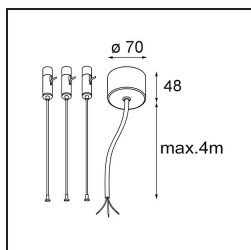

Date
Customer
Project
Type

Flat Moon Suspended Up/Down 450 2x LED 3000K 1-10V/Push-Dim DI White Structure

Specifications

Material	13300709
Light Source Type	LED
LED Type	FLAT MOON LED
LED technology	LED PCB
CRI	Min. 90
Colour Temperature	3000K
Lifetime	L80B20 @50,000 Hours
Lamp Included	Yes
Number of Light Sources	2
Binning (SDCM)	3
Light Direction	Up/Down
Input Voltage	230V
Luminaire power (W)	45.4
Electrical Class	I
IP Rating	20
Glow wire rating (°C)	650
Dimming Protocol	1-10V, Push-Dim
Indoor/Outdoor	Indoor
Application	Ceiling
Mounting	Suspended
Adjustability	Not Applicable
Distance to Lighted Object (m)	0,1
Primary Colour & Primary Finish	White, Structure
Gross weight (g)	5790.0
Delivered lumens (lm)	3573
Efficacy (lm/W)	78
Glare rating	21
Remark	<ul style="list-style-type: none"> • Suspension kit not included • Suspension kit not included • This is not a complete product. Suspension kit required.

TM30 & CRI diagram

Light distribution & beam diagram

Optical Accessories

- 13289000** Diffuser Flat Moon 450 Prismatic
- 13289100** Diffuser Flat Moon 450 Ice Prismatic

Installation Accessories

- 11061909** Power Feed and Suspension Kit 4000 Round 5P Flat Moon (3) Straight White Structure
- 11061932** Power Feed and Suspension Kit 4000 Round 5P Flat Moon (3) Straight Black Structure

- 11061809** Power Feed and Suspension Kit 4000 Round 3P Flat Moon (3) Straight White Structure
- 11061832** Power Feed and Suspension Kit 4000 Round 3P Flat Moon (3) Straight Black Structure

- 11062409** Power Feed and Suspension Kit Round 9P Flat Moon (3) Straight (Incl. Power Feed Cable & Suspension Cable 4000) White Structure
- 11062432** Power Feed and Suspension Kit Round 9P Flat Moon (3) Straight (Incl. Power Feed Cable & Suspension Cable 4000) Black Structure