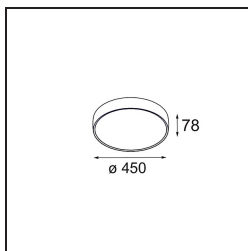

Date
Customer
Project
Type

Flat Moon Suspended Up/Down 450 2x LED 3000K 1-10V/Push-Dim DI White Structure

Specifications

Material	13300709
Light Source Type	LED
LED Type	FLAT MOON LED
LED technology	LED PCB
CRI	Min. 90
Colour Temperature	3000K
Lifetime	L80B20 @50,000 Hours
Lamp Included	Yes
Number of Light Sources	2
Binning (SDCM)	3
Light Direction	Up/Down
Input Voltage	230V
Luminaire power (W)	45.4
Electrical Class	I
IP Rating	20
Glow wire rating (°C)	650
Dimming Protocol	1-10V, Push-Dim
Indoor/Outdoor	Indoor
Application	Ceiling
Mounting	Suspended
Adjustability	Not Applicable
Distance to Lighted Object (m)	0,1
Primary Colour & Primary Finish	White, Structure
Gross weight (g)	5790.0
Luminous flux per lamp (lm)	3573
Efficacy (lm/W)	78
Glare rating	21
Remark	<ul style="list-style-type: none"> • Suspension kit not included • Suspension kit not included • This is not a complete product. Suspension kit required.