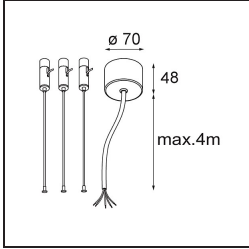

Date
Customer
Project
Type

Flat Moon Suspended Up/Down 450 2x LED 3000K 1-10V/Push-Dim DI White Structure

Specifications

Material	13300709
Light Source Type	LED
LED Type	FLAT MOON LED
LED technology	LED PCB
CRI	Min. 90
Colour Temperature	3000K
Lifetime	L80B20 @50,000 Hours
Lamp Included	Yes
Number of Light Sources	2
Binning (SDCM)	3
Light Direction	Up/Down
Input Voltage	230V
Luminaire power (W)	45.4
Electrical Class	I
IP Rating	20
Glow wire rating (°C)	650
Dimming Protocol	1-10V, Push-Dim
Indoor/Outdoor	Indoor
Application	Ceiling
Mounting	Suspended
Adjustability	Not Applicable
Distance to Lighted Object (m)	0,1
Primary Colour & Primary Finish	White, Structure
Gross weight (g)	5790.0
Luminous flux per lamp (lm)	3573
Efficacy (lm/W)	78
Glare rating	21
Remark	<ul style="list-style-type: none"> • Suspension kit not included • Suspension kit not included • This is not a complete product. Suspension kit required.

TM30 & CRI diagram

Light distribution & beam diagram

Optical Accessories

- 13289000** Diffuser Flat Moon 450 Prismatic
- 13289100** Diffuser Flat Moon 450 Ice Prismatic

Installation Accessories

- 11061909** Power Feed and Suspension Kit 4000 Round 5P Flat Moon (3) Straight White Structure
- 11061932** Power Feed and Suspension Kit 4000 Round 5P Flat Moon (3) Straight Black Structure

- 11061809** Power Feed and Suspension Kit 4000 Round 3P Flat Moon (3) Straight White Structure
- 11061832** Power Feed and Suspension Kit 4000 Round 3P Flat Moon (3) Straight Black Structure

- 11062409** Power Feed and Suspension Kit Round 9P Flat Moon (3) Straight (Incl. Power Feed Cable & Suspension Cable 4000) White Structure
- 11062432** Power Feed and Suspension Kit Round 9P Flat Moon (3) Straight (Incl. Power Feed Cable & Suspension Cable 4000) Black Structure