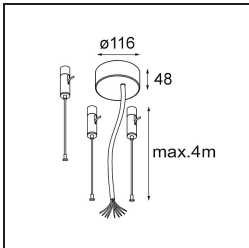

Date
Customer
Project
Type

Flat Moon Suspended Up/Down 450 2x LED 3000K 1-10V/Push-Dim DI White Structure

Specifications

Material	13300709
Light Source Type	LED
LED Type	FLAT MOON LED
LED technology	LED PCB
CRI	Min. 90
Colour Temperature	3000K
Lifetime	L80B20 @50,000 Hours
Lamp Included	Yes
Number of Light Sources	2
Binning (SDCM)	3
Light Direction	Up/Down
Input Voltage	230V
Luminaire power (W)	45.4
Electrical Class	I
IP Rating	20
Glow wire rating (°C)	650
Dimming Protocol	1-10V, Push-Dim
Indoor/Outdoor	Indoor
Application	Ceiling
Mounting	Suspended
Adjustability	Not Applicable
Distance to Lighted Object (m)	0,1
Primary Colour & Primary Finish	White, Structure
Gross weight (g)	5790.0
Luminous flux per lamp (lm)	3573
Efficacy (lm/W)	78
Glare rating	21
Remark	<ul style="list-style-type: none"> • Suspension kit not included • Suspension kit not included • This is not a complete product. Suspension kit required.

TM30 & CRI diagram

Light distribution & beam diagram

Optical Accessories

- 13289000** Diffuser Flat Moon 450 Prismatic
- 13289100** Diffuser Flat Moon 450 Ice Prismatic

Installation Accessories

- 11061909** Power Feed and Suspension Kit 4000 Round 5P Flat Moon (3) Straight White Structure
- 11061932** Power Feed and Suspension Kit 4000 Round 5P Flat Moon (3) Straight Black Structure

- 11061809** Power Feed and Suspension Kit 4000 Round 3P Flat Moon (3) Straight White Structure
- 11061832** Power Feed and Suspension Kit 4000 Round 3P Flat Moon (3) Straight Black Structure

- 11062409** Power Feed and Suspension Kit Round 9P Flat Moon (3) Straight (Incl. Power Feed Cable & Suspension Cable 4000) White Structure
- 11062432** Power Feed and Suspension Kit Round 9P Flat Moon (3) Straight (Incl. Power Feed Cable & Suspension Cable 4000) Black Structure