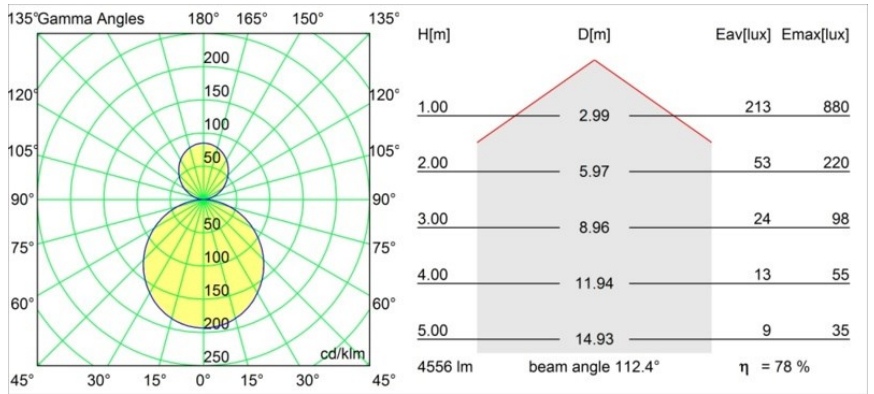

Light distribution & beam diagram