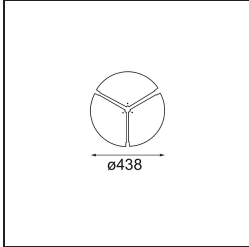

Date
Customer
Project
Type

Flat Moon Suspended 450 1x LED 4000K DALI DI Black Structure

Specifications

Material	13300532
Light Source Type	LED
LED Type	FLAT MOON LED
LED technology	LED PCB
CRI	Min. 90
Colour Temperature	4000K
Lifetime	L80B20 @50,000 Hours
Lamp Included	Yes
Number of Light Sources	1
CIE flux code	47 78 95 100 66
Binning (SDCM)	3
Light Direction	Down
Input Voltage	230V
Luminaire power (W)	29.4
Electrical Class	I
IP Rating	20
Glow wire rating (°C)	650
Dimming Protocol	DALI
DALI Standard	DALI-2
Indoor/Outdoor	Indoor
Application	Ceiling
Mounting	Suspended
Adjustability	Not Applicable
Distance to Lighted Object (m)	0,1
Primary Colour & Primary Finish	Black, Structure
Gross weight (g)	5330.0
Luminous flux per lamp (lm)	2401
Efficacy (lm/W)	82
Glare rating	22
Remark	<ul style="list-style-type: none"> • Suspension kit not included • Suspension kit not included • This is not a complete product. Suspension kit required.

TM30 & CRI diagram

Light distribution & beam diagram

Optical Accessories

- 13289000** Diffuser Flat Moon 450 Prismatic
- 13289100** Diffuser Flat Moon 450 Ice Prismatic

Installation Accessories

- 13309032** Cover Plate Flat Moon 450 Black Structure
- 13309009** Cover Plate Flat Moon 450 White Structure