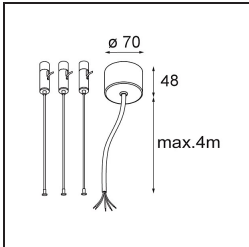

Date
Customer
Project
Type

Flat Moon Suspended 450 1x LED 4000K DALI DI Black Structure

Specifications

Material	13300532
Light Source Type	LED
LED Type	FLAT MOON LED
LED technology	LED PCB
CRI	Min. 90
Colour Temperature	4000K
Lifetime	L80B20 @50,000 Hours
Lamp Included	Yes
Number of Light Sources	1
CIE flux code	47 78 95 100 66
Binning (SDCM)	3
Light Direction	Down
Input Voltage	230V
Luminaire power (W)	29.4
Electrical Class	I
IP Rating	20
Glow wire rating (°C)	650
Dimming Protocol	DALI
DALI Standard	DALI-2
Indoor/Outdoor	Indoor
Application	Ceiling
Mounting	Suspended
Adjustability	Not Applicable
Distance to Lighted Object (m)	0,1
Primary Colour & Primary Finish	Black, Structure
Gross weight (g)	5330.0
Luminous flux per lamp (lm)	2401
Efficacy (lm/W)	82
Glare rating	22
Remark	<ul style="list-style-type: none"> • Suspension kit not included • Suspension kit not included • This is not a complete product. Suspension kit required.

TM30 & CRI diagram

Light distribution & beam diagram

Optical Accessories

- 13289000** Diffuser Flat Moon 450 Prismatic
- 13289100** Diffuser Flat Moon 450 Ice Prismatic

Installation Accessories

- 13309032** Cover Plate Flat Moon 450 Black Structure
- 13309009** Cover Plate Flat Moon 450 White Structure

- 11061932** Power Feed and Suspension Kit 4000 Round 5P Flat Moon (3) Straight Black Structure
- 11061909** Power Feed and Suspension Kit 4000 Round 5P Flat Moon (3) Straight White Structure

- 11061809** Power Feed and Suspension Kit 4000 Round 3P Flat Moon (3) Straight White Structure
- 11061832** Power Feed and Suspension Kit 4000 Round 3P Flat Moon (3) Straight Black Structure

- 11066109** Power Feed and Suspension Kit Round 5P Flat Moon (3) Triangle (Incl. Power Feed Cable & Suspension Cable 4000) White Structure
- 11066132** Power Feed and Suspension Kit Round 5P Flat Moon (3) Triangle (Incl. Power Feed Cable & Suspension Cable 4000) Black Structure