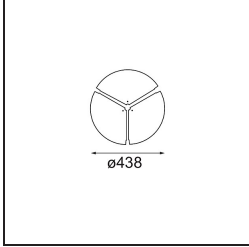

**Specifications**

|                                 |  |
|---------------------------------|--|
| Material                        | 13300532   |
| Light Source Type               | LED  |
| LED Type                        | FLAT MOON LED  |
| LED technology                  | LED PCB  |
| CRI                             | Min. 90  |
| Colour Temperature              | 4000K  |
| Lifetime                        | L80B20 @50,000 Hours   |
| Lamp Included                   | Yes  |
| Number of Light Sources         | 1  |
| CIE flux code                   | 47 78 95 100 66  |
| Binning (SDCM)                  | 3  |
| Light Direction                 | Down   |
| Input Voltage                   | 230V   |
| Luminaire power (W)             | 29.4   |
| Electrical Class                | I  |
| IP Rating                       | 20   |
| Glow wire rating (°C)           | 650  |
| Dimming Protocol                | DALI   |
| DALI Standard                   | DALI-2   |
| Indoor/Outdoor                  | Indoor   |
| Application                     | Ceiling  |
| Mounting                        | Suspended  |
| Adjustability                   | Not Applicable   |
| Distance to Lighted Object (m)  | 0,1  |
| Primary Colour & Primary Finish | Black, Structure   |
| Gross weight (g)                | 5330.0   |
| Luminous flux per lamp (lm)     | 2401   |
| Efficacy (lm/W)                 | 82   |
| Glare rating                    | 22   |
| Remark                          | <ul style="list-style-type: none"> <li>• Suspension kit not included</li> <li>• Suspension kit not included</li> <li>• This is not a complete product. Suspension kit required.</li> </ul> |

**TM30 & CRI diagram**

**Light distribution & beam diagram**

**Optical Accessories**

- 13289000** Diffuser Flat Moon 450 Prismatic
- 13289100** Diffuser Flat Moon 450 Ice Prismatic

**Installation Accessories**