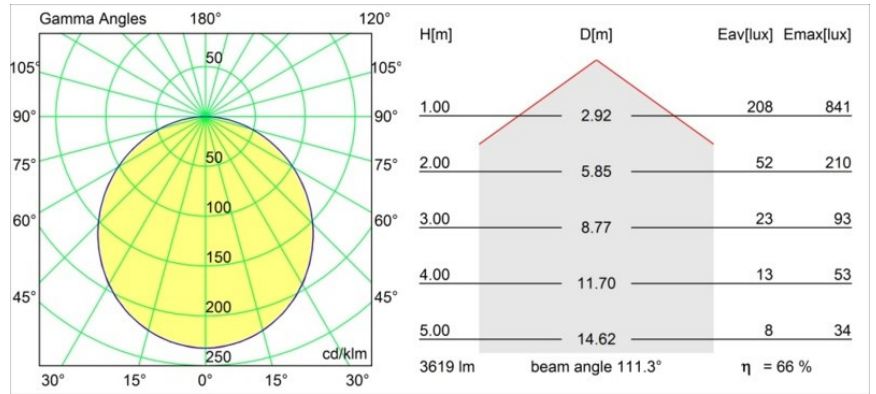

Light distribution & beam diagram