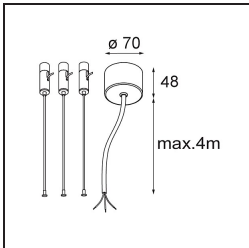

Date
Customer
Project
Type

Flat Moon Suspended 450 1x LED 4000K DALI DI Black Structure

Specifications

Material	13300532
Light Source Type	LED
LED Type	FLAT MOON LED
LED technology	LED PCB
CRI	Min. 90
Colour Temperature	4000K
Lifetime	L80B20 @50,000 Hours
Lamp Included	Yes
Number of Light Sources	1
CIE flux code	47 78 95 100 66
Binning (SDCM)	3
Light Direction	Down
Input Voltage	230V
Luminaire power (W)	29.4
Electrical Class	I
IP Rating	20
Glow wire rating (°C)	650
Dimming Protocol	DALI
DALI Standard	DALI-2
Indoor/Outdoor	Indoor
Application	Ceiling
Mounting	Suspended
Adjustability	Not Applicable
Distance to Lighted Object (m)	0,1
Primary Colour & Primary Finish	Black, Structure
Gross weight (g)	5330.0
Luminous flux per lamp (lm)	2401
Efficacy (lm/W)	82
Glare rating	22
Remark	<ul style="list-style-type: none"> • Suspension kit not included • Suspension kit not included • This is not a complete product. Suspension kit required.

TM30 & CRI diagram

Light distribution & beam diagram

Optical Accessories

- 13289000** Diffuser Flat Moon 450 Prismatic
- 13289100** Diffuser Flat Moon 450 Ice Prismatic

Installation Accessories

- 13309032** Cover Plate Flat Moon 450 Black Structure
- 13309009** Cover Plate Flat Moon 450 White Structure

- 11061932** Power Feed and Suspension Kit 4000 Round 5P Flat Moon (3) Straight Black Structure
- 11061909** Power Feed and Suspension Kit 4000 Round 5P Flat Moon (3) Straight White Structure

- 11061809** Power Feed and Suspension Kit 4000 Round 3P Flat Moon (3) Straight White Structure
- 11061832** Power Feed and Suspension Kit 4000 Round 3P Flat Moon (3) Straight Black Structure

- 11066109** Power Feed and Suspension Kit Round 5P Flat Moon (3) Triangle (Incl. Power Feed Cable & Suspension Cable 4000) White Structure
- 11066132** Power Feed and Suspension Kit Round 5P Flat Moon (3) Triangle (Incl. Power Feed Cable & Suspension Cable 4000) Black Structure