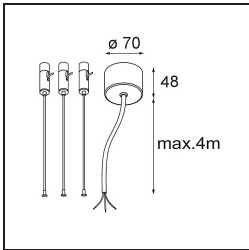

**Specifications**

|                                 |  |
|---------------------------------|--|
| Material                        | 13300532   |
| Light Source Type               | LED  |
| LED Type                        | FLAT MOON LED  |
| LED technology                  | LED PCB  |
| CRI                             | Min. 90  |
| Colour Temperature              | 4000K  |
| Lifetime                        | L80B20 @50,000 Hours   |
| Lamp Included                   | Yes  |
| Number of Light Sources         | 1  |
| CIE flux code                   | 47 78 95 100 66  |
| Binning (SDCM)                  | 3  |
| Light Direction                 | Down   |
| Input Voltage                   | 230V   |
| Luminaire power (W)             | 29.4   |
| Electrical Class                | I  |
| IP Rating                       | 20   |
| Glow wire rating (°C)           | 650  |
| Dimming Protocol                | DALI   |
| DALI Standard                   | DALI-2   |
| Indoor/Outdoor                  | Indoor   |
| Application                     | Ceiling  |
| Mounting                        | Suspended  |
| Adjustability                   | Not Applicable   |
| Distance to Lighted Object (m)  | 0,1  |
| Primary Colour & Primary Finish | Black, Structure   |
| Gross weight (g)                | 5330.0   |
| Luminous flux per lamp (lm)     | 2401   |
| Efficacy (lm/W)                 | 82   |
| Glare rating                    | 22   |
| Remark                          | <ul style="list-style-type: none"> <li>• Suspension kit not included</li> <li>• Suspension kit not included</li> <li>• This is not a complete product. Suspension kit required.</li> </ul> |

- 13309032** Cover Plate Flat Moon 450 Black Structure
- 13309009** Cover Plate Flat Moon 450 White Structure

- 11061932** Power Feed and Suspension Kit 4000 Round 5P Flat Moon (3) Straight Black Structure
- 11061909** Power Feed and Suspension Kit 4000 Round 5P Flat Moon (3) Straight White Structure