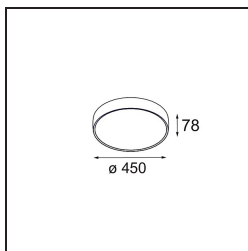

**Specifications**

|                                 |  |
|---------------------------------|--|
| Material                        | 13300532   |
| Light Source Type               | LED  |
| LED Type                        | FLAT MOON LED  |
| LED technology                  | LED PCB  |
| CRI                             | Min. 90  |
| Colour Temperature              | 4000K  |
| Lifetime                        | L80B20 @50,000 Hours   |
| Lamp Included                   | Yes  |
| Number of Light Sources         | 1  |
| CIE flux code                   | 47 78 95 100 66  |
| Binning (SDCM)                  | 3  |
| Light Direction                 | Down   |
| Input Voltage                   | 230V   |
| Luminaire power (W)             | 29.4   |
| Electrical Class                | I  |
| IP Rating                       | 20   |
| Glow wire rating (°C)           | 650  |
| Dimming Protocol                | DALI   |
| DALI Standard                   | DALI-2   |
| Indoor/Outdoor                  | Indoor   |
| Application                     | Ceiling  |
| Mounting                        | Suspended  |
| Adjustability                   | Not Applicable   |
| Distance to Lighted Object (m)  | 0,1  |
| Primary Colour & Primary Finish | Black, Structure   |
| Gross weight (g)                | 5330.0   |
| Luminous flux per lamp (lm)     | 2401   |
| Efficacy (lm/W)                 | 82   |
| Glare rating                    | 22   |
| Remark                          | <ul style="list-style-type: none"> <li>• Suspension kit not included</li> <li>• Suspension kit not included</li> <li>• This is not a complete product. Suspension kit required.</li> </ul> |

- 13309032** Cover Plate Flat Moon 450 Black Structure
- 13309009** Cover Plate Flat Moon 450 White Structure

- 11061932** Power Feed and Suspension Kit 4000 Round 5P Flat Moon (3) Straight Black Structure
- 11061909** Power Feed and Suspension Kit 4000 Round 5P Flat Moon (3) Straight White Structure