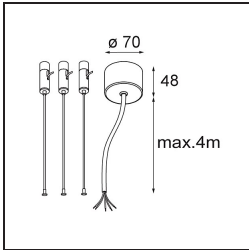

**Specifications**

|                                 |  |
|---------------------------------|--|
| Material                        | 13300532   |
| Light Source Type               | LED  |
| LED Type                        | FLAT MOON LED  |
| LED technology                  | LED PCB  |
| CRI                             | Min. 90  |
| Colour Temperature              | 4000K  |
| Lifetime                        | L80B20 @50,000 Hours   |
| Lamp Included                   | Yes  |
| Number of Light Sources         | 1  |
| CIE flux code                   | 47 78 95 100 66  |
| Binning (SDCM)                  | 3  |
| Light Direction                 | Down   |
| Input Voltage                   | 230V   |
| Luminaire power (W)             | 29.4   |
| Electrical Class                | I  |
| IP Rating                       | 20   |
| Glow wire rating (°C)           | 650  |
| Dimming Protocol                | DALI   |
| DALI Standard                   | DALI-2   |
| Indoor/Outdoor                  | Indoor   |
| Application                     | Ceiling  |
| Mounting                        | Suspended  |
| Adjustability                   | Not Applicable   |
| Distance to Lighted Object (m)  | 0,1  |
| Primary Colour & Primary Finish | Black, Structure   |
| Gross weight (g)                | 5330.0   |
| Luminous flux per lamp (lm)     | 2401   |
| Efficacy (lm/W)                 | 82   |
| Glare rating                    | 22   |
| Remark                          | <ul style="list-style-type: none"> <li>• Suspension kit not included</li> <li>• Suspension kit not included</li> <li>• This is not a complete product. Suspension kit required.</li> </ul> |

- 13309032** Cover Plate Flat Moon 450 Black Structure
- 13309009** Cover Plate Flat Moon 450 White Structure

- 11061932** Power Feed and Suspension Kit 4000 Round 5P Flat Moon (3) Straight Black Structure
- 11061909** Power Feed and Suspension Kit 4000 Round 5P Flat Moon (3) Straight White Structure