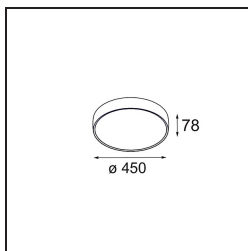

Date
Customer
Project
Type

Flat Moon Suspended 450 1x LED 4000K DALI DI Black Structure

Specifications

Material	13300532
Light Source Type	LED
LED Type	FLAT MOON LED
LED technology	LED PCB
CRI	Min. 90
Colour Temperature	4000K
Lifetime	L80B20 @50,000 Hours
Lamp Included	Yes
Number of Light Sources	1
CIE flux code	47 78 95 100 66
Binning (SDCM)	3
Light Direction	Down
Input Voltage	230V
Luminaire power (W)	29.4
Electrical Class	I
IP Rating	20
Glow wire rating (°C)	650
Dimming Protocol	DALI
DALI Standard	DALI-2
Indoor/Outdoor	Indoor
Application	Ceiling
Mounting	Suspended
Adjustability	Not Applicable
Distance to Lighted Object (m)	0,1
Primary Colour & Primary Finish	Black, Structure
Gross weight (g)	5330.0
Luminous flux per lamp (lm)	2401
Efficacy (lm/W)	82
Glare rating	22
Remark	<ul style="list-style-type: none"> • Suspension kit not included • Suspension kit not included • This is not a complete product. Suspension kit required.