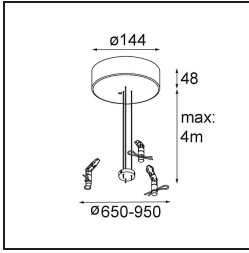

Specifications

Material	13300609
Light Source Type	LED
LED Type	FLAT MOON LED
LED technology	LED PCB
CRI	Min. 90
Colour Temperature	2700K
Lifetime	L80B20 @50,000 Hours
Lamp Included	Yes
Number of Light Sources	2
Binning (SDCM)	3
Light Direction	Up/Down
Input Voltage	230V
Luminaire power (W)	45.4
Electrical Class	I
IP Rating	20
Glow wire rating (°C)	650
Dimming Protocol	1-10V, Push-Dim
Indoor/Outdoor	Indoor
Application	Ceiling
Mounting	Suspended
Adjustability	Not Applicable
Distance to Lighted Object (m)	0,1
Primary Colour & Primary Finish	White, Structure
Gross weight (g)	5790.0
Luminous flux per lamp (lm)	3720
Efficacy (lm/W)	81
Glare rating	21
Remark	<ul style="list-style-type: none"> • Suspension kit not included • Suspension kit not included • This is not a complete product. Suspension kit required.

TM30 & CRI diagram

Light distribution & beam diagram

Optical Accessories

- 13289000** Diffuser Flat Moon 450 Prismatic
- 13289100** Diffuser Flat Moon 450 Ice Prismatic

Installation Accessories

- 11061909** Power Feed and Suspension Kit 4000 Round 5P Flat Moon (3) Straight White Structure
- 11061932** Power Feed and Suspension Kit 4000 Round 5P Flat Moon (3) Straight Black Structure

- 11061809** Power Feed and Suspension Kit 4000 Round 3P Flat Moon (3) Straight White Structure
- 11061832** Power Feed and Suspension Kit 4000 Round 3P Flat Moon (3) Straight Black Structure

- 11062409** Power Feed and Suspension Kit Round 9P Flat Moon (3) Straight (Incl. Power Feed Cable & Suspension Cable 4000) White Structure
- 11062432** Power Feed and Suspension Kit Round 9P Flat Moon (3) Straight (Incl. Power Feed Cable & Suspension Cable 4000) Black Structure

- 11066109** Power Feed and Suspension Kit Round 5P Flat Moon (3) Triangle (Incl. Power Feed Cable & Suspension Cable 4000) White Structure
- 11066132** Power Feed and Suspension Kit Round 5P Flat Moon (3) Triangle (Incl. Power Feed Cable & Suspension Cable 4000) Black Structure