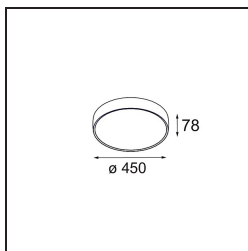

Specifications

Material	13300609
Light Source Type	LED
LED Type	FLAT MOON LED
LED technology	LED PCB
CRI	Min. 90
Colour Temperature	2700K
Lifetime	L80B20 @50,000 Hours
Lamp Included	Yes
Number of Light Sources	2
Binning (SDCM)	3
Light Direction	Up/Down
Input Voltage	230V
Luminaire power (W)	45.4
Electrical Class	I
IP Rating	20
Glow wire rating (°C)	650
Dimming Protocol	1-10V, Push-Dim
Indoor/Outdoor	Indoor
Application	Ceiling
Mounting	Suspended
Adjustability	Not Applicable
Distance to Lighted Object (m)	0,1
Primary Colour & Primary Finish	White, Structure
Gross weight (g)	5790.0
Luminous flux per lamp (lm)	3720
Efficacy (lm/W)	81
Glare rating	21
Remark	<ul style="list-style-type: none"> • Suspension kit not included • Suspension kit not included • This is not a complete product. Suspension kit required.