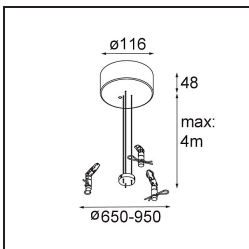

Specifications

Material	13300609
Light Source Type	LED
LED Type	FLAT MOON LED
LED technology	LED PCB
CRI	Min. 90
Colour Temperature	2700K
Lifetime	L80B20 @50,000 Hours
Lamp Included	Yes
Number of Light Sources	2
Binning (SDCM)	3
Light Direction	Up/Down
Input Voltage	230V
Luminaire power (W)	45.4
Electrical Class	I
IP Rating	20
Glow wire rating (°C)	650
Dimming Protocol	1-10V, Push-Dim
Indoor/Outdoor	Indoor
Application	Ceiling
Mounting	Suspended
Adjustability	Not Applicable
Distance to Lighted Object (m)	0,1
Primary Colour & Primary Finish	White, Structure
Gross weight (g)	5790.0
Luminous flux per lamp (lm)	3720
Efficacy (lm/W)	81
Glare rating	21
Remark	<ul style="list-style-type: none"> • Suspension kit not included • Suspension kit not included • This is not a complete product. Suspension kit required.

TM30 & CRI diagram

Light distribution & beam diagram

Optical Accessories

- 13289000** Diffuser Flat Moon 450 Prismatic
- 13289100** Diffuser Flat Moon 450 Ice Prismatic

Installation Accessories

- 11061909** Power Feed and Suspension Kit 4000 Round 5P Flat Moon (3) Straight White Structure
- 11061932** Power Feed and Suspension Kit 4000 Round 5P Flat Moon (3) Straight Black Structure

- 11061809** Power Feed and Suspension Kit 4000 Round 3P Flat Moon (3) Straight White Structure
- 11061832** Power Feed and Suspension Kit 4000 Round 3P Flat Moon (3) Straight Black Structure

- 11062409** Power Feed and Suspension Kit Round 9P Flat Moon (3) Straight (Incl. Power Feed Cable & Suspension Cable 4000) White Structure
- 11062432** Power Feed and Suspension Kit Round 9P Flat Moon (3) Straight (Incl. Power Feed Cable & Suspension Cable 4000) Black Structure

- 11066109** Power Feed and Suspension Kit Round 5P Flat Moon (3) Triangle (Incl. Power Feed Cable & Suspension Cable 4000) White Structure
- 11066132** Power Feed and Suspension Kit Round 5P Flat Moon (3) Triangle (Incl. Power Feed Cable & Suspension Cable 4000) Black Structure