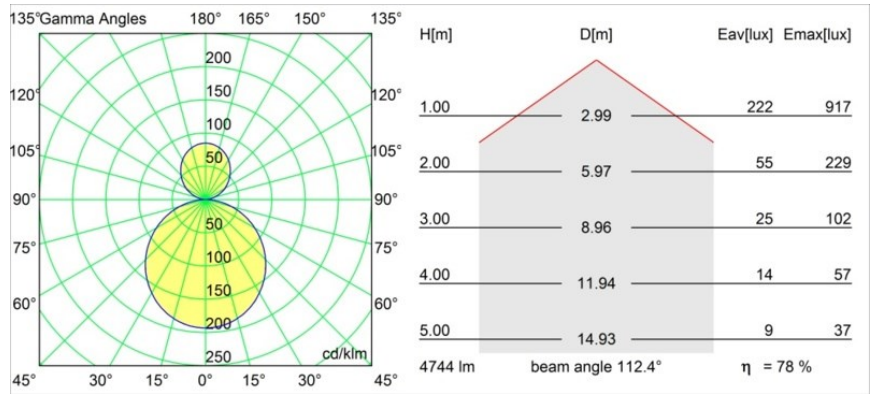

Light distribution & beam diagram