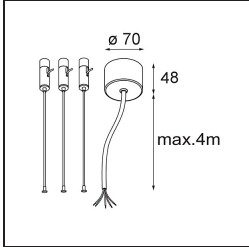

Specifications

Material	13300609
Light Source Type	LED
LED Type	FLAT MOON LED
LED technology	LED PCB
CRI	Min. 90
Colour Temperature	2700K
Lifetime	L80B20 @50,000 Hours
Lamp Included	Yes
Number of Light Sources	2
Binning (SDCM)	3
Light Direction	Up/Down
Input Voltage	230V
Luminaire power (W)	45.4
Electrical Class	I
IP Rating	20
Glow wire rating (°C)	650
Dimming Protocol	1-10V, Push-Dim
Indoor/Outdoor	Indoor
Application	Ceiling
Mounting	Suspended
Adjustability	Not Applicable
Distance to Lighted Object (m)	0,1
Primary Colour & Primary Finish	White, Structure
Gross weight (g)	5790.0
Luminous flux per lamp (lm)	3720
Efficacy (lm/W)	81
Glare rating	21
Remark	<ul style="list-style-type: none"> • Suspension kit not included • Suspension kit not included • This is not a complete product. Suspension kit required.

TM30 & CRI diagram

Light distribution & beam diagram

Optical Accessories

- 13289000** Diffuser Flat Moon 450 Prismatic
- 13289100** Diffuser Flat Moon 450 Ice Prismatic

Installation Accessories

- 11061909** Power Feed and Suspension Kit 4000 Round 5P Flat Moon (3) Straight White Structure
- 11061932** Power Feed and Suspension Kit 4000 Round 5P Flat Moon (3) Straight Black Structure

- 11061809** Power Feed and Suspension Kit 4000 Round 3P Flat Moon (3) Straight White Structure
- 11061832** Power Feed and Suspension Kit 4000 Round 3P Flat Moon (3) Straight Black Structure

- 11062409** Power Feed and Suspension Kit Round 9P Flat Moon (3) Straight (Incl. Power Feed Cable & Suspension Cable 4000) White Structure
- 11062432** Power Feed and Suspension Kit Round 9P Flat Moon (3) Straight (Incl. Power Feed Cable & Suspension Cable 4000) Black Structure

- 11066109** Power Feed and Suspension Kit Round 5P Flat Moon (3) Triangle (Incl. Power Feed Cable & Suspension Cable 4000) White Structure
- 11066132** Power Feed and Suspension Kit Round 5P Flat Moon (3) Triangle (Incl. Power Feed Cable & Suspension Cable 4000) Black Structure