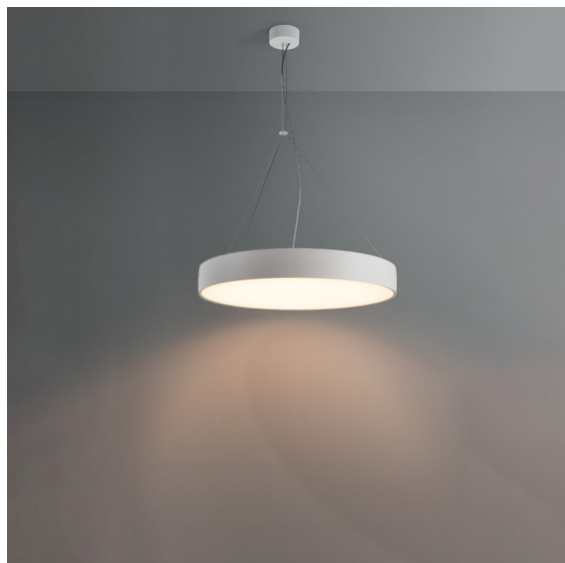

Date
Customer
Project
Type

Flat Moon Suspended Up/Down 450 2x LED 2700K 1-10V/Push-Dim DI White Structure

When minimalist, general lighting design meets the celestial. Our slim and round Flat Moon family offers a LED PCB solution that produces a homogeneous light surface we can't stop looking at. Either full or eclipsed, Flat Moon lights your space with the calm and beauty you expect.

Specifications

Material	13300609
Light Source Type	LED
LED Type	FLAT MOON LED
LED technology	LED PCB
CRI	Min. 90
Colour Temperature	2700K
Lifetime	L80B20 @50,000 Hours
Lamp Included	Yes
Number of Light Sources	2
Binning (SDCM)	3
Light Direction	Up/Down
Input Voltage	230V
Luminaire power (W)	45.4
Electrical Class	I
IP Rating	20
Glow wire rating (°C)	650
Dimming Protocol	1-10V, Push-Dim
Indoor/Outdoor	Indoor
Application	Ceiling
Mounting	Suspended
Adjustability	Not Applicable
Distance to Lighted Object (m)	0,1
Primary Colour & Primary Finish	White, Structure
Gross weight (g)	5790.0
Luminous flux per lamp (lm)	3720
Efficacy (lm/W)	81
Glare rating	21
Remark	<ul style="list-style-type: none"> • Suspension kit not included • Suspension kit not included • This is not a complete product. Suspension kit required.