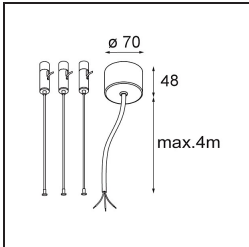

Specifications

Material	13300609
Light Source Type	LED
LED Type	FLAT MOON LED
LED technology	LED PCB
CRI	Min. 90
Colour Temperature	2700K
Lifetime	L80B20 @50,000 Hours
Lamp Included	Yes
Number of Light Sources	2
Binning (SDCM)	3
Light Direction	Up/Down
Input Voltage	230V
Luminaire power (W)	45.4
Electrical Class	I
IP Rating	20
Glow wire rating (°C)	650
Dimming Protocol	1-10V, Push-Dim
Indoor/Outdoor	Indoor
Application	Ceiling
Mounting	Suspended
Adjustability	Not Applicable
Distance to Lighted Object (m)	0,1
Primary Colour & Primary Finish	White, Structure
Gross weight (g)	5790.0
Luminous flux per lamp (lm)	3720
Efficacy (lm/W)	81
Glare rating	21
Remark	<ul style="list-style-type: none"> • Suspension kit not included • Suspension kit not included • This is not a complete product. Suspension kit required.

TM30 & CRI diagram

Light distribution & beam diagram

Optical Accessories

- 13289000** Diffuser Flat Moon 450 Prismatic
- 13289100** Diffuser Flat Moon 450 Ice Prismatic

Installation Accessories

- 11061909** Power Feed and Suspension Kit 4000 Round 5P Flat Moon (3) Straight White Structure
- 11061932** Power Feed and Suspension Kit 4000 Round 5P Flat Moon (3) Straight Black Structure

- 11061809** Power Feed and Suspension Kit 4000 Round 3P Flat Moon (3) Straight White Structure
- 11061832** Power Feed and Suspension Kit 4000 Round 3P Flat Moon (3) Straight Black Structure

- 11062409** Power Feed and Suspension Kit Round 9P Flat Moon (3) Straight (Incl. Power Feed Cable & Suspension Cable 4000) White Structure
- 11062432** Power Feed and Suspension Kit Round 9P Flat Moon (3) Straight (Incl. Power Feed Cable & Suspension Cable 4000) Black Structure

- 11066109** Power Feed and Suspension Kit Round 5P Flat Moon (3) Triangle (Incl. Power Feed Cable & Suspension Cable 4000) White Structure
- 11066132** Power Feed and Suspension Kit Round 5P Flat Moon (3) Triangle (Incl. Power Feed Cable & Suspension Cable 4000) Black Structure