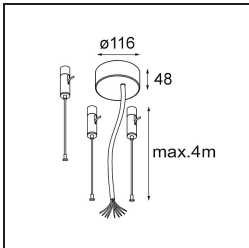

Specifications

Material	13300609
Light Source Type	LED
LED Type	FLAT MOON LED
LED technology	LED PCB
CRI	Min. 90
Colour Temperature	2700K
Lifetime	L80B20 @50,000 Hours
Lamp Included	Yes
Number of Light Sources	2
Binning (SDCM)	3
Light Direction	Up/Down
Input Voltage	230V
Luminaire power (W)	45.4
Electrical Class	I
IP Rating	20
Glow wire rating (°C)	650
Dimming Protocol	1-10V, Push-Dim
Indoor/Outdoor	Indoor
Application	Ceiling
Mounting	Suspended
Adjustability	Not Applicable
Distance to Lighted Object (m)	0,1
Primary Colour & Primary Finish	White, Structure
Gross weight (g)	5790.0
Luminous flux per lamp (lm)	3720
Efficacy (lm/W)	81
Glare rating	21
Remark	<ul style="list-style-type: none"> • Suspension kit not included • Suspension kit not included • This is not a complete product. Suspension kit required.

TM30 & CRI diagram

Light distribution & beam diagram

Optical Accessories

- 13289000** Diffuser Flat Moon 450 Prismatic
- 13289100** Diffuser Flat Moon 450 Ice Prismatic

Installation Accessories

- 11061909** Power Feed and Suspension Kit 4000 Round 5P Flat Moon (3) Straight White Structure
- 11061932** Power Feed and Suspension Kit 4000 Round 5P Flat Moon (3) Straight Black Structure

- 11061809** Power Feed and Suspension Kit 4000 Round 3P Flat Moon (3) Straight White Structure
- 11061832** Power Feed and Suspension Kit 4000 Round 3P Flat Moon (3) Straight Black Structure

- 11062409** Power Feed and Suspension Kit Round 9P Flat Moon (3) Straight (Incl. Power Feed Cable & Suspension Cable 4000) White Structure
- 11062432** Power Feed and Suspension Kit Round 9P Flat Moon (3) Straight (Incl. Power Feed Cable & Suspension Cable 4000) Black Structure

- 11066109** Power Feed and Suspension Kit Round 5P Flat Moon (3) Triangle (Incl. Power Feed Cable & Suspension Cable 4000) White Structure
- 11066132** Power Feed and Suspension Kit Round 5P Flat Moon (3) Triangle (Incl. Power Feed Cable & Suspension Cable 4000) Black Structure