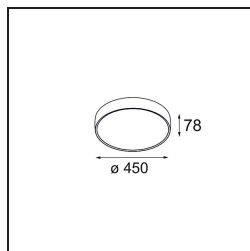

Date
Customer
Project
Type

Flat Moon Suspended 450 1x LED 3000K DALI DI Black Structure

Specifications

Material	13300432
Light Source Type	LED
LED Type	FLAT MOON LED
LED technology	LED PCB
CRI	Min. 90
Colour Temperature	3000K
Lifetime	L80B20 @50,000 Hours
Lamp Included	Yes
Number of Light Sources	1
CIE flux code	47 78 95 100 66
Binning (SDCM)	3
Light Direction	Down
Input Voltage	230V
Luminaire power (W)	29.4
Electrical Class	I
IP Rating	20
Glow wire rating (°C)	650
Dimming Protocol	DALI
DALI Standard	DALI-2
Indoor/Outdoor	Indoor
Application	Ceiling
Mounting	Suspended
Adjustability	Not Applicable
Distance to Lighted Object (m)	0,1
Primary Colour & Primary Finish	Black, Structure
Gross weight (g)	5330.0
Luminous flux per lamp (lm)	2137
Efficacy (lm/W)	73
Glare rating	22
Remark	<ul style="list-style-type: none"> • Suspension kit not included • Suspension kit not included • This is not a complete product. Suspension kit required.