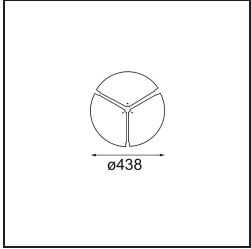

Date
Customer
Project
Type

Flat Moon Suspended 450 1x LED 3000K DALI DI Black Structure

Specifications

Material	13300432
Light Source Type	LED
LED Type	FLAT MOON LED
LED technology	LED PCB
CRI	Min. 90
Colour Temperature	3000K
Lifetime	L80B20 @50,000 Hours
Lamp Included	Yes
Number of Light Sources	1
CIE flux code	47 78 95 100 66
Binning (SDCM)	3
Light Direction	Down
Input Voltage	230V
Luminaire power (W)	29.4
Electrical Class	I
IP Rating	20
Glow wire rating (°C)	650
Dimming Protocol	DALI
DALI Standard	DALI-2
Indoor/Outdoor	Indoor
Application	Ceiling
Mounting	Suspended
Adjustability	Not Applicable
Distance to Lighted Object (m)	0,1
Primary Colour & Primary Finish	Black, Structure
Gross weight (g)	5330.0
Luminous flux per lamp (lm)	2137
Efficacy (lm/W)	73
Glare rating	22
Remark	<ul style="list-style-type: none"> • Suspension kit not included • Suspension kit not included • This is not a complete product. Suspension kit required.

TM30 & CRI diagram

Light distribution & beam diagram

Optical Accessories

- 13289000** Diffuser Flat Moon 450 Prismatic
- 13289100** Diffuser Flat Moon 450 Ice Prismatic

Installation Accessories

- 13309032** Cover Plate Flat Moon 450 Black Structure
- 13309009** Cover Plate Flat Moon 450 White Structure