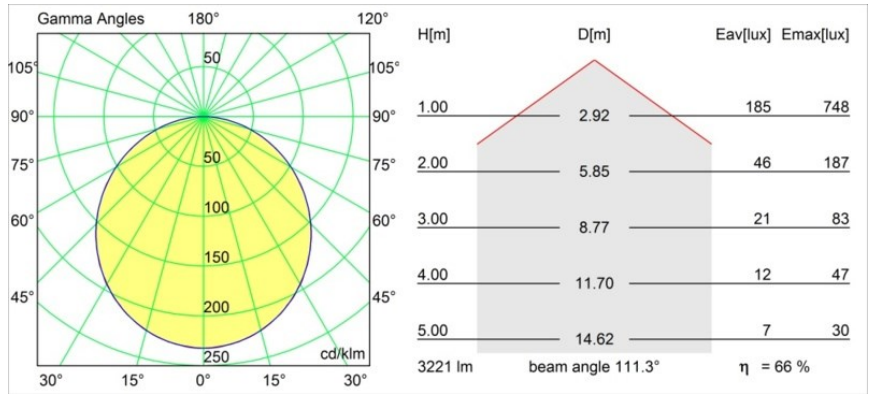

Light distribution & beam diagram