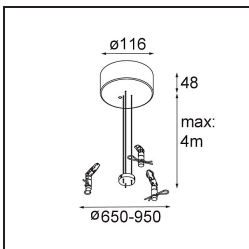

Date
Customer
Project
Type

Flat Moon Suspended 450 1x LED 4000K DALI DI White Structure

Specifications

Material	13300509
Light Source Type	LED
LED Type	FLAT MOON LED
LED technology	LED PCB
CRI	Min. 90
Colour Temperature	4000K
Lifetime	L80B20 @50,000 Hours
Lamp Included	Yes
Number of Light Sources	1
CIE flux code	46 77 95 100 79
Binning (SDCM)	3
Light Direction	Down
Input Voltage	230V
Luminaire power (W)	29.4
Electrical Class	I
IP Rating	20
Glow wire rating (°C)	650
Dimming Protocol	DALI
DALI Standard	DALI-2
Indoor/Outdoor	Indoor
Application	Ceiling
Mounting	Suspended
Adjustability	Not Applicable
Distance to Lighted Object (m)	0,1
Primary Colour & Primary Finish	White, Structure
Gross weight (g)	5330.0
Luminous flux per lamp (lm)	2860
Efficacy (lm/W)	97
Glare rating	23
Remark	<ul style="list-style-type: none"> • Suspension kit not included • Suspension kit not included • This is not a complete product. Suspension kit required.

TM30 & CRI diagram

Light distribution & beam diagram

Optical Accessories

- 13289000** Diffuser Flat Moon 450 Prismatic
- 13289100** Diffuser Flat Moon 450 Ice Prismatic

Installation Accessories

- 13309032** Cover Plate Flat Moon 450 Black Structure
- 13309009** Cover Plate Flat Moon 450 White Structure

- 11061932** Power Feed and Suspension Kit 4000 Round 5P Flat Moon (3) Straight Black Structure
- 11061909** Power Feed and Suspension Kit 4000 Round 5P Flat Moon (3) Straight White Structure

- 11061809** Power Feed and Suspension Kit 4000 Round 3P Flat Moon (3) Straight White Structure
- 11061832** Power Feed and Suspension Kit 4000 Round 3P Flat Moon (3) Straight Black Structure

- 11066109** Power Feed and Suspension Kit Round 5P Flat Moon (3) Triangle (Incl. Power Feed Cable & Suspension Cable 4000) White Structure
- 11066132** Power Feed and Suspension Kit Round 5P Flat Moon (3) Triangle (Incl. Power Feed Cable & Suspension Cable 4000) Black Structure