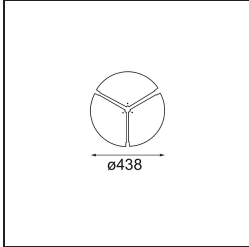

Date
Customer
Project
Type

Flat Moon Suspended 450 1x LED 4000K DALI DI White Structure

Specifications

Material	13300509
Light Source Type	LED
LED Type	FLAT MOON LED
LED technology	LED PCB
CRI	Min. 90
Colour Temperature	4000K
Lifetime	L80B20 @50,000 Hours
Lamp Included	Yes
Number of Light Sources	1
CIE flux code	46 77 95 100 79
Binning (SDCM)	3
Light Direction	Down
Input Voltage	230V
Luminaire power (W)	29.4
Electrical Class	I
IP Rating	20
Glow wire rating (°C)	650
Dimming Protocol	DALI
DALI Standard	DALI-2
Indoor/Outdoor	Indoor
Application	Ceiling
Mounting	Suspended
Adjustability	Not Applicable
Distance to Lighted Object (m)	0,1
Primary Colour & Primary Finish	White, Structure
Gross weight (g)	5330.0
Luminous flux per lamp (lm)	2860
Efficacy (lm/W)	97
Glare rating	23
Remark	<ul style="list-style-type: none"> • Suspension kit not included • Suspension kit not included • This is not a complete product. Suspension kit required.

TM30 & CRI diagram

Light distribution & beam diagram

Optical Accessories

- 13289000** Diffuser Flat Moon 450 Prismatic
- 13289100** Diffuser Flat Moon 450 Ice Prismatic

Installation Accessories

- 13309032** Cover Plate Flat Moon 450 Black Structure
- 13309009** Cover Plate Flat Moon 450 White Structure