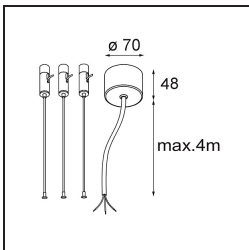

Date
Customer
Project
Type

Flat Moon Suspended 450 1x LED 4000K DALI DI White Structure

Specifications

Material	13300509
Light Source Type	LED
LED Type	FLAT MOON LED
LED technology	LED PCB
CRI	Min. 90
Colour Temperature	4000K
Lifetime	L80B20 @50,000 Hours
Lamp Included	Yes
Number of Light Sources	1
CIE flux code	46 77 95 100 79
Binning (SDCM)	3
Light Direction	Down
Input Voltage	230V
Luminaire power (W)	29.4
Electrical Class	I
IP Rating	20
Glow wire rating (°C)	650
Dimming Protocol	DALI
DALI Standard	DALI-2
Indoor/Outdoor	Indoor
Application	Ceiling
Mounting	Suspended
Adjustability	Not Applicable
Distance to Lighted Object (m)	0,1
Primary Colour & Primary Finish	White, Structure
Gross weight (g)	5330.0
Luminous flux per lamp (lm)	2860
Efficacy (lm/W)	97
Glare rating	23
Remark	<ul style="list-style-type: none"> • Suspension kit not included • Suspension kit not included • This is not a complete product. Suspension kit required.

TM30 & CRI diagram

Light distribution & beam diagram

Optical Accessories

- 13289000** Diffuser Flat Moon 450 Prismatic
- 13289100** Diffuser Flat Moon 450 Ice Prismatic

Installation Accessories

- 13309032** Cover Plate Flat Moon 450 Black Structure
- 13309009** Cover Plate Flat Moon 450 White Structure

- 11061932** Power Feed and Suspension Kit 4000 Round 5P Flat Moon (3) Straight Black Structure
- 11061909** Power Feed and Suspension Kit 4000 Round 5P Flat Moon (3) Straight White Structure

- 11061809** Power Feed and Suspension Kit 4000 Round 3P Flat Moon (3) Straight White Structure
- 11061832** Power Feed and Suspension Kit 4000 Round 3P Flat Moon (3) Straight Black Structure

- 11066109** Power Feed and Suspension Kit Round 5P Flat Moon (3) Triangle (Incl. Power Feed Cable & Suspension Cable 4000) White Structure
- 11066132** Power Feed and Suspension Kit Round 5P Flat Moon (3) Triangle (Incl. Power Feed Cable & Suspension Cable 4000) Black Structure