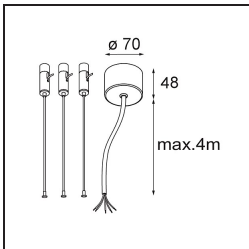

Date
Customer
Project
Type

Flat Moon Suspended 450 1x LED 4000K DALI DI White Structure

Specifications

Material	13300509
Light Source Type	LED
LED Type	FLAT MOON LED
LED technology	LED PCB
CRI	Min. 90
Colour Temperature	4000K
Lifetime	L80B20 @50,000 Hours
Lamp Included	Yes
Number of Light Sources	1
CIE flux code	46 77 95 100 79
Binning (SDCM)	3
Light Direction	Down
Input Voltage	230V
Luminaire power (W)	29.4
Electrical Class	I
IP Rating	20
Glow wire rating (°C)	650
Dimming Protocol	DALI
DALI Standard	DALI-2
Indoor/Outdoor	Indoor
Application	Ceiling
Mounting	Suspended
Adjustability	Not Applicable
Distance to Lighted Object (m)	0,1
Primary Colour & Primary Finish	White, Structure
Gross weight (g)	5330.0
Luminous flux per lamp (lm)	2860
Efficacy (lm/W)	97
Glare rating	23
Remark	<ul style="list-style-type: none"> • Suspension kit not included • Suspension kit not included • This is not a complete product. Suspension kit required.

TM30 & CRI diagram

Light distribution & beam diagram

Optical Accessories

- 13289000** Diffuser Flat Moon 450 Prismatic
- 13289100** Diffuser Flat Moon 450 Ice Prismatic

Installation Accessories

- 13309032** Cover Plate Flat Moon 450 Black Structure
- 13309009** Cover Plate Flat Moon 450 White Structure

- 11061932** Power Feed and Suspension Kit 4000 Round 5P Flat Moon (3) Straight Black Structure
- 11061909** Power Feed and Suspension Kit 4000 Round 5P Flat Moon (3) Straight White Structure

- 11061809** Power Feed and Suspension Kit 4000 Round 3P Flat Moon (3) Straight White Structure
- 11061832** Power Feed and Suspension Kit 4000 Round 3P Flat Moon (3) Straight Black Structure

- 11066109** Power Feed and Suspension Kit Round 5P Flat Moon (3) Triangle (Incl. Power Feed Cable & Suspension Cable 4000) White Structure
- 11066132** Power Feed and Suspension Kit Round 5P Flat Moon (3) Triangle (Incl. Power Feed Cable & Suspension Cable 4000) Black Structure