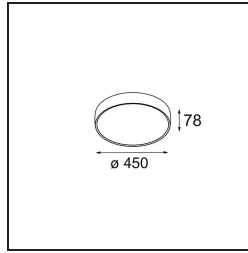

Date
Customer
Project
Type

Flat Moon Suspended 450 1x LED 4000K DALI DI White Structure

Specifications

Material	13300509
Light Source Type	LED
LED Type	FLAT MOON LED
LED technology	LED PCB
CRI	Min. 90
Colour Temperature	4000K
Lifetime	L80B20 @50,000 Hours
Lamp Included	Yes
Number of Light Sources	1
CIE flux code	46 77 95 100 79
Binning (SDCM)	3
Light Direction	Down
Input Voltage	230V
Luminaire power (W)	29.4
Electrical Class	I
IP Rating	20
Glow wire rating (°C)	650
Dimming Protocol	DALI
DALI Standard	DALI-2
Indoor/Outdoor	Indoor
Application	Ceiling
Mounting	Suspended
Adjustability	Not Applicable
Distance to Lighted Object (m)	0,1
Primary Colour & Primary Finish	White, Structure
Gross weight (g)	5330.0
Luminous flux per lamp (lm)	2860
Efficacy (lm/W)	97
Glare rating	23
Remark	<ul style="list-style-type: none"> • Suspension kit not included • Suspension kit not included • This is not a complete product. Suspension kit required.

- 11066109** Power Feed and Suspension Kit Round 5P Flat Moon (3) Triangle (Incl. Power Feed Cable & Suspension Cable 4000) White Structure
- 11066132** Power Feed and Suspension Kit Round 5P Flat Moon (3) Triangle (Incl. Power Feed Cable & Suspension Cable 4000) Black Structure