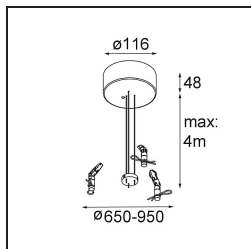

13309032 Cover Plate Flat Moon 450 Black Structure

13309009 Cover Plate Flat Moon 450 White Structure

11061932 Power Feed and Suspension Kit 4000 Round 5P Flat Moon (3) Straight Black Structure

11061909 Power Feed and Suspension Kit 4000 Round 5P Flat Moon (3) Straight White Structure

11061809 Power Feed and Suspension Kit 4000 Round 3P Flat Moon (3) Straight White Structure

11061832 Power Feed and Suspension Kit 4000 Round 3P Flat Moon (3) Straight Black Structure

11066109 Power Feed and Suspension Kit Round 5P Flat Moon (3) Triangle (Incl. Power Feed Cable & Suspension Cable 4000) White Structure