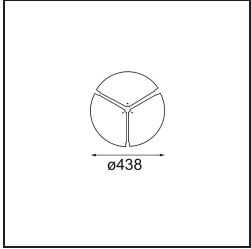

Date
Customer
Project
Type

Flat Moon Suspended 450 1x LED 3000K DALI DI White Structure

Specifications

Material	13300409
Light Source Type	LED
LED Type	FLAT MOON LED
LED technology	LED PCB
CRI	Min. 90
Colour Temperature	3000K
Lifetime	L80B20 @50,000 Hours
Lamp Included	Yes
Number of Light Sources	1
CIE flux code	46 77 95 100 79
Binning (SDCM)	3
Light Direction	Down
Input Voltage	230V
Luminaire power (W)	29.4
Electrical Class	I
IP Rating	20
Glow wire rating (°C)	650
Dimming Protocol	DALI
DALI Standard	DALI-2
Indoor/Outdoor	Indoor
Application	Ceiling
Mounting	Suspended
Adjustability	Not Applicable
Distance to Lighted Object (m)	0,1
Primary Colour & Primary Finish	White, Structure
Gross weight (g)	5330.0
Luminous flux per lamp (lm)	2545
Efficacy (lm/W)	87
Glare rating	23
Remark	<ul style="list-style-type: none"> • Suspension kit not included • Suspension kit not included • This is not a complete product. Suspension kit required.

TM30 & CRI diagram

Light distribution & beam diagram

Diagrams

Optical Accessories

- 13289000** Diffuser Flat Moon 450 Prismatic
- 13289100** Diffuser Flat Moon 450 Ice Prismatic

Installation Accessories

- 13309032** Cover Plate Flat Moon 450 Black Structure
- 13309009** Cover Plate Flat Moon 450 White Structure