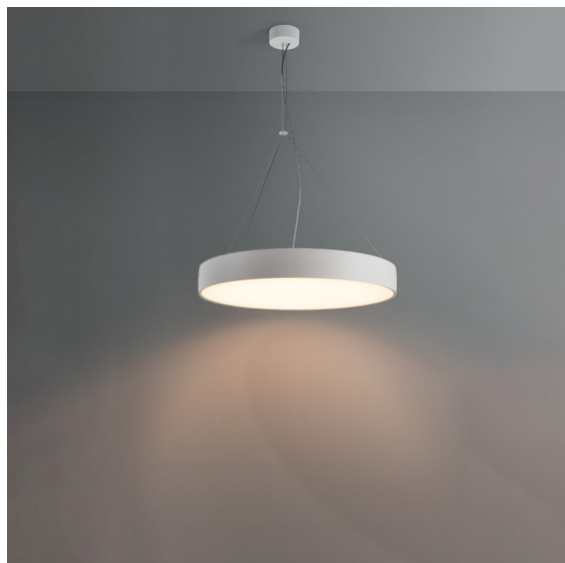

Date
Customer
Project
Type

Flat Moon Suspended 450 1x LED 3000K DALI DI White Structure

Specifications

Material	13300409
Light Source Type	LED
LED Type	FLAT MOON LED
LED technology	LED PCB
CRI	Min. 90
Colour Temperature	3000K
Lifetime	L80B20 @50,000 Hours
Lamp Included	Yes
Number of Light Sources	1
CIE flux code	46 77 95 100 79
Binning (SDCM)	3
Light Direction	Down
Input Voltage	230V
Luminaire power (W)	29.4
Electrical Class	I
IP Rating	20
Glow wire rating (°C)	650
Dimming Protocol	DALI
DALI Standard	DALI-2
Indoor/Outdoor	Indoor
Application	Ceiling
Mounting	Suspended
Adjustability	Not Applicable
Distance to Lighted Object (m)	0,1
Primary Colour & Primary Finish	White, Structure
Gross weight (g)	5330.0
Luminous flux per lamp (lm)	2545
Efficacy (lm/W)	87
Glare rating	23
Remark	<ul style="list-style-type: none"> • Suspension kit not included • Suspension kit not included • This is not a complete product. Suspension kit required.

When minimalist, general lighting design meets the celestial. Our slim and round Flat Moon family offers a LED PCB solution that produces a homogeneous light surface we can't stop looking at. Either full or eclipsed, Flat Moon lights your space with the calm and beauty you expect.