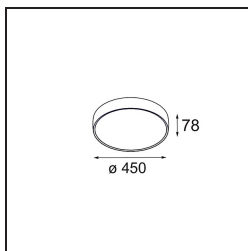

Date
Customer
Project
Type

Flat Moon Suspended 450 1x LED 3000K DALI DI White Structure

Specifications

Material	13300409
Light Source Type	LED
LED Type	FLAT MOON LED
LED technology	LED PCB
CRI	Min. 90
Colour Temperature	3000K
Lifetime	L80B20 @50,000 Hours
Lamp Included	Yes
Number of Light Sources	1
CIE flux code	46 77 95 100 79
Binning (SDCM)	3
Light Direction	Down
Input Voltage	230V
Luminaire power (W)	29.4
Electrical Class	I
IP Rating	20
Glow wire rating (°C)	650
Dimming Protocol	DALI
DALI Standard	DALI-2
Indoor/Outdoor	Indoor
Application	Ceiling
Mounting	Suspended
Adjustability	Not Applicable
Distance to Lighted Object (m)	0,1
Primary Colour & Primary Finish	White, Structure
Gross weight (g)	5330.0
Luminous flux per lamp (lm)	2545
Efficacy (lm/W)	87
Glare rating	23
Remark	<ul style="list-style-type: none"> • Suspension kit not included • Suspension kit not included • This is not a complete product. Suspension kit required.