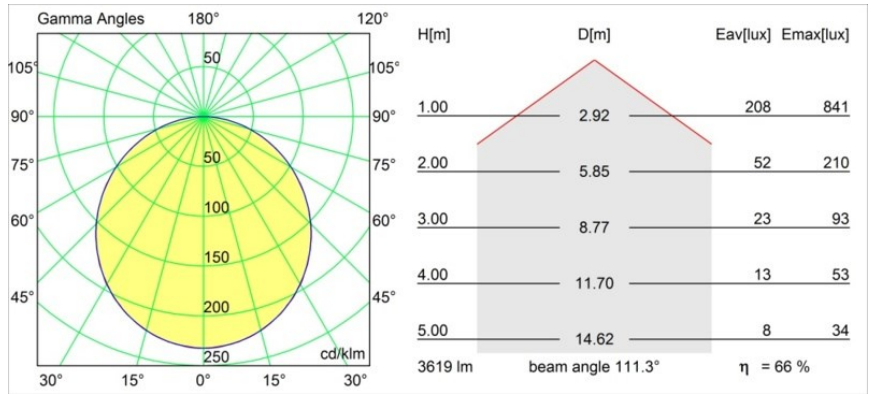

Light distribution & beam diagram