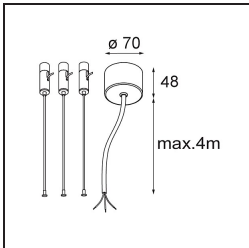

Specifications

Material	13300232
Light Source Type	LED
LED Type	FLAT MOON LED
LED technology	LED PCB
CRI	Min. 90
Colour Temperature	4000K
Lifetime	L80B20 @50,000 Hours
Lamp Included	Yes
Number of Light Sources	1
CIE flux code	47 78 95 100 66
Binning (SDCM)	3
Light Direction	Down
Input Voltage	230V
Luminaire power (W)	29.4
Electrical Class	I
IP Rating	20
Glow wire rating (°C)	650
Dimming Protocol	1-10V, Push-Dim
Indoor/Outdoor	Indoor
Application	Ceiling
Mounting	Suspended
Adjustability	Not Applicable
Distance to Lighted Object (m)	0,1
Primary Colour & Primary Finish	Black, Structure
Gross weight (g)	5330.0
Luminous flux per lamp (lm)	2401
Efficacy (lm/W)	82
Glare rating	22
Remark	<ul style="list-style-type: none"> • Suspension kit not included • Suspension kit not included • This is not a complete product. Suspension kit required.

TM30 & CRI diagram

Light distribution & beam diagram

Optical Accessories

- 13289000** Diffuser Flat Moon 450 Prismatic
- 13289100** Diffuser Flat Moon 450 Ice Prismatic

Installation Accessories

- 13309032** Cover Plate Flat Moon 450 Black Structure
- 13309009** Cover Plate Flat Moon 450 White Structure

- 11061932** Power Feed and Suspension Kit 4000 Round 5P Flat Moon (3) Straight Black Structure
- 11061909** Power Feed and Suspension Kit 4000 Round 5P Flat Moon (3) Straight White Structure

- 11061809** Power Feed and Suspension Kit 4000 Round 3P Flat Moon (3) Straight White Structure
- 11061832** Power Feed and Suspension Kit 4000 Round 3P Flat Moon (3) Straight Black Structure

- 11066109** Power Feed and Suspension Kit Round 5P Flat Moon (3) Triangle (Incl. Power Feed Cable & Suspension Cable 4000) White Structure
- 11066132** Power Feed and Suspension Kit Round 5P Flat Moon (3) Triangle (Incl. Power Feed Cable & Suspension Cable 4000) Black Structure