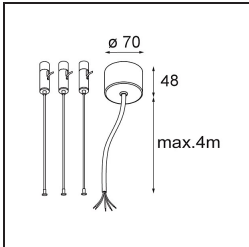

Specifications

Material	13300232
Light Source Type	LED
LED Type	FLAT MOON LED
LED technology	LED PCB
CRI	Min. 90
Colour Temperature	4000K
Lifetime	L80B20 @50,000 Hours
Lamp Included	Yes
Number of Light Sources	1
CIE flux code	47 78 95 100 66
Binning (SDCM)	3
Light Direction	Down
Input Voltage	230V
Luminaire power (W)	29.4
Electrical Class	I
IP Rating	20
Glow wire rating (°C)	650
Dimming Protocol	1-10V, Push-Dim
Indoor/Outdoor	Indoor
Application	Ceiling
Mounting	Suspended
Adjustability	Not Applicable
Distance to Lighted Object (m)	0,1
Primary Colour & Primary Finish	Black, Structure
Gross weight (g)	5330.0
Luminous flux per lamp (lm)	2401
Efficacy (lm/W)	82
Glare rating	22
Remark	<ul style="list-style-type: none"> • Suspension kit not included • Suspension kit not included • This is not a complete product. Suspension kit required.

TM30 & CRI diagram

Light distribution & beam diagram

Optical Accessories

- 13289000** Diffuser Flat Moon 450 Prismatic
- 13289100** Diffuser Flat Moon 450 Ice Prismatic

Installation Accessories

- 13309032** Cover Plate Flat Moon 450 Black Structure
- 13309009** Cover Plate Flat Moon 450 White Structure

- 11061932** Power Feed and Suspension Kit 4000 Round 5P Flat Moon (3) Straight Black Structure
- 11061909** Power Feed and Suspension Kit 4000 Round 5P Flat Moon (3) Straight White Structure

- 11061809** Power Feed and Suspension Kit 4000 Round 3P Flat Moon (3) Straight White Structure
- 11061832** Power Feed and Suspension Kit 4000 Round 3P Flat Moon (3) Straight Black Structure

- 11066109** Power Feed and Suspension Kit Round 5P Flat Moon (3) Triangle (Incl. Power Feed Cable & Suspension Cable 4000) White Structure
- 11066132** Power Feed and Suspension Kit Round 5P Flat Moon (3) Triangle (Incl. Power Feed Cable & Suspension Cable 4000) Black Structure