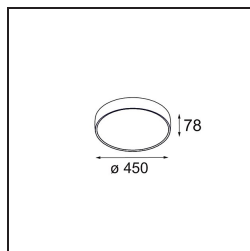

Specifications

Material	13300232
Light Source Type	LED
LED Type	FLAT MOON LED
LED technology	LED PCB
CRI	Min. 90
Colour Temperature	4000K
Lifetime	L80B20 @50,000 Hours
Lamp Included	Yes
Number of Light Sources	1
CIE flux code	47 78 95 100 66
Binning (SDCM)	3
Light Direction	Down
Input Voltage	230V
Luminaire power (W)	29.4
Electrical Class	I
IP Rating	20
Glow wire rating (°C)	650
Dimming Protocol	1-10V, Push-Dim
Indoor/Outdoor	Indoor
Application	Ceiling
Mounting	Suspended
Adjustability	Not Applicable
Distance to Lighted Object (m)	0,1
Primary Colour & Primary Finish	Black, Structure
Gross weight (g)	5330.0
Luminous flux per lamp (lm)	2401
Efficacy (lm/W)	82
Glare rating	22
Remark	<ul style="list-style-type: none"> • Suspension kit not included • Suspension kit not included • This is not a complete product. Suspension kit required.