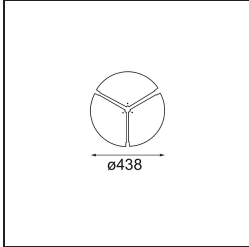

Specifications

Material	13300232
Light Source Type	LED
LED Type	FLAT MOON LED
LED technology	LED PCB
CRI	Min. 90
Colour Temperature	4000K
Lifetime	L80B20 @50,000 Hours
Lamp Included	Yes
Number of Light Sources	1
CIE flux code	47 78 95 100 66
Binning (SDCM)	3
Light Direction	Down
Input Voltage	230V
Luminaire power (W)	29.4
Electrical Class	I
IP Rating	20
Glow wire rating (°C)	650
Dimming Protocol	1-10V, Push-Dim
Indoor/Outdoor	Indoor
Application	Ceiling
Mounting	Suspended
Adjustability	Not Applicable
Distance to Lighted Object (m)	0,1
Primary Colour & Primary Finish	Black, Structure
Gross weight (g)	5330.0
Luminous flux per lamp (lm)	2401
Efficacy (lm/W)	82
Glare rating	22
Remark	<ul style="list-style-type: none"> • Suspension kit not included • Suspension kit not included • This is not a complete product. Suspension kit required.

TM30 & CRI diagram

Light distribution & beam diagram

Optical Accessories

- 13289000** Diffuser Flat Moon 450 Prismatic
- 13289100** Diffuser Flat Moon 450 Ice Prismatic

Installation Accessories

- 13309032** Cover Plate Flat Moon 450 Black Structure
- 13309009** Cover Plate Flat Moon 450 White Structure