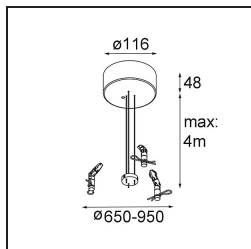

### Installatie Accessoires

- 13309032** Cover Plate Flat Moon 450 Black Structure
- 13309009** Cover Plate Flat Moon 450 White Structure

- 11061932** Power Feed and Suspension Kit 4000 Round 5P Flat Moon (3) Straight Black Structure
- 11061909** Power Feed and Suspension Kit 4000 Round 5P Flat Moon (3) Straight White Structure

- 11061809** Power Feed and Suspension Kit 4000 Round 3P Flat Moon (3) Straight White Structure
- 11061832** Power Feed and Suspension Kit 4000 Round 3P Flat Moon (3) Straight Black Structure

- 11066109** Power Feed and Suspension Kit Round 5P Flat Moon (3) Triangle (Incl. Power Feed Cable & Suspension Cable 4000) White Structure
- 11066132** Power Feed and Suspension Kit Round 5P Flat Moon (3) Triangle (Incl. Power Feed Cable & Suspension Cable 4000) Black Structure