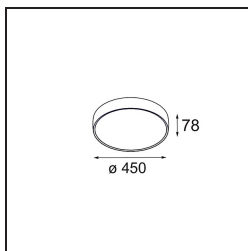

Date
Customer
Project
Type

Flat Moon Suspended 450 lx LED 2700K DALI DI White Structure

Specifications

Material	13300309
Light Source Type	LED
LED Type	FLAT MOON LED
LED technology	LED PCB
CRI	Min. 90
Colour Temperature	2700K
Lifetime	L80B20 @50,000 Hours
Lamp Included	Yes
Number of Light Sources	1
CIE flux code	46 77 95 100 79
Binning (SDCM)	3
Light Direction	Down
Input Voltage	230V
Luminaire power (W)	29.4
Electrical Class	I
IP Rating	20
Glow wire rating (°C)	650
Dimming Protocol	DALI
DALI Standard	DALI-2
Indoor/Outdoor	Indoor
Application	Ceiling
Mounting	Suspended
Adjustability	Not Applicable
Distance to Lighted Object (m)	0,1
Primary Colour & Primary Finish	White, Structure
Gross weight (g)	5330.0
Luminous flux per lamp (lm)	2599
Efficacy (lm/W)	88
Glare rating	23
Remark	<ul style="list-style-type: none"> • Suspension kit not included • Suspension kit not included • This is not a complete product. Suspension kit required.