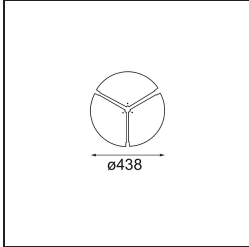

Date
Customer
Project
Type

Flat Moon Suspended 450 lx LED 2700K DALI DI White Structure

Specifications

Material	13300309
Light Source Type	LED
LED Type	FLAT MOON LED
LED technology	LED PCB
CRI	Min. 90
Colour Temperature	2700K
Lifetime	L80B20 @50,000 Hours
Lamp Included	Yes
Number of Light Sources	1
CIE flux code	46 77 95 100 79
Binning (SDCM)	3
Light Direction	Down
Input Voltage	230V
Luminaire power (W)	29.4
Electrical Class	I
IP Rating	20
Glow wire rating (°C)	650
Dimming Protocol	DALI
DALI Standard	DALI-2
Indoor/Outdoor	Indoor
Application	Ceiling
Mounting	Suspended
Adjustability	Not Applicable
Distance to Lighted Object (m)	0,1
Primary Colour & Primary Finish	White, Structure
Gross weight (g)	5330.0
Luminous flux per lamp (lm)	2599
Efficacy (lm/W)	88
Glare rating	23
Remark	<ul style="list-style-type: none"> • Suspension kit not included • Suspension kit not included • This is not a complete product. Suspension kit required.

TM30 & CRI diagram

Light distribution & beam diagram

Diagrams

Optical Accessories

- 13289000** Diffuser Flat Moon 450 Prismatic
- 13289100** Diffuser Flat Moon 450 Ice Prismatic

Installation Accessories

- 13309032** Cover Plate Flat Moon 450 Black Structure
- 13309009** Cover Plate Flat Moon 450 White Structure