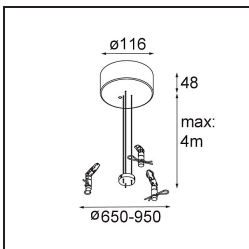

Date
Customer
Project
Type

Flat Moon Suspended 450 lx LED 2700K DALI DI White Structure

Specifications

Material	13300309
Light Source Type	LED
LED Type	FLAT MOON LED
LED technology	LED PCB
CRI	Min. 90
Colour Temperature	2700K
Lifetime	L80B20 @50,000 Hours
Lamp Included	Yes
Number of Light Sources	1
CIE flux code	46 77 95 100 79
Binning (SDCM)	3
Light Direction	Down
Input Voltage	230V
Luminaire power (W)	29.4
Electrical Class	I
IP Rating	20
Glow wire rating (°C)	650
Dimming Protocol	DALI
DALI Standard	DALI-2
Indoor/Outdoor	Indoor
Application	Ceiling
Mounting	Suspended
Adjustability	Not Applicable
Distance to Lighted Object (m)	0,1
Primary Colour & Primary Finish	White, Structure
Gross weight (g)	5330.0
Luminous flux per lamp (lm)	2599
Efficacy (lm/W)	88
Glare rating	23
Remark	<ul style="list-style-type: none"> • Suspension kit not included • Suspension kit not included • This is not a complete product. Suspension kit required.

TM30 & CRI diagram

Light distribution & beam diagram

Diagrams

Optical Accessories

- 13289000** Diffuser Flat Moon 450 Prismatic
- 13289100** Diffuser Flat Moon 450 Ice Prismatic

Installation Accessories

- 13309032** Cover Plate Flat Moon 450 Black Structure
- 13309009** Cover Plate Flat Moon 450 White Structure

- 11061932** Power Feed and Suspension Kit 4000 Round 5P Flat Moon (3) Straight Black Structure
- 11061909** Power Feed and Suspension Kit 4000 Round 5P Flat Moon (3) Straight White Structure

- 11061809** Power Feed and Suspension Kit 4000 Round 3P Flat Moon (3) Straight White Structure
- 11061832** Power Feed and Suspension Kit 4000 Round 3P Flat Moon (3) Straight Black Structure

- 11066109** Power Feed and Suspension Kit Round 5P Flat Moon (3) Triangle (Incl. Power Feed Cable & Suspension Cable 4000) White Structure
- 11066132** Power Feed and Suspension Kit Round 5P Flat Moon (3) Triangle (Incl. Power Feed Cable & Suspension Cable 4000) Black Structure