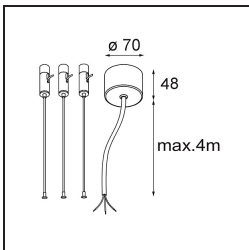

Date
Customer
Project
Type

Flat Moon Suspended 450 lx LED 2700K DALI DI White Structure

Specifications

Material	13300309
Light Source Type	LED
LED Type	FLAT MOON LED
LED technology	LED PCB
CRI	Min. 90
Colour Temperature	2700K
Lifetime	L80B20 @50,000 Hours
Lamp Included	Yes
Number of Light Sources	1
CIE flux code	46 77 95 100 79
Binning (SDCM)	3
Light Direction	Down
Input Voltage	230V
Luminaire power (W)	29.4
Electrical Class	I
IP Rating	20
Glow wire rating (°C)	650
Dimming Protocol	DALI
DALI Standard	DALI-2
Indoor/Outdoor	Indoor
Application	Ceiling
Mounting	Suspended
Adjustability	Not Applicable
Distance to Lighted Object (m)	0,1
Primary Colour & Primary Finish	White, Structure
Gross weight (g)	5330.0
Luminous flux per lamp (lm)	2599
Efficacy (lm/W)	88
Glare rating	23
Remark	<ul style="list-style-type: none"> • Suspension kit not included • Suspension kit not included • This is not a complete product. Suspension kit required.

TM30 & CRI diagram

Light distribution & beam diagram

Diagrams

Optical Accessories

- 13289000** Diffuser Flat Moon 450 Prismatic
- 13289100** Diffuser Flat Moon 450 Ice Prismatic

Installation Accessories

- 13309032** Cover Plate Flat Moon 450 Black Structure
- 13309009** Cover Plate Flat Moon 450 White Structure

- 11061932** Power Feed and Suspension Kit 4000 Round 5P Flat Moon (3) Straight Black Structure
- 11061909** Power Feed and Suspension Kit 4000 Round 5P Flat Moon (3) Straight White Structure

- 11061809** Power Feed and Suspension Kit 4000 Round 3P Flat Moon (3) Straight White Structure
- 11061832** Power Feed and Suspension Kit 4000 Round 3P Flat Moon (3) Straight Black Structure

- 11066109** Power Feed and Suspension Kit Round 5P Flat Moon (3) Triangle (Incl. Power Feed Cable & Suspension Cable 4000) White Structure
- 11066132** Power Feed and Suspension Kit Round 5P Flat Moon (3) Triangle (Incl. Power Feed Cable & Suspension Cable 4000) Black Structure