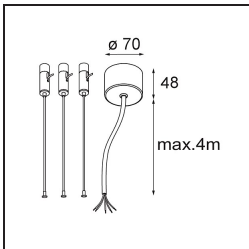

Date
Customer
Project
Type

Flat Moon Suspended 450 lx LED 2700K DALI DI White Structure

Specifications

Material	13300309
Light Source Type	LED
LED Type	FLAT MOON LED
LED technology	LED PCB
CRI	Min. 90
Colour Temperature	2700K
Lifetime	L80B20 @50,000 Hours
Lamp Included	Yes
Number of Light Sources	1
CIE flux code	46 77 95 100 79
Binning (SDCM)	3
Light Direction	Down
Input Voltage	230V
Luminaire power (W)	29.4
Electrical Class	I
IP Rating	20
Glow wire rating (°C)	650
Dimming Protocol	DALI
DALI Standard	DALI-2
Indoor/Outdoor	Indoor
Application	Ceiling
Mounting	Suspended
Adjustability	Not Applicable
Distance to Lighted Object (m)	0,1
Primary Colour & Primary Finish	White, Structure
Gross weight (g)	5330.0
Luminous flux per lamp (lm)	2599
Efficacy (lm/W)	88
Glare rating	23
Remark	<ul style="list-style-type: none"> • Suspension kit not included • Suspension kit not included • This is not a complete product. Suspension kit required.

TM30 & CRI diagram

Light distribution & beam diagram

Diagrams

Optical Accessories

- 13289000** Diffuser Flat Moon 450 Prismatic
- 13289100** Diffuser Flat Moon 450 Ice Prismatic

Installation Accessories

- 13309032** Cover Plate Flat Moon 450 Black Structure
- 13309009** Cover Plate Flat Moon 450 White Structure

- 11061932** Power Feed and Suspension Kit 4000 Round 5P Flat Moon (3) Straight Black Structure
- 11061909** Power Feed and Suspension Kit 4000 Round 5P Flat Moon (3) Straight White Structure

- 11061809** Power Feed and Suspension Kit 4000 Round 3P Flat Moon (3) Straight White Structure
- 11061832** Power Feed and Suspension Kit 4000 Round 3P Flat Moon (3) Straight Black Structure

- 11066109** Power Feed and Suspension Kit Round 5P Flat Moon (3) Triangle (Incl. Power Feed Cable & Suspension Cable 4000) White Structure
- 11066132** Power Feed and Suspension Kit Round 5P Flat Moon (3) Triangle (Incl. Power Feed Cable & Suspension Cable 4000) Black Structure