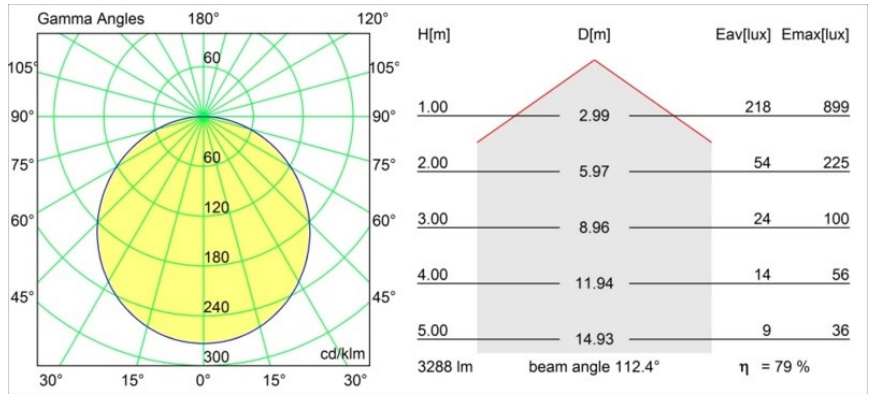

Light distribution & beam diagram