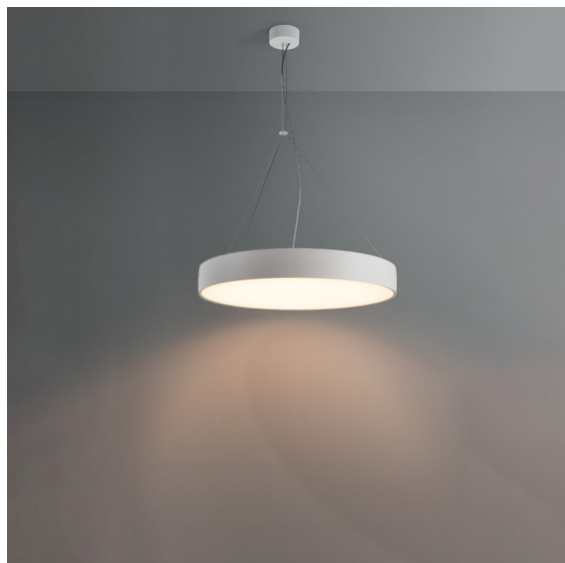

Date
Customer
Project
Type

Flat Moon Suspended 450 lx LED 2700K DALI DI White Structure

Specifications

Material	13300309
Light Source Type	LED
LED Type	FLAT MOON LED
LED technology	LED PCB
CRI	Min. 90
Colour Temperature	2700K
Lifetime	L80B20 @50,000 Hours
Lamp Included	Yes
Number of Light Sources	1
CIE flux code	46 77 95 100 79
Binning (SDCM)	3
Light Direction	Down
Input Voltage	230V
Luminaire power (W)	29.4
Electrical Class	I
IP Rating	20
Glow wire rating (°C)	650
Dimming Protocol	DALI
DALI Standard	DALI-2
Indoor/Outdoor	Indoor
Application	Ceiling
Mounting	Suspended
Adjustability	Not Applicable
Distance to Lighted Object (m)	0,1
Primary Colour & Primary Finish	White, Structure
Gross weight (g)	5330.0
Luminous flux per lamp (lm)	2599
Efficacy (lm/W)	88
Glare rating	23
Remark	<ul style="list-style-type: none"> • Suspension kit not included • Suspension kit not included • This is not a complete product. Suspension kit required.

When minimalist, general lighting design meets the celestial. Our slim and round Flat Moon family offers a LED PCB solution that produces a homogeneous light surface we can't stop looking at. Either full or eclipsed, Flat Moon lights your space with the calm and beauty you expect.