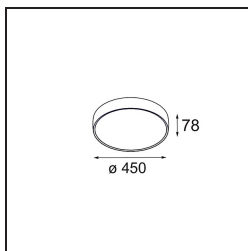

Date
Customer
Project
Type

Flat Moon Suspended 450 1x LED 4000K 1-10V/Push-Dim DI White Structure

Specifications

Material	13300209
Light Source Type	LED
LED Type	FLAT MOON LED
LED technology	LED PCB
CRI	Min. 90
Colour Temperature	4000K
Lifetime	L80B20 @50,000 Hours
Lamp Included	Yes
Number of Light Sources	1
CIE flux code	46 77 95 100 79
Binning (SDCM)	3
Light Direction	Down
Input Voltage	230V
Luminaire power (W)	29.4
Electrical Class	I
IP Rating	20
Glow wire rating (°C)	650
Dimming Protocol	1-10V, Push-Dim
Indoor/Outdoor	Indoor
Application	Ceiling
Mounting	Suspended
Adjustability	Not Applicable
Distance to Lighted Object (m)	0,1
Primary Colour & Primary Finish	White, Structure
Gross weight (g)	5330.0
Luminous flux per lamp (lm)	2860
Efficacy (lm/W)	97
Glare rating	23
Remark	<ul style="list-style-type: none"> • Suspension kit not included • Suspension kit not included • This is not a complete product. Suspension kit required.