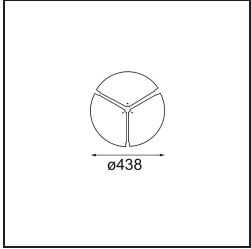

Date
Customer
Project
Type

Flat Moon Suspended 450 1x LED 4000K 1-10V/Push-Dim DI White Structure

Specifications

Material	13300209
Light Source Type	LED
LED Type	FLAT MOON LED
LED technology	LED PCB
CRI	Min. 90
Colour Temperature	4000K
Lifetime	L80B20 @50,000 Hours
Lamp Included	Yes
Number of Light Sources	1
CIE flux code	46 77 95 100 79
Binning (SDCM)	3
Light Direction	Down
Input Voltage	230V
Luminaire power (W)	29.4
Electrical Class	I
IP Rating	20
Glow wire rating (°C)	650
Dimming Protocol	1-10V, Push-Dim
Indoor/Outdoor	Indoor
Application	Ceiling
Mounting	Suspended
Adjustability	Not Applicable
Distance to Lighted Object (m)	0,1
Primary Colour & Primary Finish	White, Structure
Gross weight (g)	5330.0
Luminous flux per lamp (lm)	2860
Efficacy (lm/W)	97
Glare rating	23
Remark	<ul style="list-style-type: none"> • Suspension kit not included • Suspension kit not included • This is not a complete product. Suspension kit required.

TM30 & CRI diagram

Light distribution & beam diagram

Diagrams

Optical Accessories

- 13289000** Diffuser Flat Moon 450 Prismatic
- 13289100** Diffuser Flat Moon 450 Ice Prismatic

Installation Accessories

- 13309032** Cover Plate Flat Moon 450 Black Structure
- 13309009** Cover Plate Flat Moon 450 White Structure