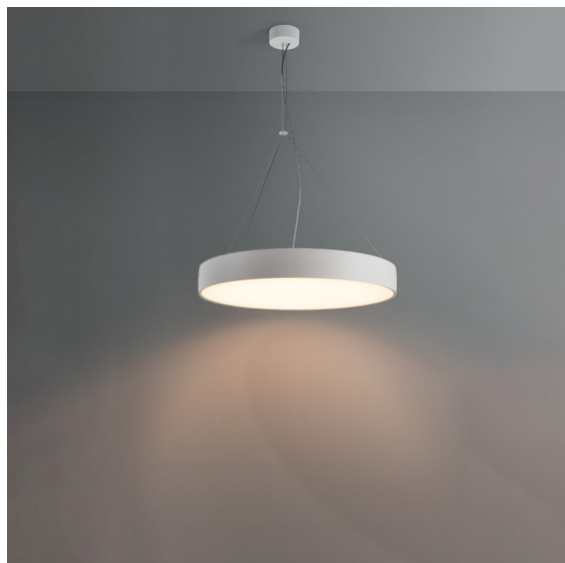

Date
Customer
Project
Type

Flat Moon Suspended 450 1x LED 4000K 1-10V/Push-Dim DI White Structure

Specifications

Material	13300209
Light Source Type	LED
LED Type	FLAT MOON LED
LED technology	LED PCB
CRI	Min. 90
Colour Temperature	4000K
Lifetime	L80B20 @50,000 Hours
Lamp Included	Yes
Number of Light Sources	1
CIE flux code	46 77 95 100 79
Binning (SDCM)	3
Light Direction	Down
Input Voltage	230V
Luminaire power (W)	29.4
Electrical Class	I
IP Rating	20
Glow wire rating (°C)	650
Dimming Protocol	1-10V, Push-Dim
Indoor/Outdoor	Indoor
Application	Ceiling
Mounting	Suspended
Adjustability	Not Applicable
Distance to Lighted Object (m)	0,1
Primary Colour & Primary Finish	White, Structure
Gross weight (g)	5330.0
Luminous flux per lamp (lm)	2860
Efficacy (lm/W)	97
Glare rating	23
Remark	<ul style="list-style-type: none"> • Suspension kit not included • Suspension kit not included • This is not a complete product. Suspension kit required.

When minimalist, general lighting design meets the celestial. Our slim and round Flat Moon family offers a LED PCB solution that produces a homogeneous light surface we can't stop looking at. Either full or eclipsed, Flat Moon lights your space with the calm and beauty you expect.