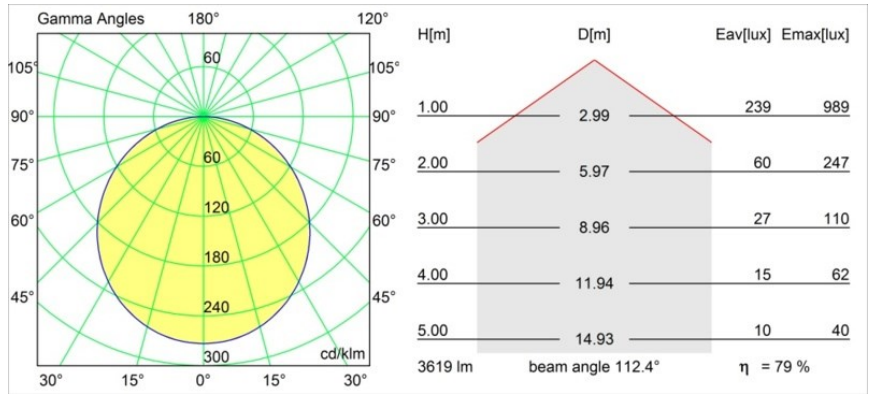

Light distribution & beam diagram