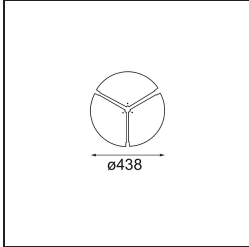

Optical Accessories

- **13289000** Diffuser Flat Moon 450 Prismatic
- **13289100** Diffuser Flat Moon 450 Ice Prismatic

Installation Accessories

- **13309032** Cover Plate Flat Moon 450 Black Structure
- **13309009** Cover Plate Flat Moon 450 White Structure