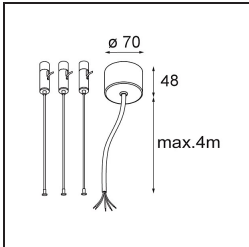

- **11061932** Power Feed and Suspension Kit 4000 Round 5P Flat Moon (3) Straight Black Structure
- **11061909** Power Feed and Suspension Kit 4000 Round 5P Flat Moon (3) Straight White Structure