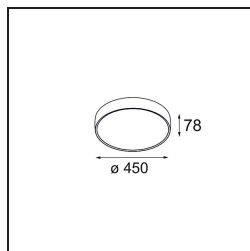

|          |
|----------|
| Date     |
| Customer |
| Project  |
| Type     |

*Flat Moon Suspended 450 1x LED 2700K 1-10V/Push-Dim DI Black Structure*

**Specifications**

|                                 |  |
|---------------------------------|--|
| Material                        | 13300032   |
| Light Source Type               | LED  |
| LED Type                        | FLAT MOON LED  |
| LED technology                  | LED PCB  |
| CRI                             | Min. 90  |
| Colour Temperature              | 2700K  |
| Lifetime                        | L80B20 @50,000 Hours   |
| Lamp Included                   | Yes  |
| Number of Light Sources         | 1  |
| CIE flux code                   | 47 78 95 100 66  |
| Binning (SDCM)                  | 3  |
| Light Direction                 | Down   |
| Input Voltage                   | 230V   |
| Luminaire power (W)             | 29.4   |
| Electrical Class                | I  |
| IP Rating                       | 20   |
| Glow wire rating (°C)           | 650  |
| Dimming Protocol                | 1-10V, Push-Dim  |
| Indoor/Outdoor                  | Indoor   |
| Application                     | Ceiling  |
| Mounting                        | Suspended  |
| Adjustability                   | Not Applicable   |
| Distance to Lighted Object (m)  | 0,1  |
| Primary Colour & Primary Finish | Black, Structure   |
| Gross weight (g)                | 5330.0   |
| Luminous flux per lamp (lm)     | 2182   |
| Efficacy (lm/W)                 | 74   |
| Glare rating                    | 22   |
| Remark                          | <ul style="list-style-type: none"> <li>• Suspension kit not included</li> <li>• Suspension kit not included</li> <li>• This is not a complete product. Suspension kit required.</li> </ul> |