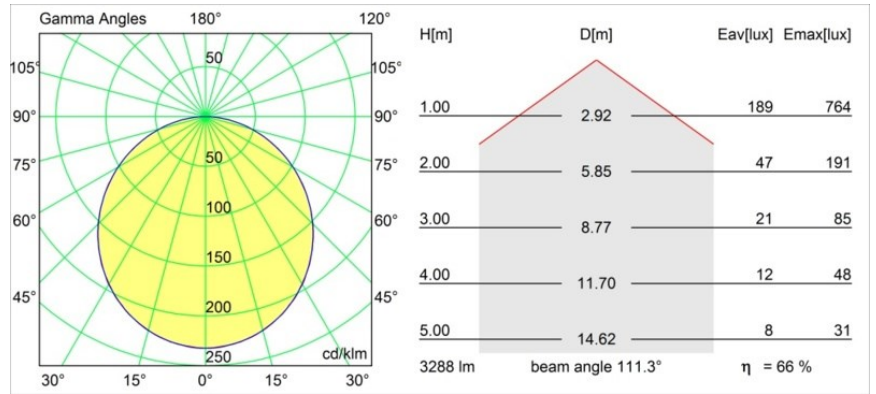

Light distribution & beam diagram