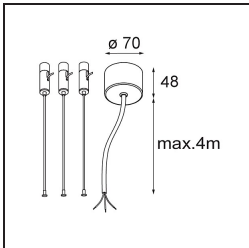

- **11061809** Power Feed and Suspension Kit 4000 Round 3P Flat Moon (3) Straight White Structure
- **11061832** Power Feed and Suspension Kit 4000 Round 3P Flat Moon (3) Straight Black Structure